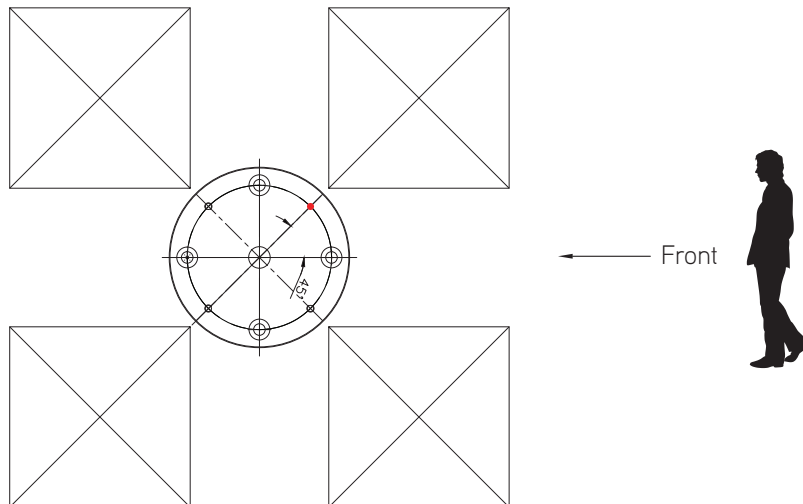

**1** To achieve the exact desired position of the JCP501, it is imperative that the adapter plate and internal stem be aligned correctly. One of the 4 internal stem holes must face direction of umbrella.

**2** Make sure all adapter plate holes align with drilled holes in concrete.

**3** Insert (4) expansion bolts into countersunk holes and tighten using an allen wrench.

**4** Align internal stem holes with adapter plate holes. Insert (4) stem bolts and tighten using an allen wrench to secure. **Note:** Internal stem and stem bolts are included with the umbrella.