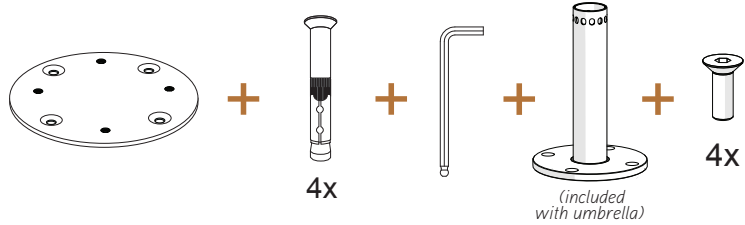

**1** To achieve the exact desired position of the JCP501, it is imperative that the adapter plate and internal stem be aligned correctly. One of the 4 internal stem holes must face direction of umbrella.

**2** Make sure all adapter plate holes align with drilled holes in concrete.

**3** Insert (4) expansion bolts into countersunk holes and tighten using an allen wrench.

**4** Align internal stem holes with adapter plate holes. Insert (4) stem bolts and tighten using an allen wrench to secure. **Note:** Internal stem and stem bolts are included with the umbrella.