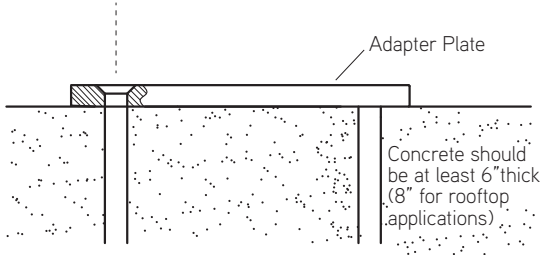

**1** To achieve the exact desired position of the JCP501, it is imperative that the adapter plate and internal stem be aligned correctly. One of the 4 internal stem holes must face direction of umbrella.

**2** Make sure all adapter plate holes align with drilled holes in concrete.

**3** Insert (4) expansion bolts into countersunk holes and tighten using an allen wrench.

**4** Align internal stem holes with adapter plate holes. Insert (4) stem bolts and tighten using an allen wrench to secure. **Note:** Internal stem and stem bolts are included with the umbrella.