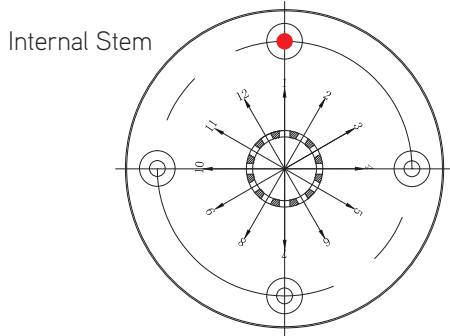

**1** To achieve the exact desired position of the JCP501, it is imperative that the adapter plate and internal stem be aligned correctly. One of the 4 internal stem holes must face direction of umbrella.

**2** Make sure all adapter plate holes align with drilled holes in concrete.

**3** Insert (4) expansion bolts into countersunk holes and tighten using an allen wrench.

**4** Align internal stem holes with adapter plate holes. Insert (4) stem bolts and tighten using an allen wrench to secure. **Note:** Internal stem and stem bolts are included with the umbrella.