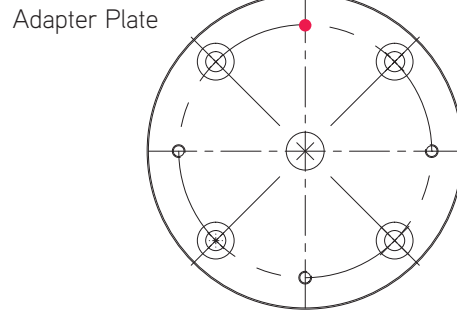

**1** To achieve the exact desired position of the JCP501, it is imperative that the adapter plate and internal stem be aligned correctly. One of the 4 internal stem holes must face direction of umbrella.

**2** Make sure all adapter plate holes align with drilled holes in concrete.

**3** Insert (4) expansion bolts into countersunk holes and tighten using an allen wrench.

**4** Align internal stem holes with adapter plate holes. Insert (4) stem bolts and tighten using an allen wrench to secure. **Note:** Internal stem and stem bolts are included with the umbrella.