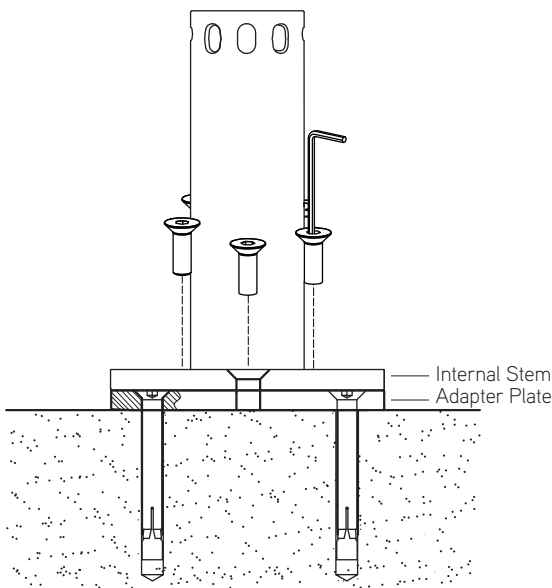

**1** To achieve the exact desired position of the JCP501, it is imperative that the adapter plate and internal stem be aligned correctly. One of the 4 internal stem holes must face direction of umbrella.

**2** Make sure all adapter plate holes align with drilled holes in concrete.

**3** Insert (4) expansion bolts into countersunk holes and tighten using an allen wrench.

**4** Align internal stem holes with adapter plate holes. Insert (4) stem bolts and tighten using an allen wrench to secure. **Note:** Internal stem and stem bolts are included with the umbrella.