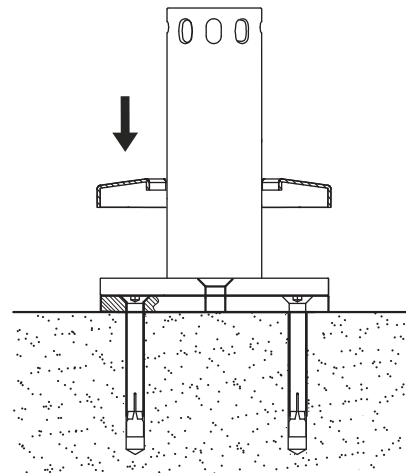

5 Slide internal stem cover over internal stem (optional).