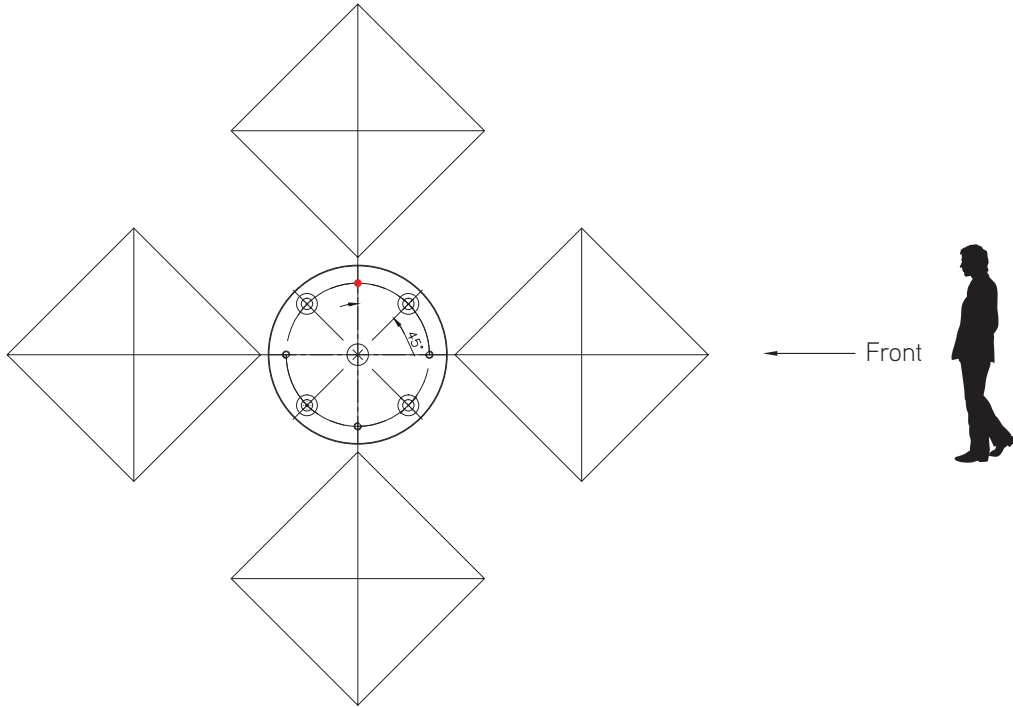

**1** To achieve the exact desired position of the JCP501, it is imperative that the adapter plate and internal stem be aligned correctly. One of the 4 internal stem holes must face direction of umbrella.

**2** Make sure all adapter plate holes align with drilled holes in concrete.

**3** Insert (4) expansion bolts into countersunk holes and tighten using an allen wrench.

**4** Align internal stem holes with adapter plate holes. Insert (4) stem bolts and tighten using an allen wrench to secure. **Note:** Internal stem and stem bolts are included with the umbrella.