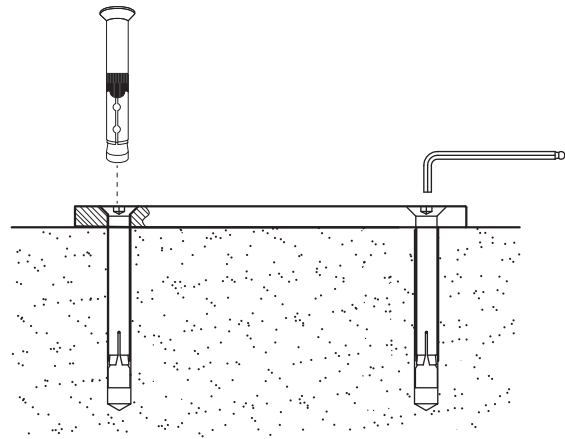

**1** To achieve the exact desired position of the JCP501, it is imperative that the adapter plate and internal stem be aligned correctly. One of the 4 internal stem holes must face direction of umbrella.

**2** Make sure all adapter plate holes align with drilled holes in concrete.

**3** Insert (4) expansion bolts into countersunk holes and tighten using an allen wrench.

**4** Align internal stem holes with adapter plate holes. Insert (4) stem bolts and tighten using an allen wrench to secure. **Note:** Internal stem and stem bolts are included with the umbrella.