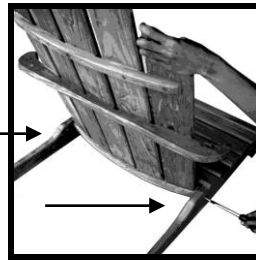

AK-25 ASSEMBLY KIT

Contents:

1. 2 pcs (M6 x 60mm), Brass bolts
2. 2 pcs (M6 x 40mm), Brass bolts + Tubes + Nuts
3. 4 pcs (M6 x 35mm), Brass bolts + Tubes + Nuts
4. 1 pcs, Allen wrench

THESE BOLTS
TO BE USED
IN THIS JOINT.
(M6 x 60mm) – 2pcs