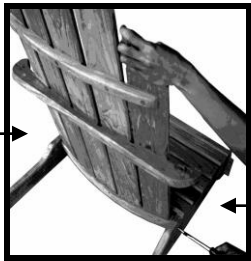

AK-25 ASSEMBLY KIT

Contents:

1. 2 pcs (M6 x 60mm), Brass bolts
2. 2 pcs (M6 x 40mm), Brass bolts + Tubes + Nuts
3. 4 pcs (M6 x 35mm), Brass bolts + Tubes + Nuts
4. 1 pcs, Allen wrench

THESE BOLTS
TO BE USED
IN THIS JOINT.
(M6 x 60mm) – 2pcs