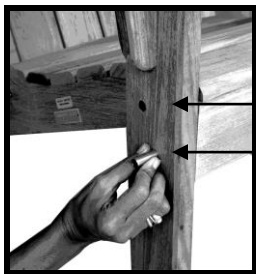

AK-25 ASSEMBLY KIT

Contents:

1. 2 pcs (M6 x 60mm), Brass bolts
2. 2 pcs (M6 x 40mm), Brass bolts + Tubes + Nuts
3. 4 pcs (M6 x 35mm), Brass bolts + Tubes + Nuts
4. 1 pcs, Allen wrench

THESE BOLTS
TO BE USED
IN THIS JOINT.
(M6 x 60mm) – 2pcs

THESE BOLTS
TO BE USED
IN THIS JOINT.
(M6 x 40mm) – 2pcs

THESE BOLTS
TO BE USED
IN THIS JOINT.
(M6 x 35mm) – 4pcs