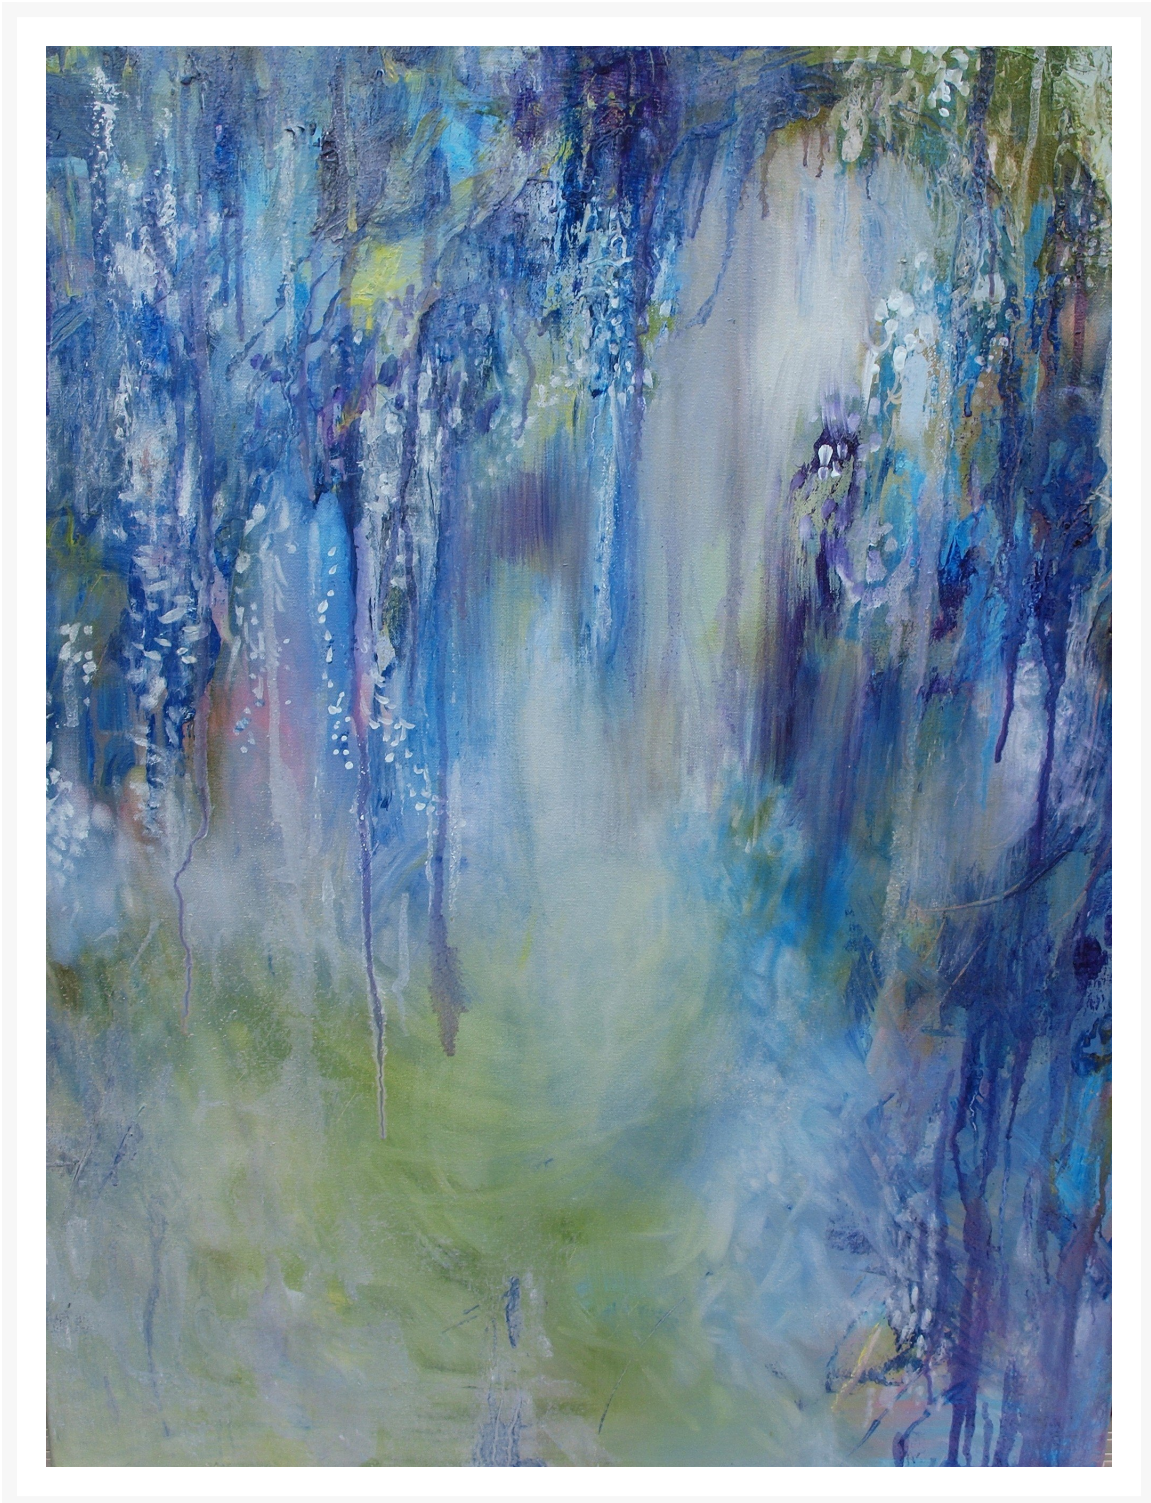

West of the Wind Outdoor Canvas 30"x40" Wall Art - Rhapsody in Blue

WOW-OU-80639

Transport yourself into nature with this stunning and vivid outdoor art piece. This unique and inspired artwork features bright, beautiful colors and is printed on canvas using giclée printing technology. Each piece is waterproof, UV protected, and gallery wrapped on vinyl stretcher bars, making it safe for the outdoors and keeping it protected from the elements. Hang this colorful, nature-inspired piece on your patio, porch or even a fence and watch as your outdoor living space is transformed. Giclée Giclée is the French word meaning "to spray or to squirt with a nozzle." The term "giclée print" connotes an elevation in printmaking technology. Images are generated from high resolution digital scans and printed with archival quality inks onto canvas. The giclée printing process provides better color accuracy than other means of reproduction. Another tremendous advantage of giclée printing is that digital images can be reproduced to almost any size and onto various media. The quality of the giclée print rivals more traditional methods and is commonly found in museums, art galleries, and photographic galleries.

Wrap Method This is a method of stretching artist's canvas so that the canvas wraps around the sides onto stretcher bars and is secured to the back of the frame. The term gallery wrap refers to an image that appears on the sides of the frame as well as the front. The image on the sides is either a continuation or a reflection of the main image, or an otherwise fabricated element such as a solid color or colors derived from the adjacent image. This method of stretching and preparing a canvas allows a frameless presentation of the finished painting.