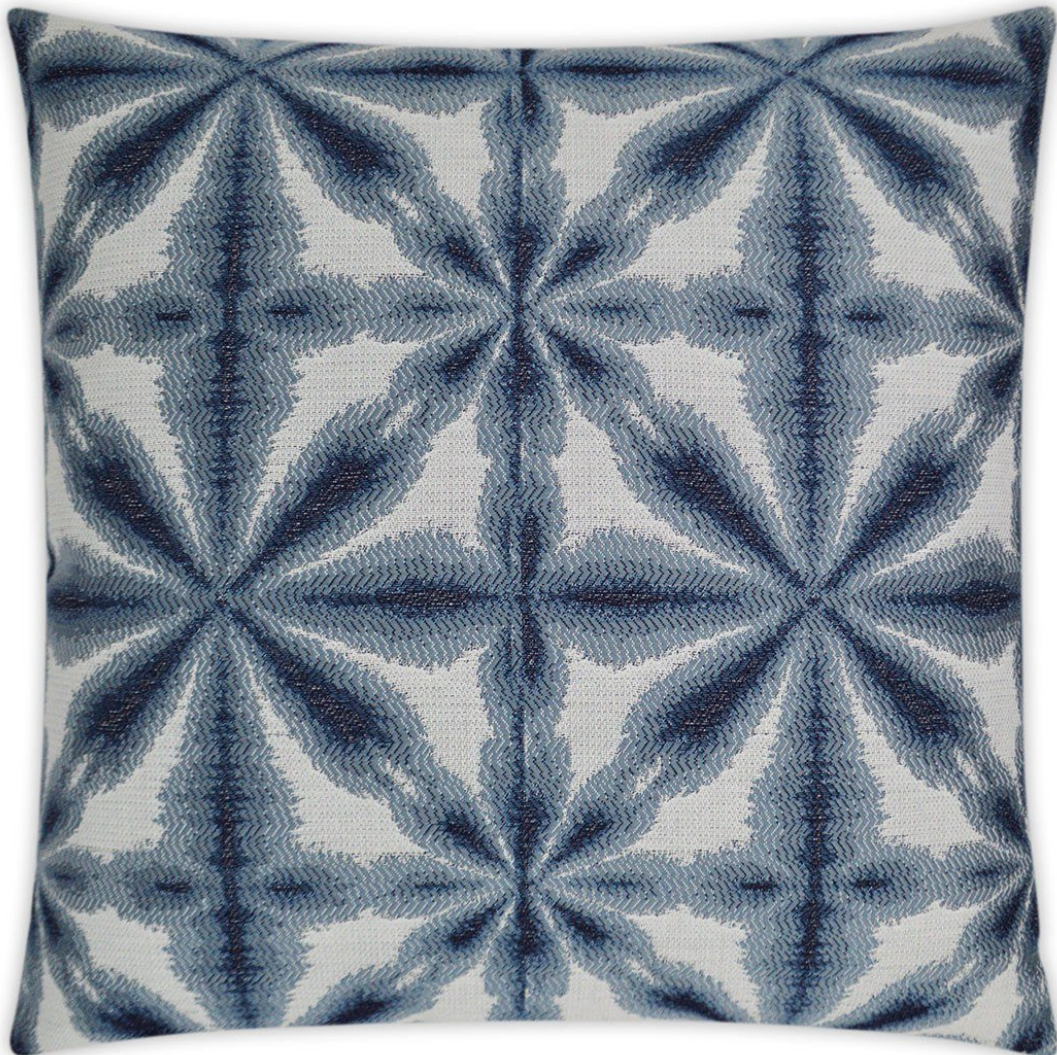

Sunshibo Flower Outdoor Pillow 22x22

DVK-OD-285

Sunshibo Flower features an indigo Shibori tie-dye flower that is perfect for the summer season. This pillow has the same fabric on front and back. Pair with matching Sunshibo Stripe and Sunshibo Stripe Lumbar

pillows.

- These fashionable outdoor accent pillows are the perfect way to update the look of your patio furniture
- Polyester Angel Hair Down Alternative insert
- Only the highest quality materials for durability, longevity, and comfort
- High abrasion and pill-resistant
- Quick Dry
- Stain and liquid resistant
- Ultraviolet & fade resistant
- Mildew, mold & rot resistant
- Resists Dry & Wet Crocking
- Made in the USA
- Note: These pillows are made to order and cannot be cancelled, refunded, or returned