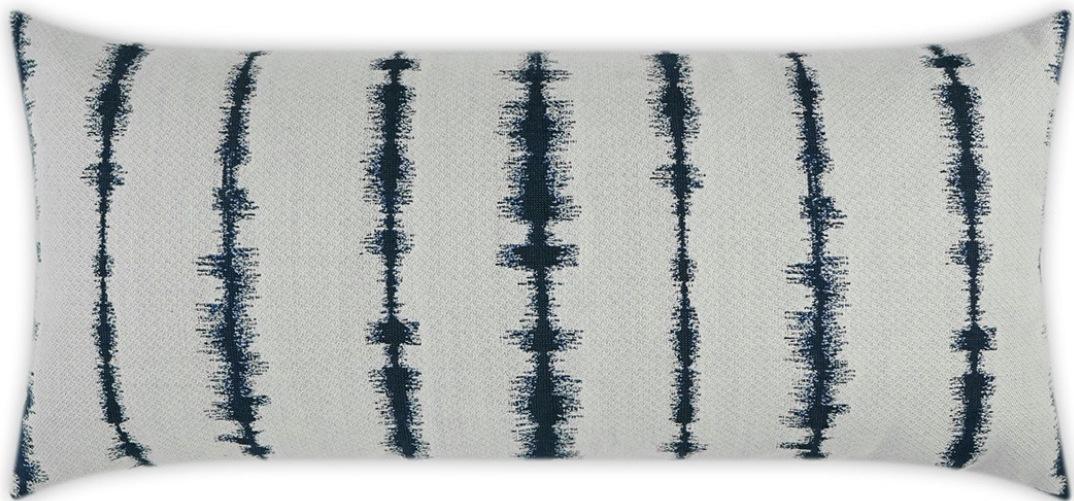

# Shinto Lumbar Outdoor Pillow 24x12

DVK-OD-320

This feathered stripe pillow is great for pairing with your accent pillows. It has the same fabric back to back and can also come in as a square pillow.

- These fashionable outdoor accent pillows are the perfect way to update the look of your patio furniture
- Polyester Angel Hair Down Alternative insert
- Only the highest quality materials for durability, longevity, and comfort
- High abrasion and pill-resistant
- Quick Dry
- Stain and liquid resistant
- Ultraviolet & fade resistant
- Mildew, mold & rot resistant
- Resists Dry & Wet Crocking
- Made in the USA
- Note: These pillows are made to order and cannot be cancelled, refunded, or returned