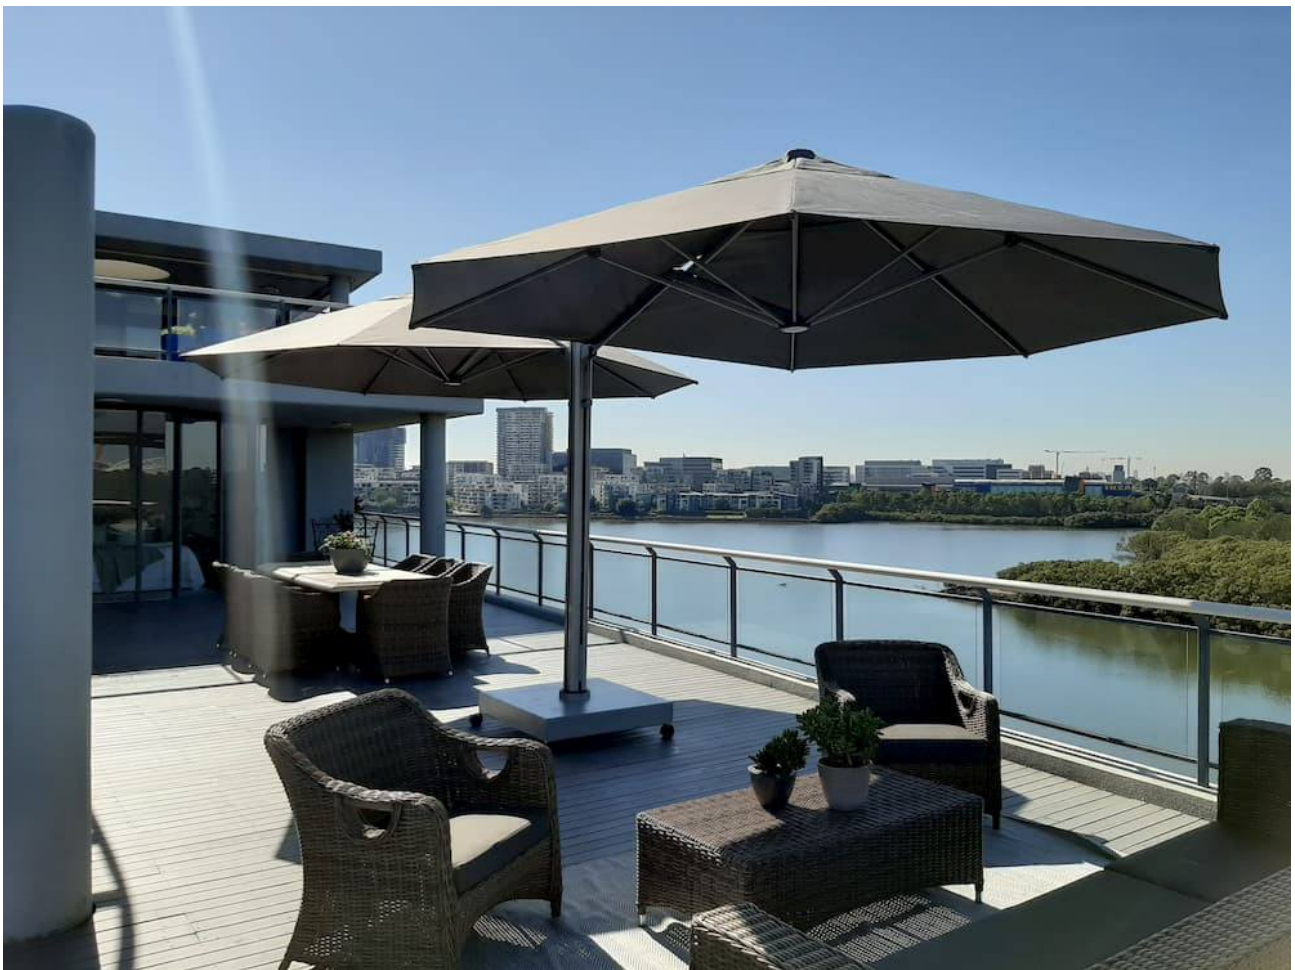

Shadowspec Unity™ Octagon Duo Cantilever Patio Umbrella

SPC-OCTDUO

Drawing from over 25 years of experience, Shadowspec leads the industry with the best-quality cantilever umbrellas. The Shadowspec Unity™ Duo Square Cantilever Umbrella is engineered and hand built to provide style to any outdoor setting. The patented designs are integrated to create a seamless and functional aesthetic with marine-grade durability. The striking umbrella features an ingenious deployment system with no internal moving parts, cables, or crank handles. It gives you the ability to open or close the Unity™ in only three seconds.

- Made to order. May not be canceled or returned once production is underway.
- Materials: Marine-grade aluminum with 316 stainless steel components

- Color: Silver
- Two octagon canopies
- Heat-treated for structural strength
- Rotates 360 degrees for full shade coverage
- LED light technology built into the central hub
- Effortless deployment system
- Water, chlorine, mold, and mildew resistant
- Dimensions: Two 11' diameter x 9'9"H