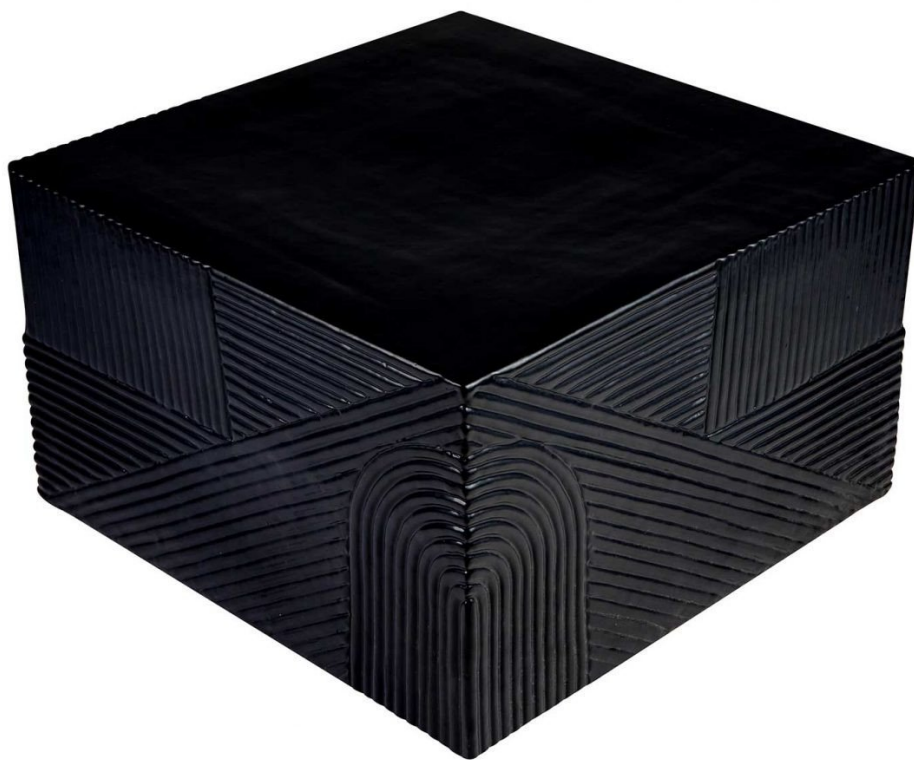

# Seasonal Living Serenity Textured Square Table 24"

SLV-C3080303

The Provenance Collection offers a beautiful balance of color. Created from wood, limestone, or ceramic materials, these pieces produce exquisite symmetry and style.

- Handcrafted with quality materials
- Handmade semi-gloss glazed ceramic

- Available in several colors
- Dimensions: 24"L x 24"W x 15"H
- Weight: 51 lbs