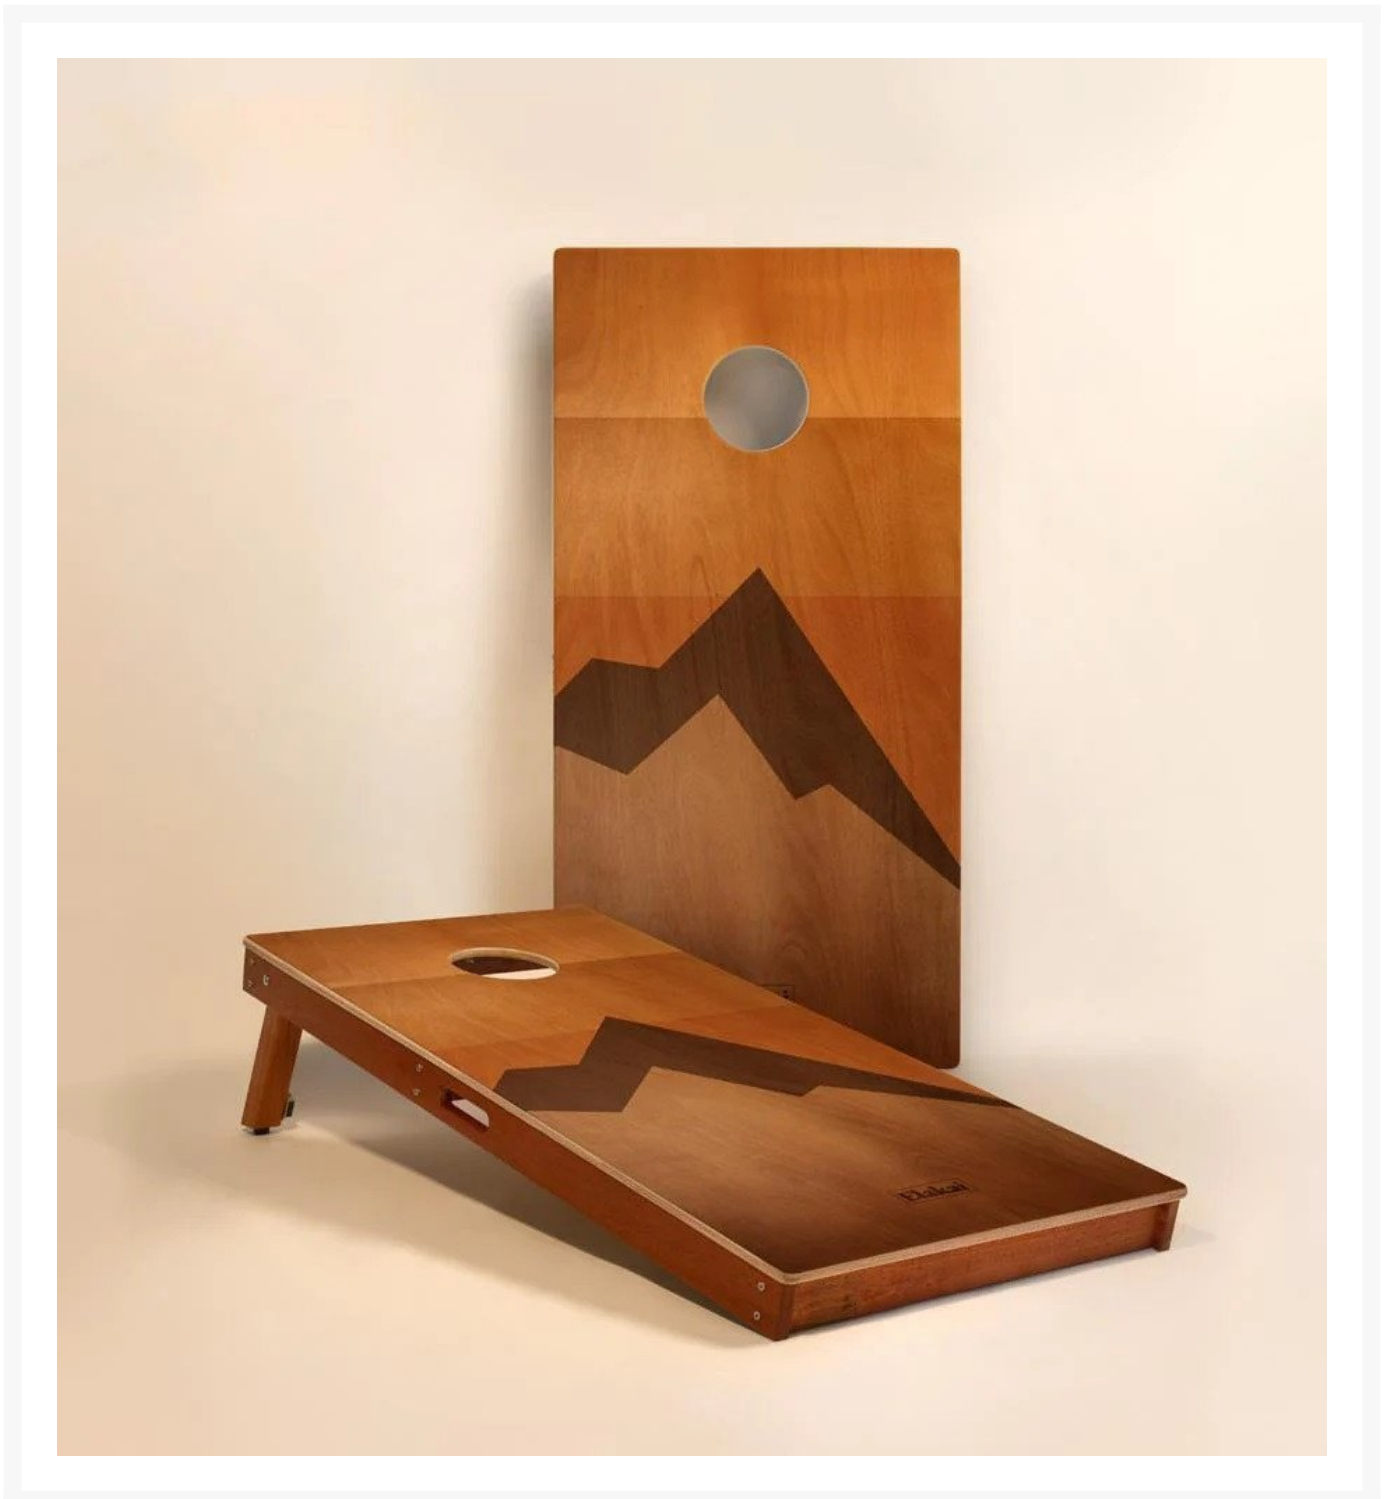

Retro Elakai 2'x4' Cornhole Boards - Set of 2

ELK- EGCH24P-00

Carefully crafted from the finest materials, this two-by-four-foot regulation cornhole board set features a premium grade plywood deck with a beautiful mahogany frame. Outdoor-inspired graphics are printed directly to the wood surface.

Note: When not in use, this product needs to be stored indoors.

- Includes: 2 Cornhole boards; cornhole bags sold separately
- Materials: Solid mahogany frame and premium grade plywood playing surface
- Lightweight and portable with built-in carry handles
- Withstands 500+ pounds of load-bearing weight
- Sturdy mahogany legs level out the target on uneven ground
- Frame assembled with stainless steel hardware for corrosion resistance
- Magnetic fasteners hold legs when stored
- Dimensions: 48"(4ft) L x 24"(2ft)W x 4.5"H; 30 lbs