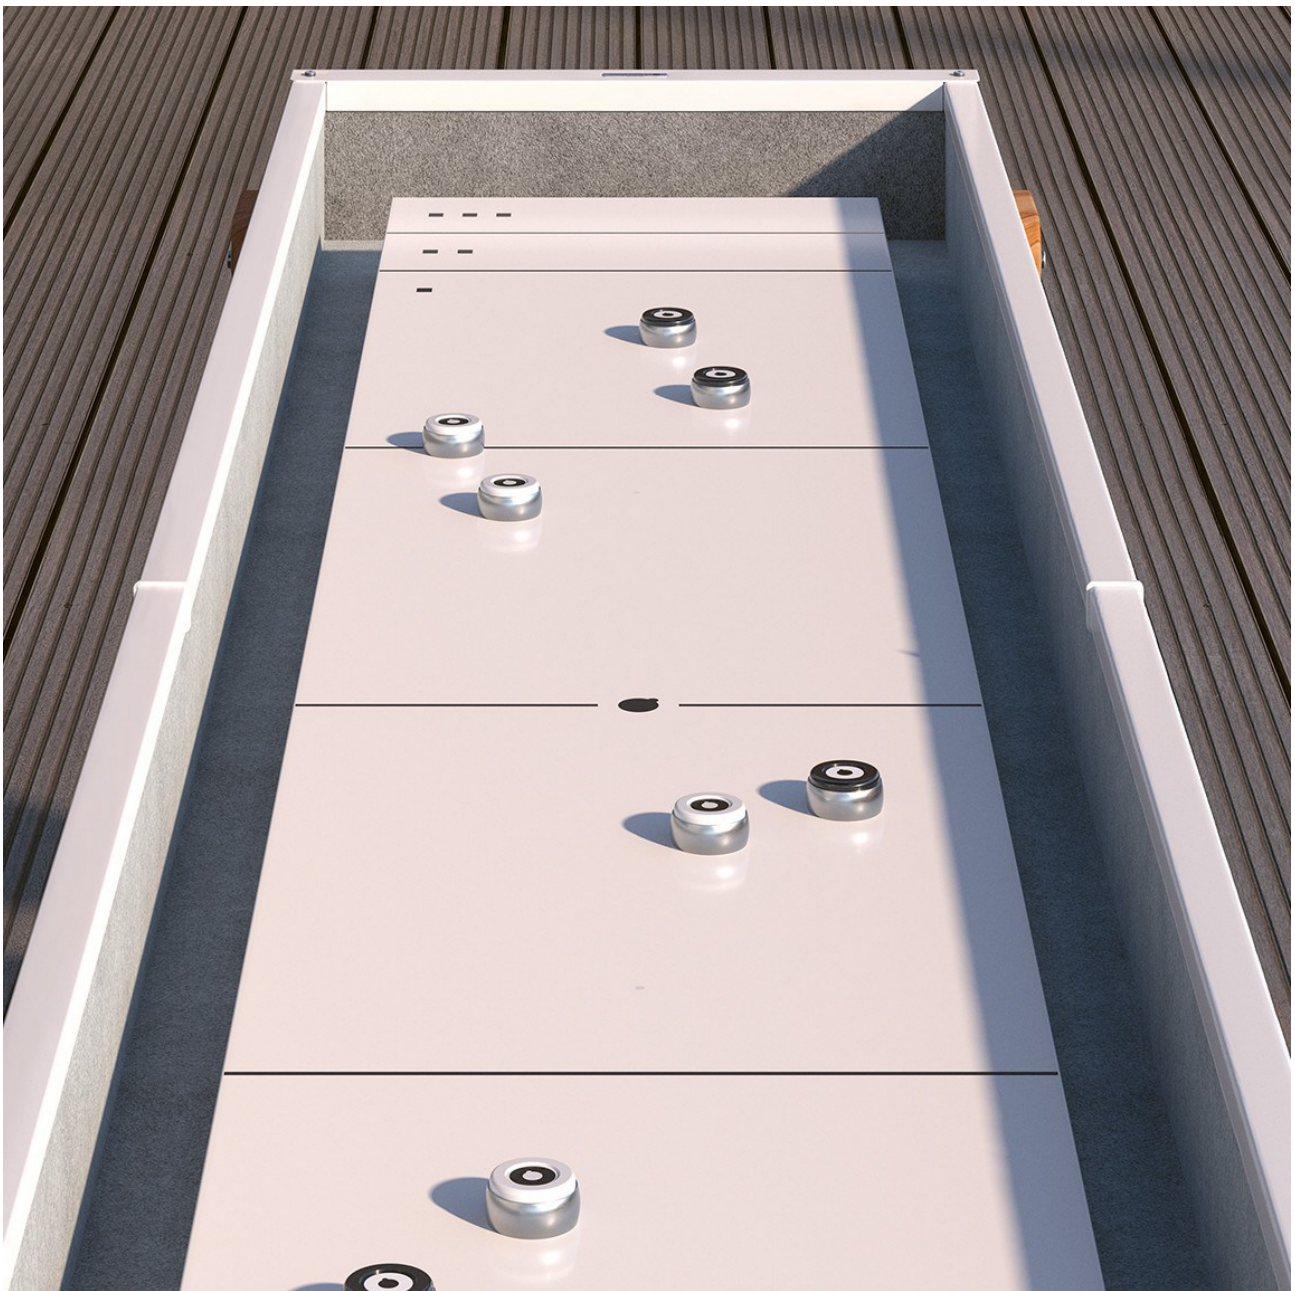

RS Barcelona Indoor/Outdoor Track Shuffleboard Table

RSB-TRACK

In play as in life, you have to be bold, challenging the established limits without going beyond them,

launching off with just the right amount of power to reach the edge without going over it, having that spine-tingling feeling of risk without losing... This is exactly what the Track shuffleboard table is like.

Track dares to break the conventions of the classic shuffleboard game, with its design of sleek lines and firm, imposing beauty. It dares to innovate by making tough steel the undisputed star of the pitch. Track gives you a challenge in the distance, with only the path separating you and your desire to win. The precision of your shot connects the departure point and destination: to play.

Track shuffleboard is available in two sizes: 9 and 12 feet to match the dimensions of the space. With its glass top, Track Dining shuffleboard is both a game table and a tall bar table. In fact, the game, with some snacks and drinks to share, has a different flavor.