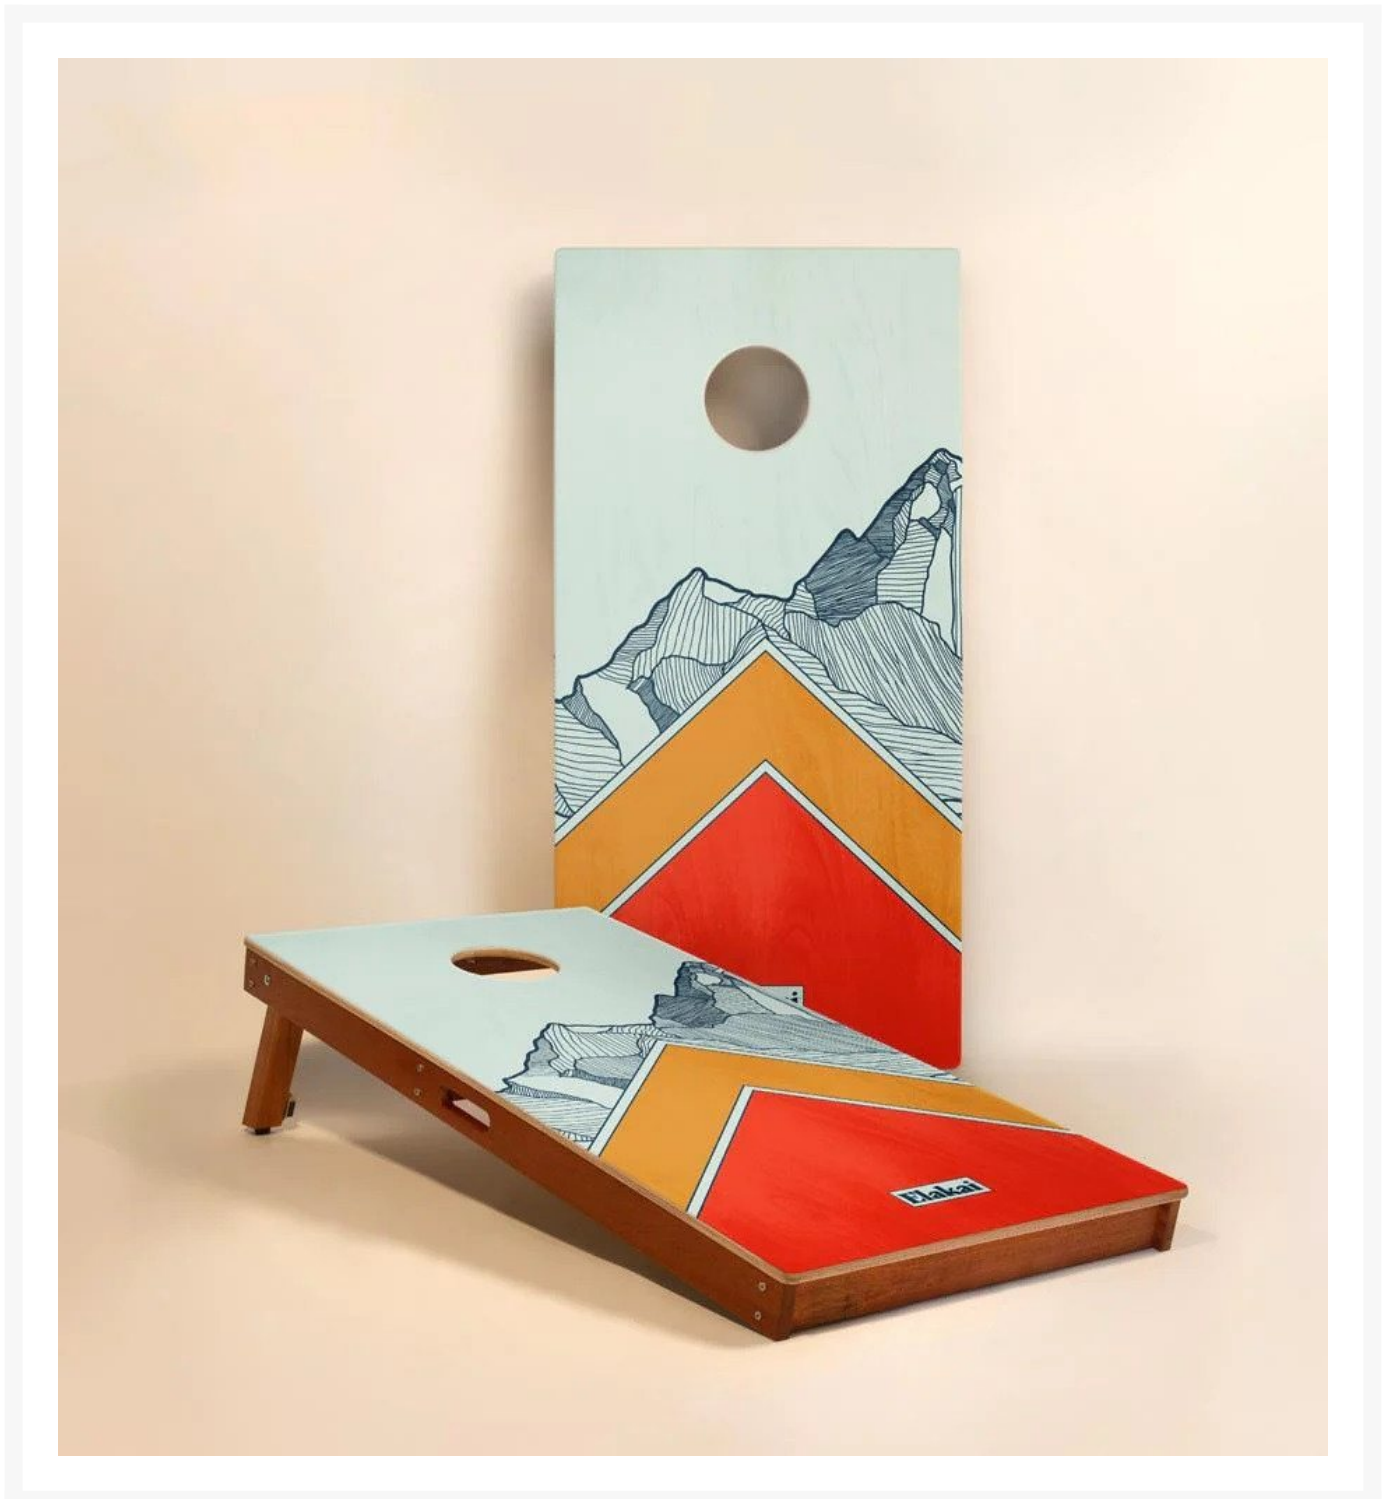

Mount Elakai 2'x4' Cornhole Boards - Set of 2

ELK- EGCH24P-04

Carefully crafted from the finest materials, this two-by-four-foot regulation cornhole board set features a premium grade plywood deck with a beautiful mahogany frame. Outdoor-inspired graphics are printed directly to the wood surface.

Note: When not in use, this product needs to be stored indoors.

- Includes: 2 Cornhole boards; cornhole bags sold separately
- Materials: Solid mahogany frame and premium grade plywood playing surface
- Lightweight and portable with built-in carry handles
- Withstands 500+ pounds of load-bearing weight
- Sturdy mahogany legs level out the target on uneven ground
- Frame assembled with stainless steel hardware for corrosion resistance
- Magnetic fasteners hold legs when stored
- Dimensions: 48"(4ft) L x 24"(2ft)W x 4.5"H; 30 lbs