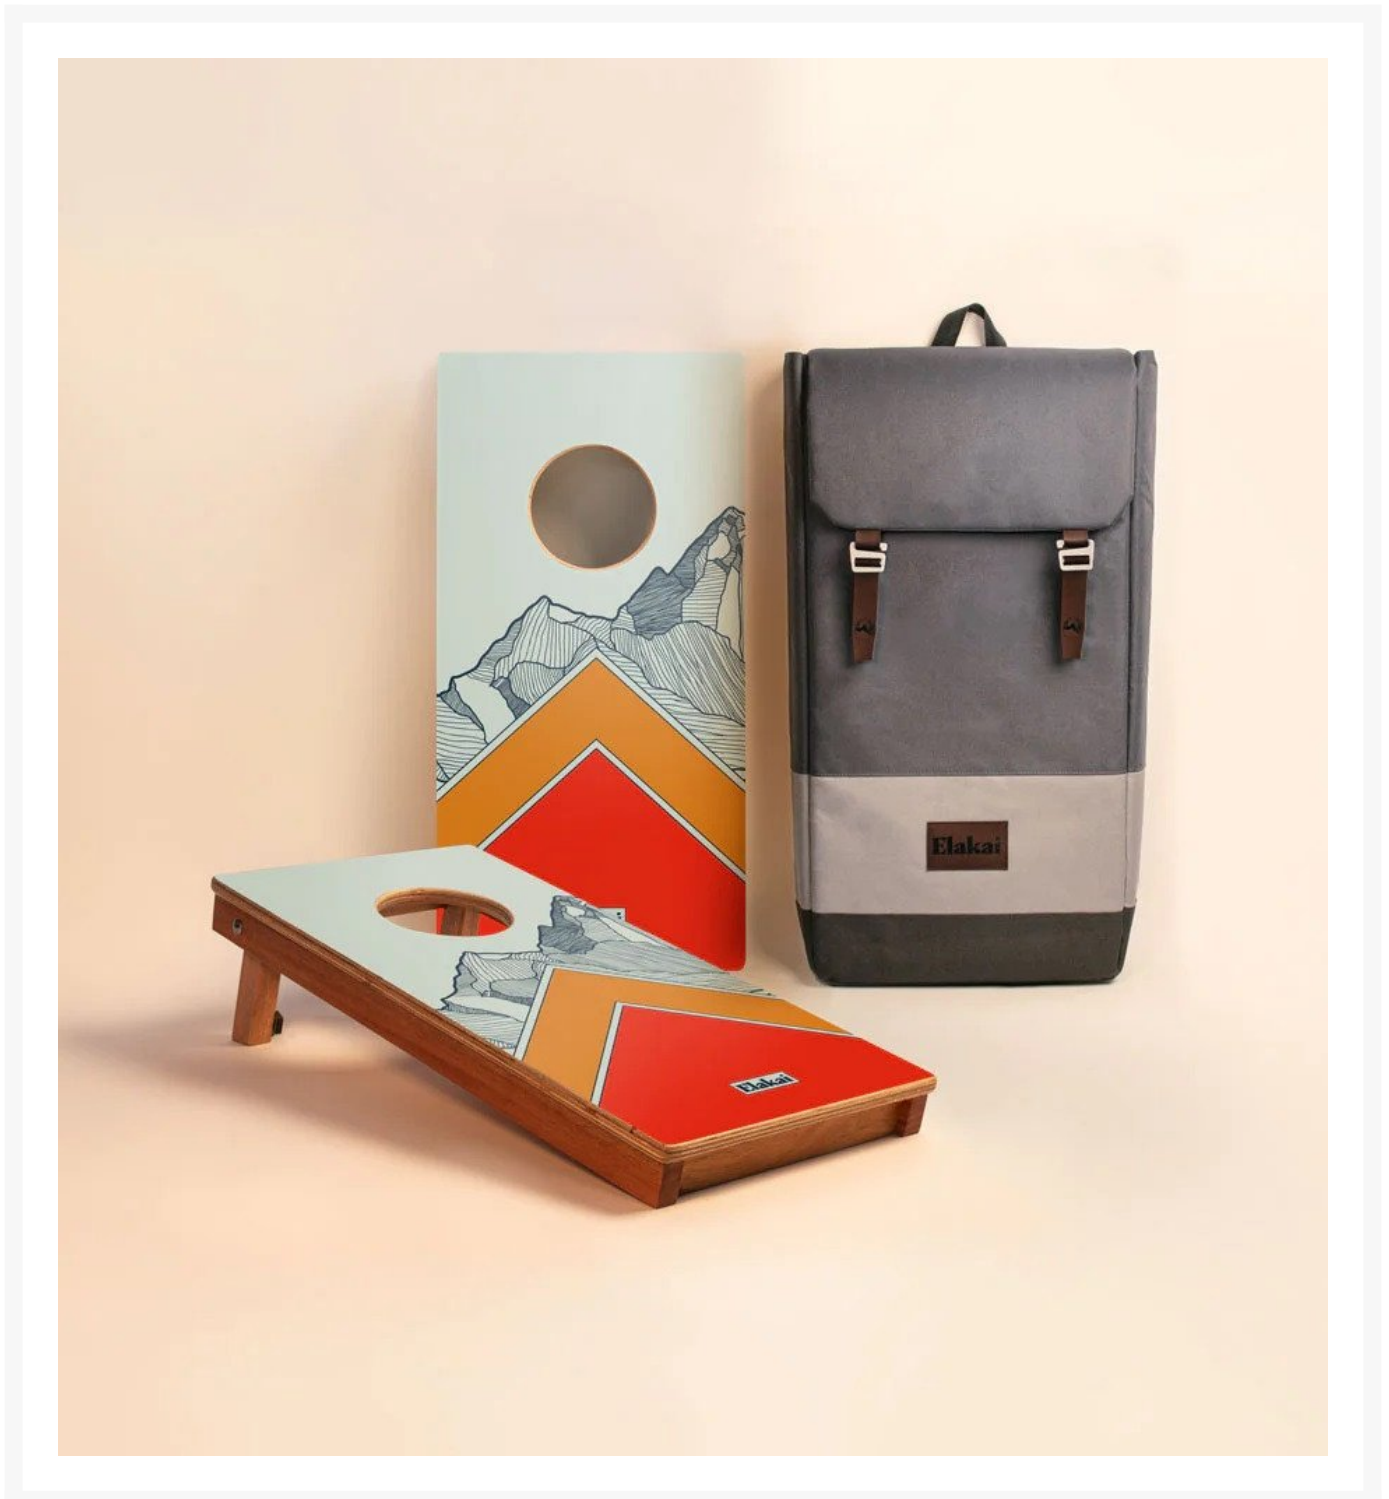

Mount Elakai 1'x2' Compact Travel Cornhole Boards - Set of 2

ELK-EGCH12P-04

Carefully crafted from the finest materials, this one-by-two-foot regulation cornhole board set features a premium grade plywood deck with a beautiful mahogany frame. Outdoor-inspired graphics are printed directly to the wood surface.

Note: When not in use, this product needs to be stored indoors.

- Includes: 2 Cornhole boards; padded outdoor backpack
- Materials: Solid mahogany frames and premium grade plywood playing surface
- Lightweight, compact, and sturdy design for fun on the go
- Sturdy mahogany legs level out the target on uneven ground
- Frame assembled with stainless steel hardware for corrosion resistance
- Dimensions: 24"(2ft) L x 12"(1ft)W x 4.5"H; 6.87 lbs