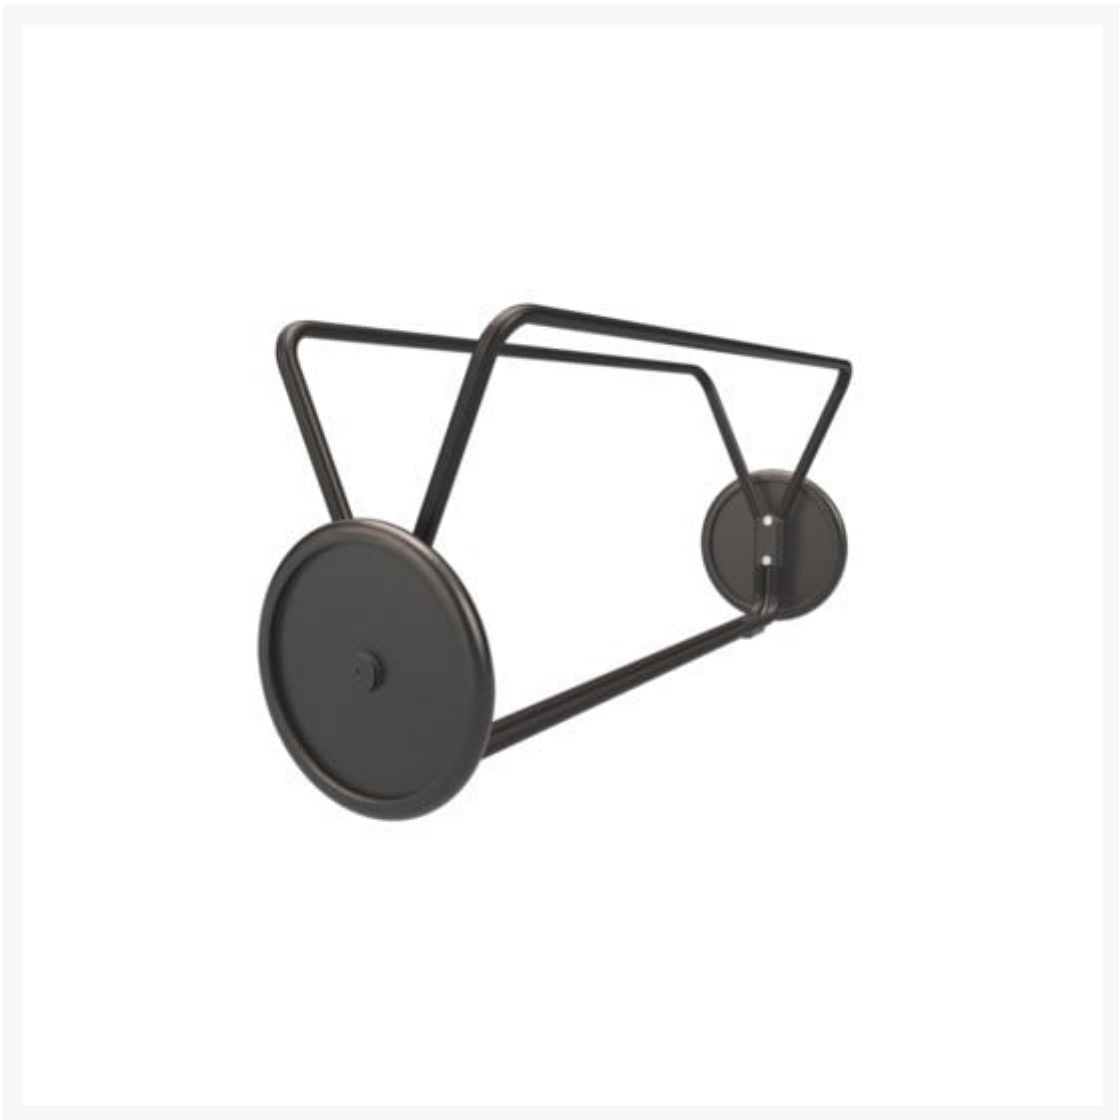

# Molo Chaise Lounge Wheels

HOU-13131-2024

This wheel set is the perfect accessory to your MOLO Chaise Lounge (HOU-13101-0312).

- Includes: 1 wheel set
- Sold Separately: MOLO chaise lounge (HOU-13101-0312)