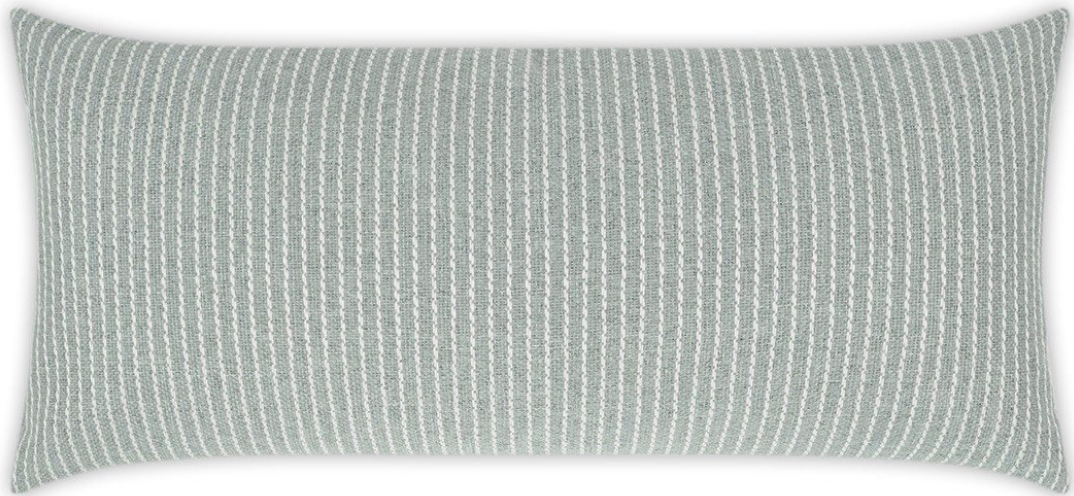

Linus Sky Lumbar Outdoor Pillow 24x12

DVK-OD-331-S

This striped pillow is great for pairing with your accent pillows. It has the same fabric back to back and can also come in as a square pillow.

- These fashionable outdoor accent pillows are the perfect way to update the look of your patio furniture
- Polyester Angel Hair Down Alternative insert
- Only the highest quality materials for durability, longevity, and comfort
- High abrasion and pill-resistant
- Quick Dry
- Stain and liquid resistant
- Ultraviolet & fade resistant
- Mildew, mold & rot resistant
- Resists Dry & Wet Crocking
- Made in the USA
- Note: These pillows are made to order and cannot be cancelled, refunded, or returned