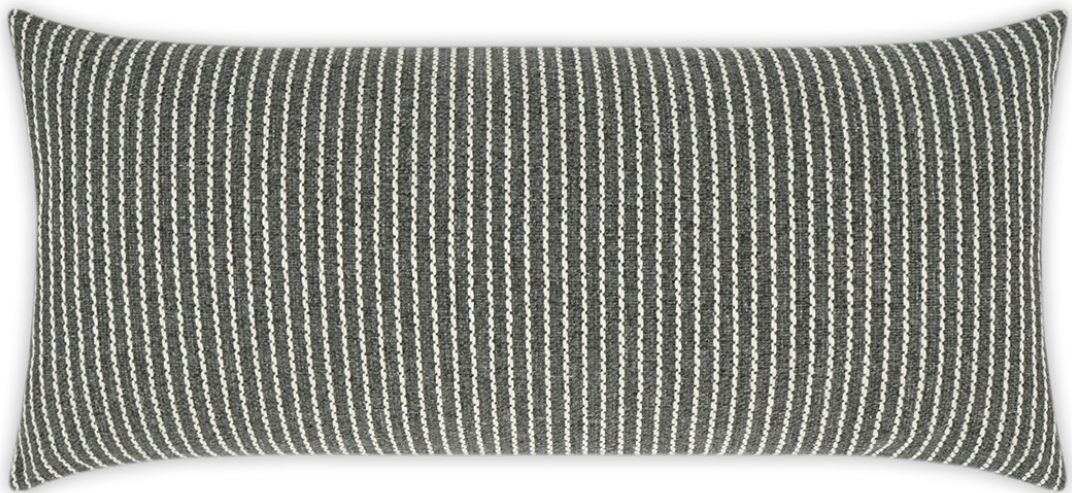

# Linus Graphite Lumbar Outdoor Pillow 24x12

DVK-OD-331-G

This striped pillow is great for pairing with your accent pillows. It has the same fabric back to back and can also come in as a square pillow.

- These fashionable outdoor accent pillows are the perfect way to update the look of your patio furniture
- Polyester Angel Hair Down Alternative insert
- Only the highest quality materials for durability, longevity, and comfort
- High abrasion and pill-resistant
- Quick Dry
- Stain and liquid resistant
- Ultraviolet & fade resistant
- Mildew, mold & rot resistant
- Resists Dry & Wet Crocking
- Made in the USA
- Note: These pillows are made to order and cannot be cancelled, refunded, or returned