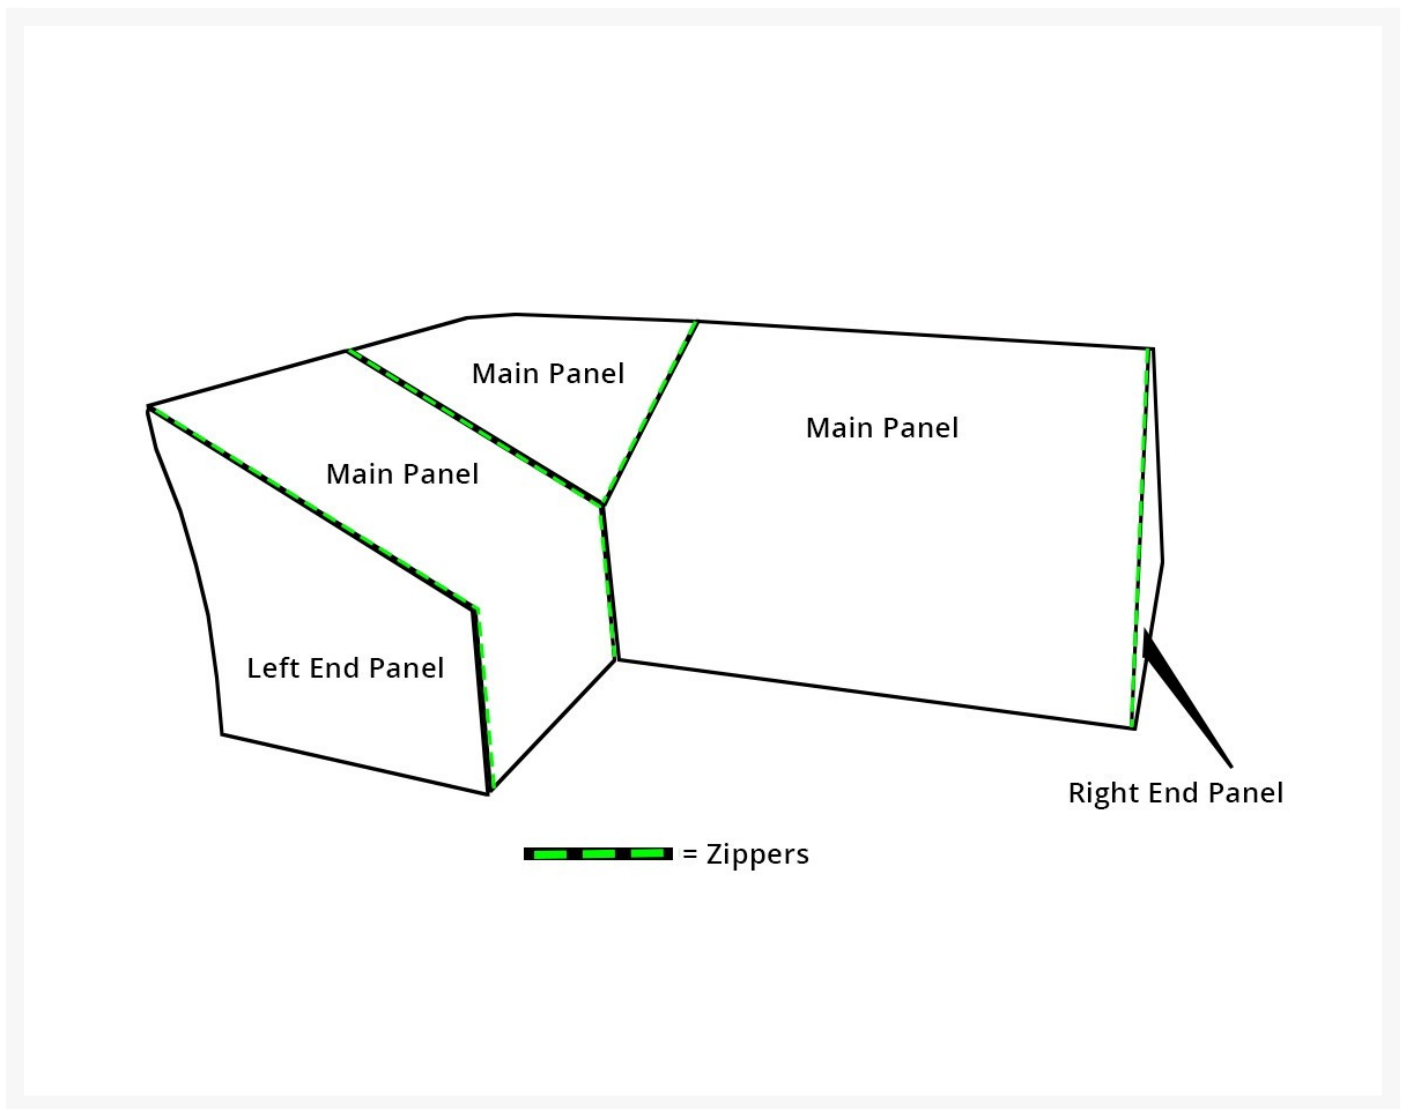

# Kingsley Bate Westport Sectional Cover - Right End Panel

KYB-FC231

Kingsley Bate Westport Sectional Left End Panel extend the life of your Kingsley-Bate furniture with custom made covers. Covering your furniture when not in use can protect it from dust and dirt, inclement weather, and ultra violet rays. Made from 100% solution-dyed polyester fabric; colorfast up to 1,000 hours of sunlight. Treated with a highly water-resistant backing that performs at temperatures of -25F, these covers feature easy to use buckles to secure covers to furniture. Tenting devices included with some items to help prevent water from pooling. There is no guarantee that this cover will fit any other piece of furniture other than those pieces listed.

- Fits Westport WR32 and WR27 and zips onto FC229 or FC228
- Must order each sectional main panel and separately-sold end panels to create a customized cover
- Sectional direction is determined by facing the furniture; not when seated
- Panels zip together
- Protect your investment from dust, dirt, and the elements
- 100% solution-dyed polyester fabric
- Water resistant
- Easy to use buckles
- 1 year warranty