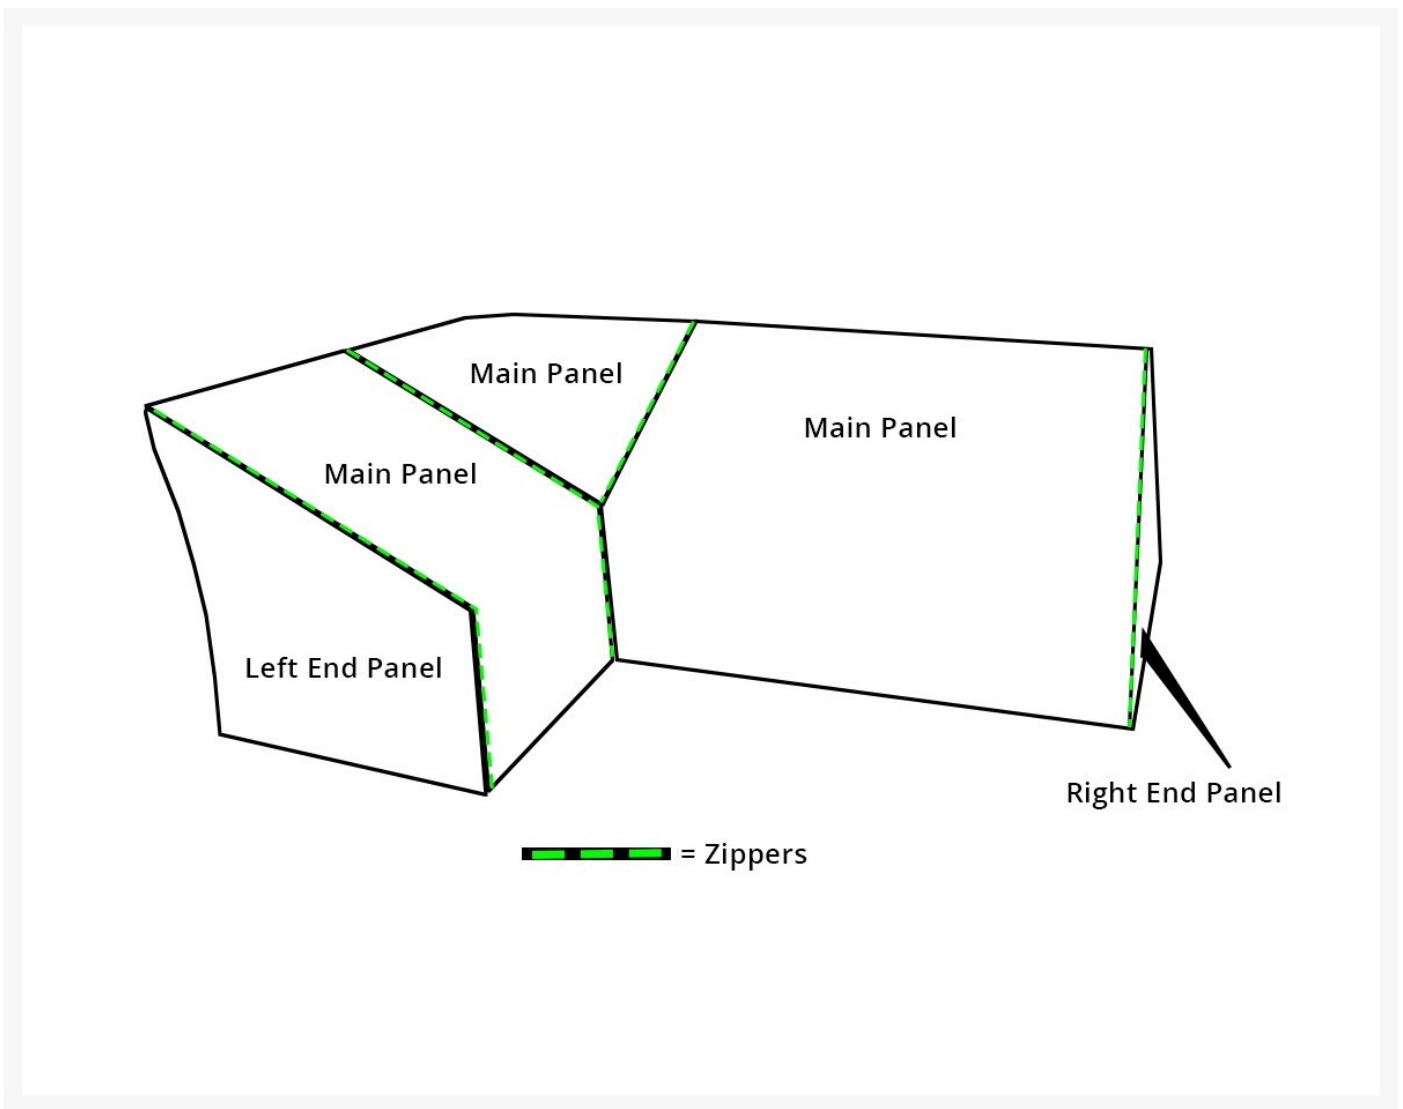

Kingsley Bate Westport Sectional Cover - Left End Panel

KYB-FC230

Kingsley Bate Westport Sectional Left End Panel extend the life of your Kingsley-Bate furniture with custom made covers. Covering your furniture when not in use can protect it from dust and dirt, inclement weather, and ultra violet rays. Made from 100% solution-dyed polyester fabric; colorfast up to 1,000 hours of sunlight. Treated with a highly water-resistant backing that performs at temperatures of -25F, these covers feature easy to use buckles to secure covers to furniture. Tenting devices included with some items to help prevent water from pooling. There is no guarantee that this cover will fit any other piece of furniture other than those pieces listed.

- Fits Westport WR32 and WR27 and zips onto FC229 or FC228
- Must order each sectional main panel and separately-sold end panels to create a customized cover
- Sectional direction is determined by facing the furniture; not when seated
- Panels zip together
- Protect your investment from dust, dirt, and the elements
- 100% solution-dyed polyester fabric
- Water resistant
- Easy to use buckles
- 1 year warranty