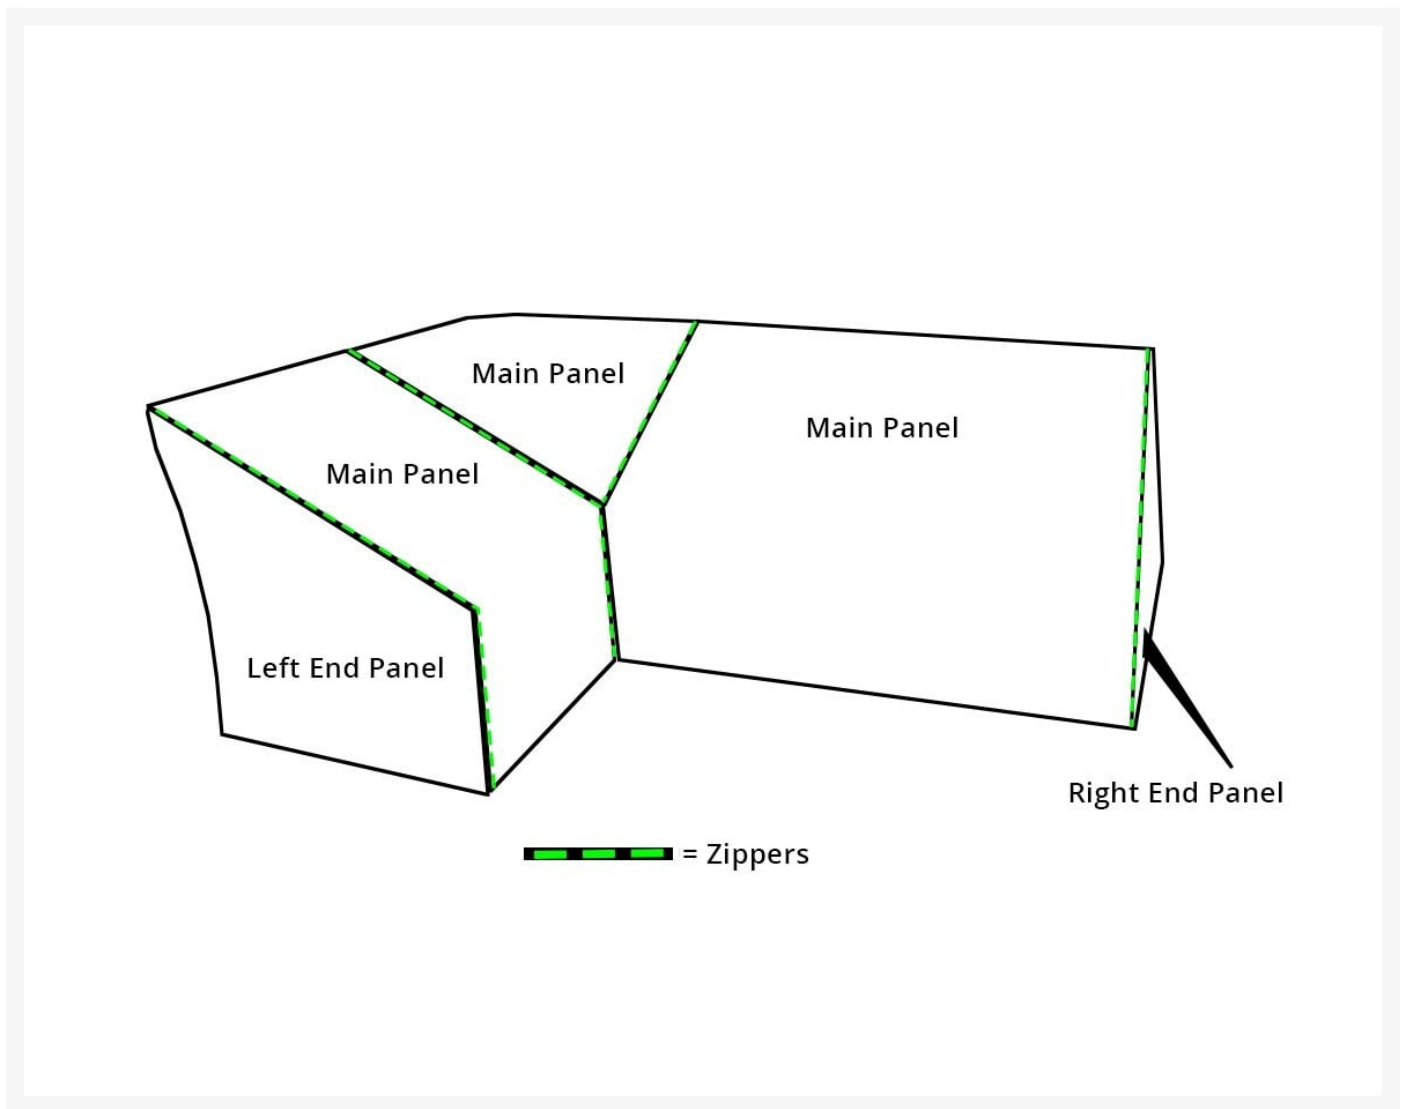

Kingsley Bate Tortola Sectional Cover - Right End Panel

KYB-FC374

Kingsley Bate Tortola Sectional Right End Panel extend the life of your Kingsley-Bate furniture with custom made covers. Covering your furniture when not in use can protect it from dust and dirt, inclement weather, and ultra violet rays. Made from 100% solution-dyed polyester fabric; colorfast up to 1,000 hours of sunlight. Treated with a highly water-resistant backing that performs at temperatures of -25F, these covers feature easy to use buckles to secure covers to furniture. Tenting devices included with some items to help prevent water from pooling. There is no guarantee that this cover will fit any other piece of furniture other than those pieces listed.

- Zips onto ends of the Tortola sectional main panels
- Must order each sectional main panel and separately-sold end panels to create a customized cover
- Sectional direction is determined by facing the furniture; not when seated
- Panels zip together
- Protect your investment from dust, dirt, and the elements
- 100% solution-dyed polyester fabric
- Water resistant
- Easy to use buckles
- 1 year warranty