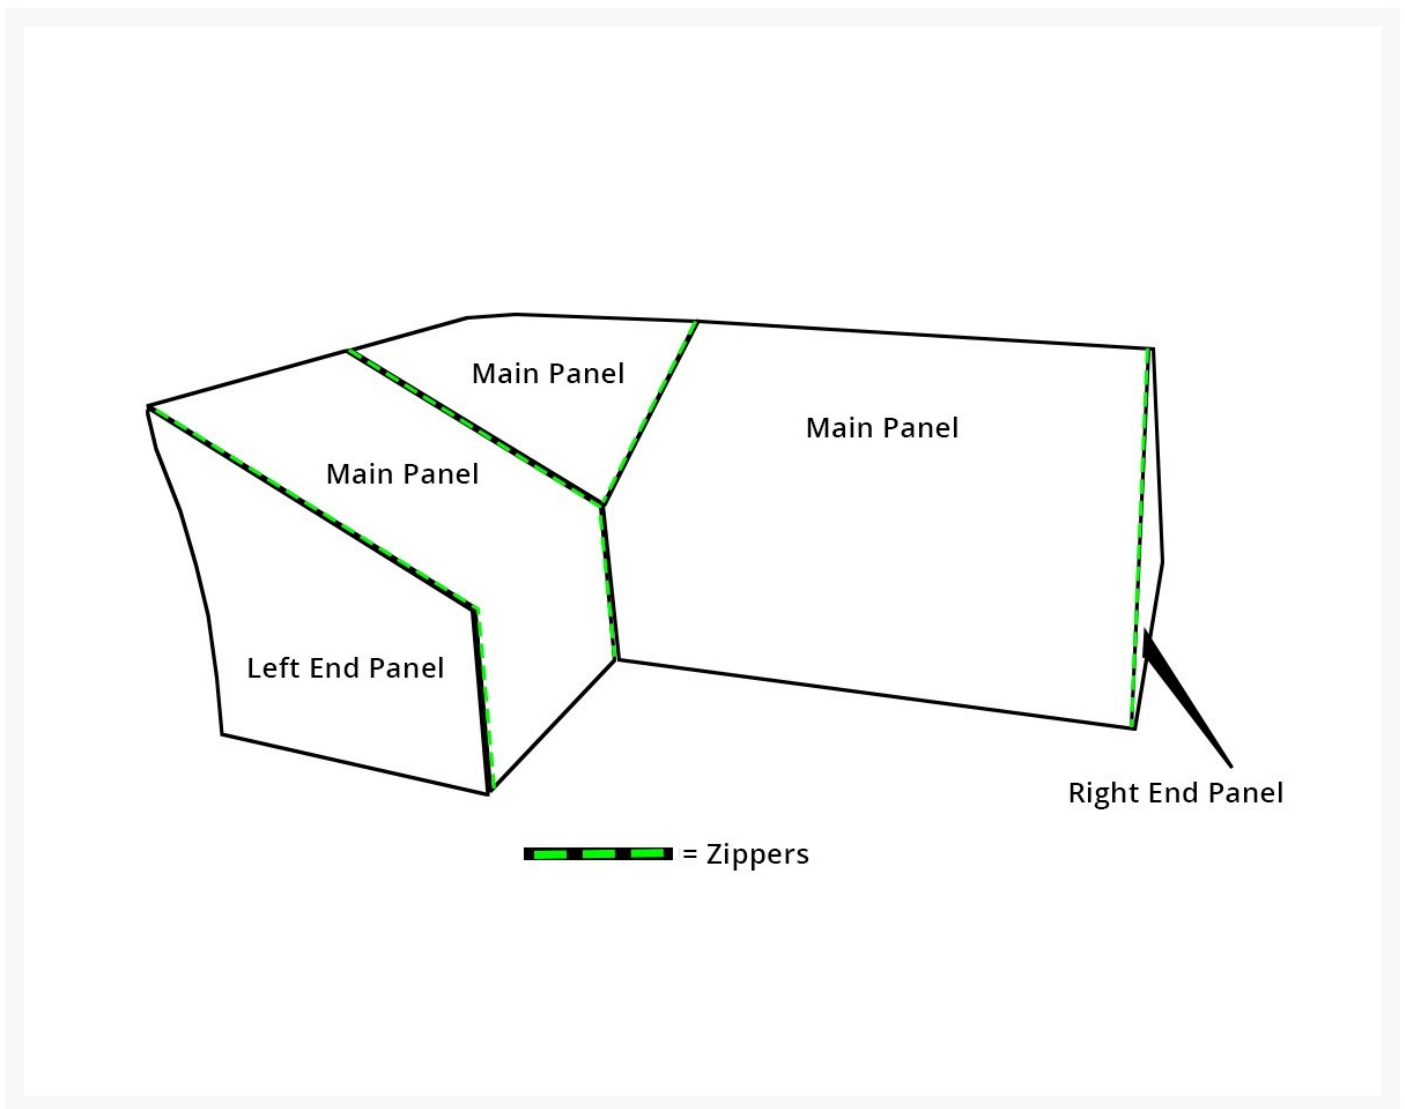

Kingsley Bate Tortola Sectional Cover - Left End Panel

KYB-FC373

Kingsley Bate Tortola Sectional Left End Panel extend the life of your Kingsley-Bate furniture with custom made covers. Covering your furniture when not in use can protect it from dust and dirt, inclement weather, and ultra violet rays. Made from 100% solution-dyed polyester fabric; colorfast up to 1,000 hours of sunlight. Treated with a highly water-resistant backing that performs at temperatures of -25F, these covers feature easy to use buckles to secure covers to furniture. Tenting devices included with some items to help prevent water from pooling. There is no guarantee that this cover will fit any other piece of furniture other than those pieces listed.

- Zips onto ends of the Tortola sectional main panels
- Must order each sectional main panel and separately-sold end panels to create a customized cover
- Sectional direction is determined by facing the furniture; not when seated
- Panels zip together
- Protect your investment from dust, dirt, and the elements
- 100% solution-dyed polyester fabric
- Water resistant
- Easy to use buckles
- 1 year warranty