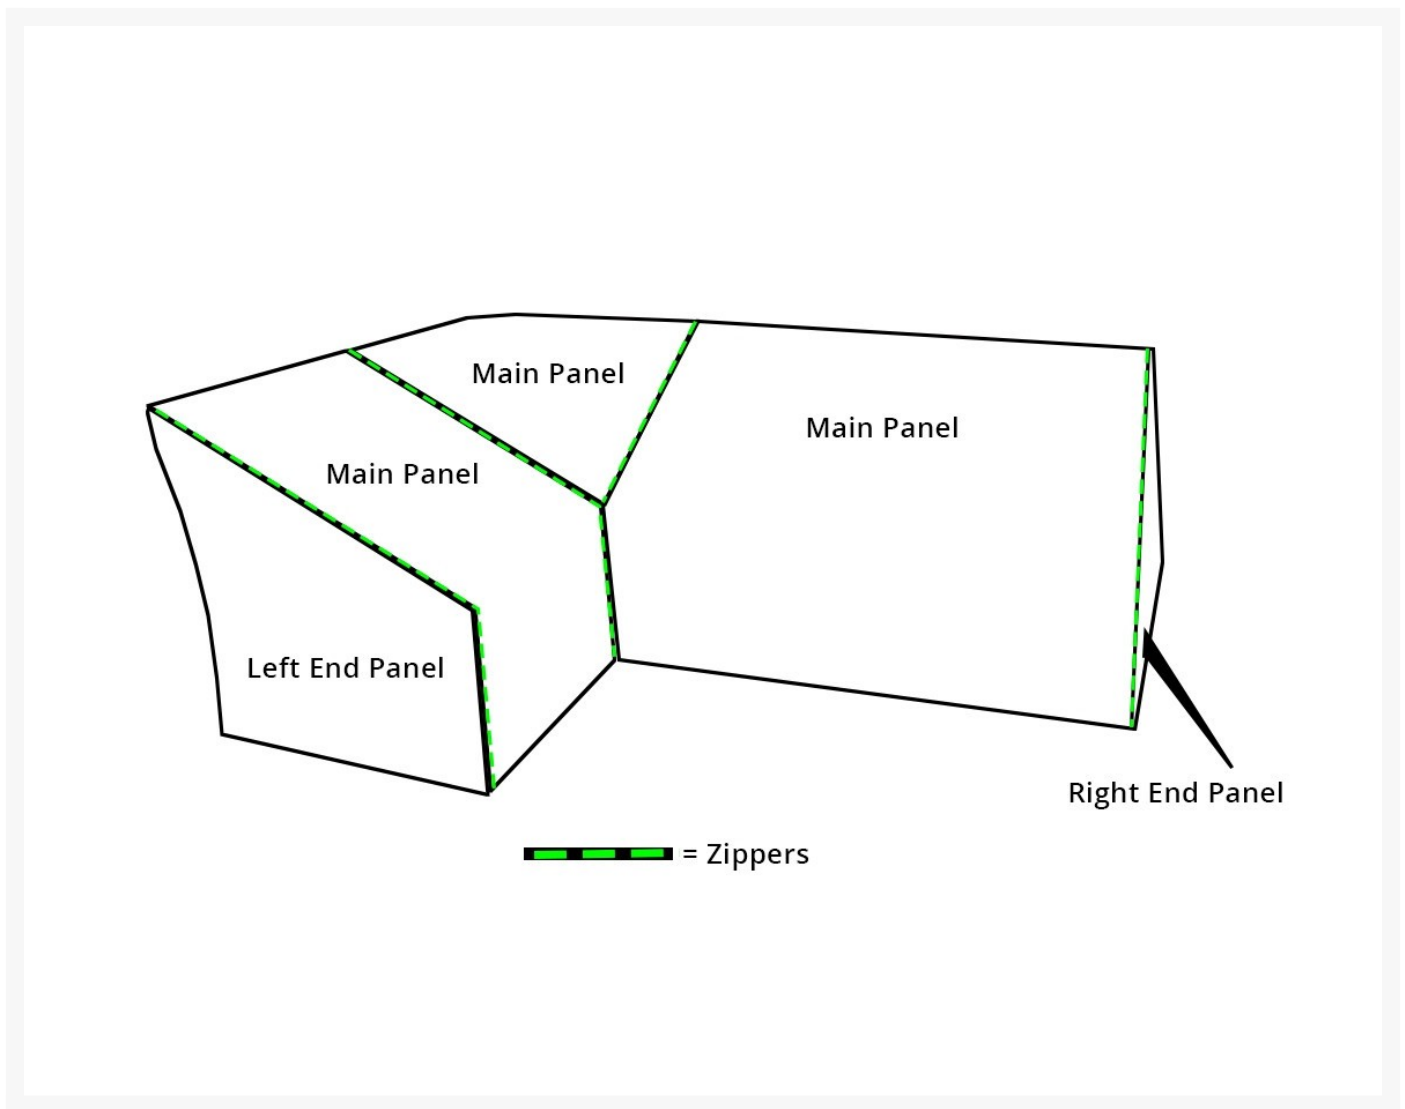

Kingsley Bate Tivoli Sectional Cover - Right End Panel

KYB-FC237

Kingsley Bate Tivoli Sectional Right End Cover Panel extend the life of your Kingsley-Bate furniture with a custom fit. Covering your furniture when not in use can protect it from dust and dirt, inclement weather, and ultra violet rays. Made from 100% solution-dyed polyester fabric; colorfast up to 1,000 hours of sunlight. Treated with a highly water-resistant backing that performs at temperatures of -25 degrees F. Easy to use buckles secure covers to furniture. There is no guarantee that this cover will fit any other piece of furniture other than those pieces listed.

returned, or exchanged.

- Zips onto Cover FC074 (TL36) Square Corner Chair or FC075 (TL37) Curved Corner Chair or TL073 (TL35) Armless Chair
- Must order each sectional main panel and separately-sold end panels to create a customized cover
- Sectional direction is determined by facing the furniture; not when seated
- Panels zip together
- Protect your investment from dust, dirt, and the elements
- 100% solution-dyed polyester fabric
- Water resistant
- Easy to use buckles
- 1 year warranty