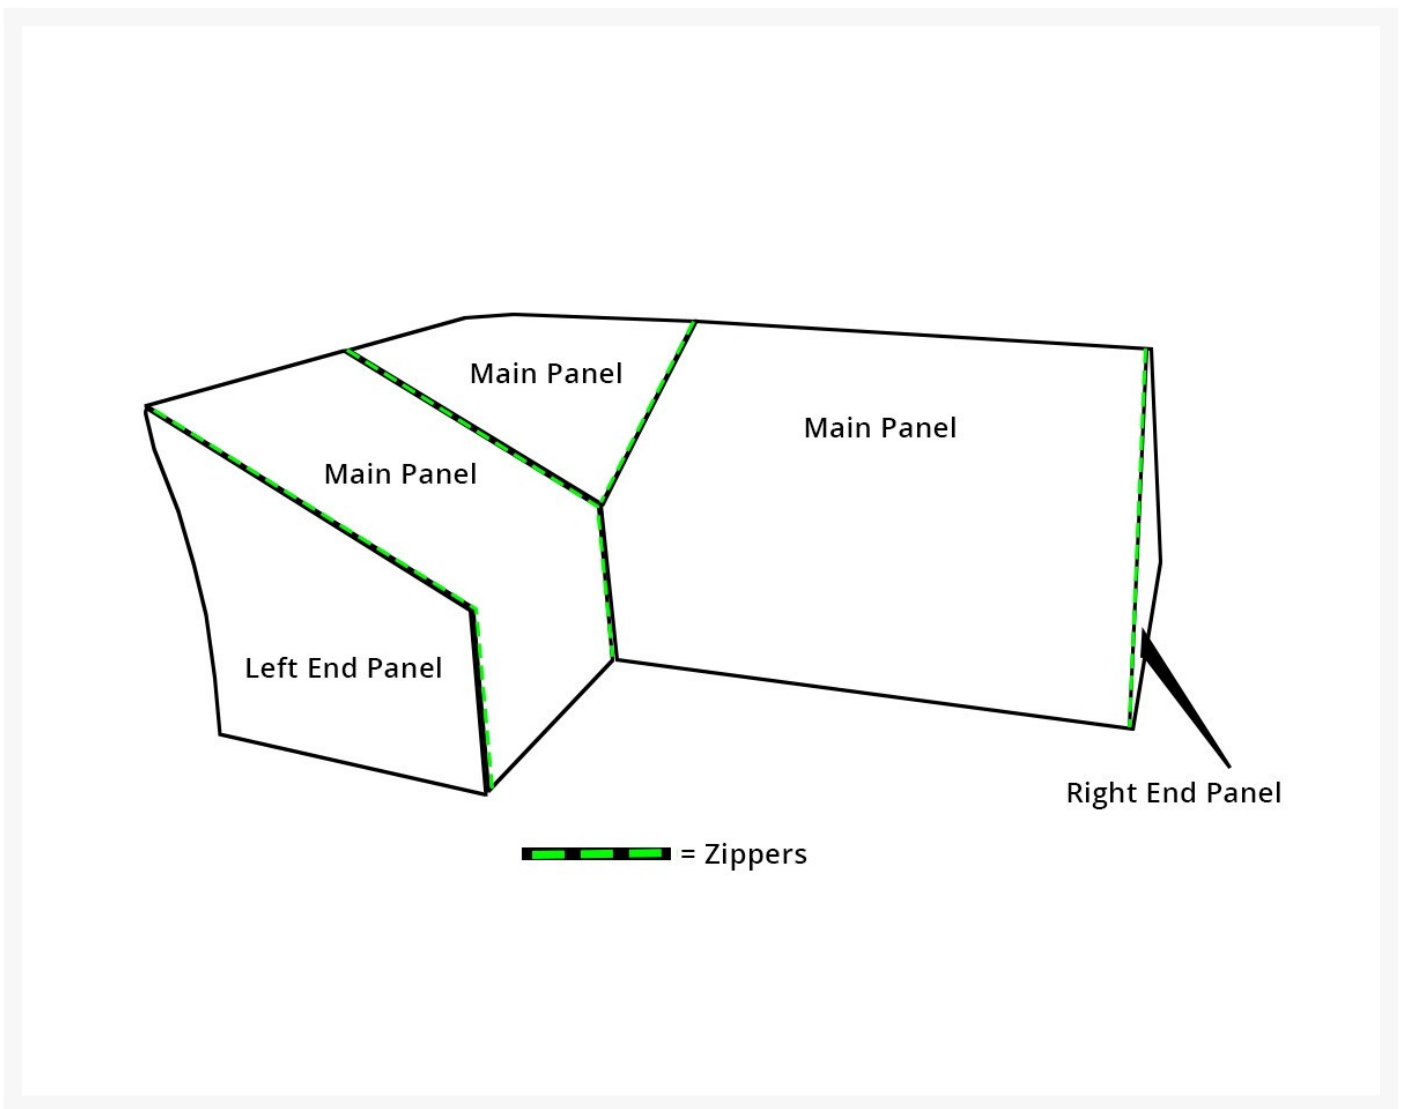

# Kingsley Bate Tivoli Sectional Cover - Left End Panel

KYB-FC236

Kingsley Bate Tivoli Sectional Left End Cover Panel extend the life of your Kingsley-Bate furniture with a custom fit. Covering your furniture when not in use can protect it from dust and dirt, inclement weather, and ultra violet rays. Made from 100% solution-dyed polyester fabric; colorfast up to 1,000 hours of sunlight. Treated with a highly water-resistant backing that performs at temperatures of -25 degrees F. Easy to use buckles secure covers to furniture. There is no guarantee that this cover will fit any other piece of furniture other than those pieces listed.

returned, or exchanged.

- Zips onto Cover FC074 (TL36) Square Corner Chair or FC075 (TL37) Curved Corner Chair or TL073 (TL35) Armless Chair
- Must order each sectional main panel and separately-sold end panels to create a customized cover
- Sectional direction is determined by facing the furniture; not when seated
- Panels zip together
- Protect your investment from dust, dirt, and the elements
- 100% solution-dyed polyester fabric
- Water resistant
- Easy to use buckles
- 1 year warranty