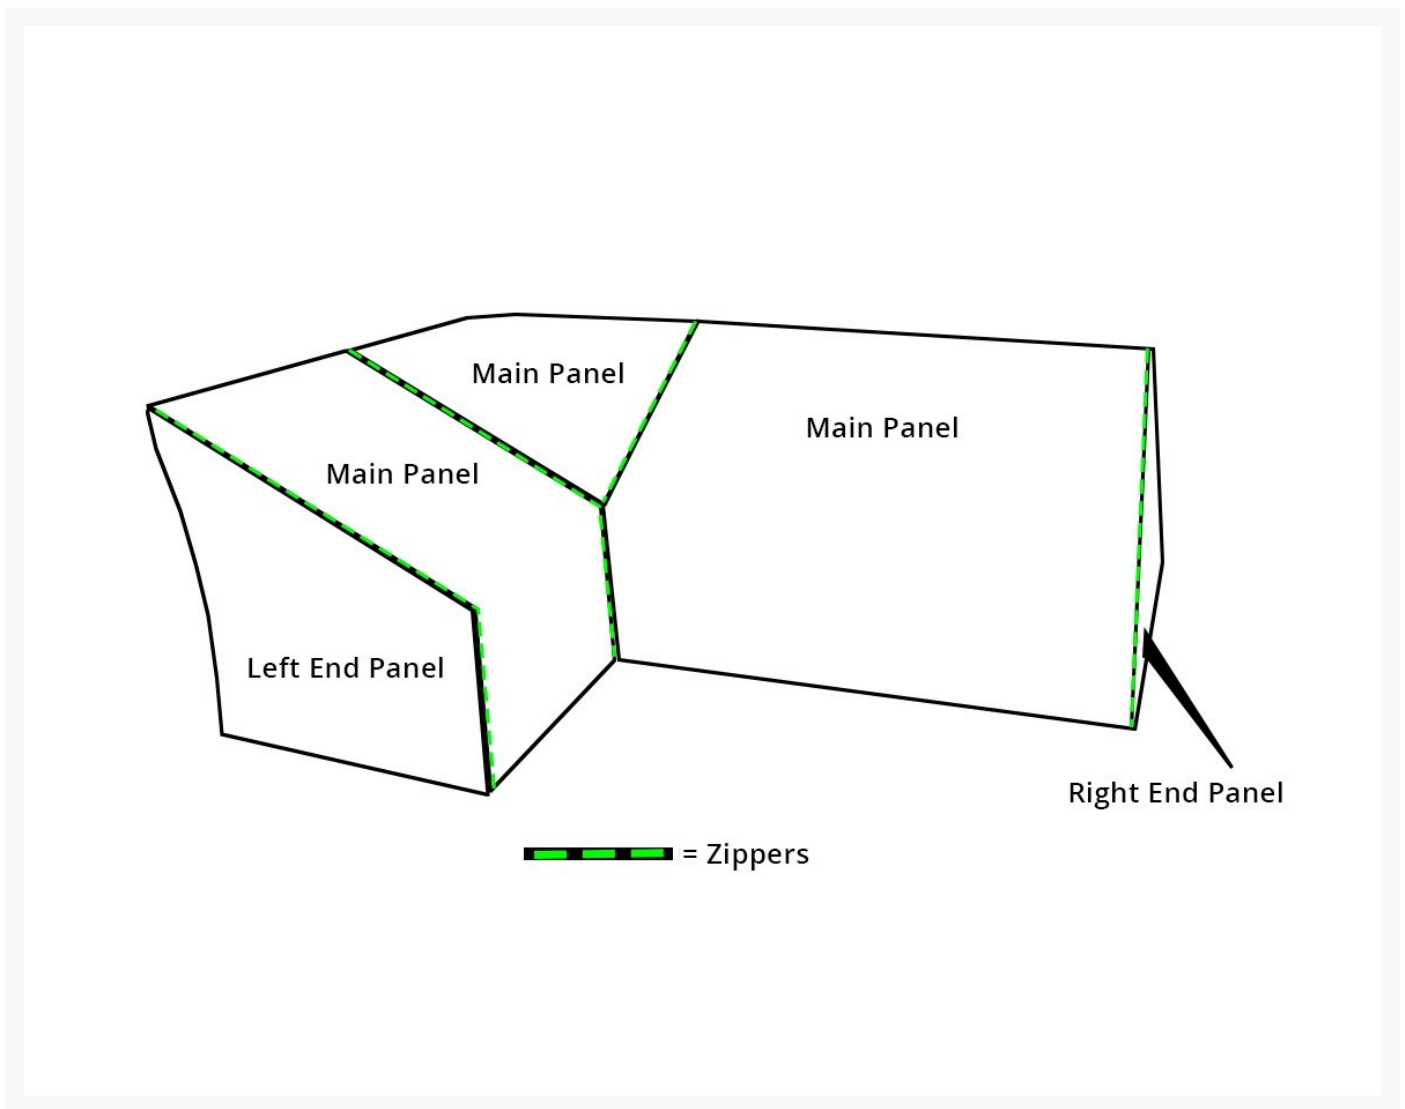

Kingsley Bate St. Barts Sectional Cover - Right End Panel

KYB-FC167

Extend the life of your Kingsley-Bate furniture with custom-made covers. Covering your furniture when not in use can protect it from dirt, inclement weather, and ultra violet rays.

- Custom made to fit St. Barts Sectional Right End Cover Panel
- Sectional direction is determined by facing the furniture; not when seated
- 100% solution-dyed polyester fabric
- Colorfast up to 1,000 hours of sunlight
- Treated with a highly water-resistant backing that performs at temperatures of -25°F
- Tenting devices included with some items to help prevent water from pooling
- Easy to use buckles
- 1 year warranty