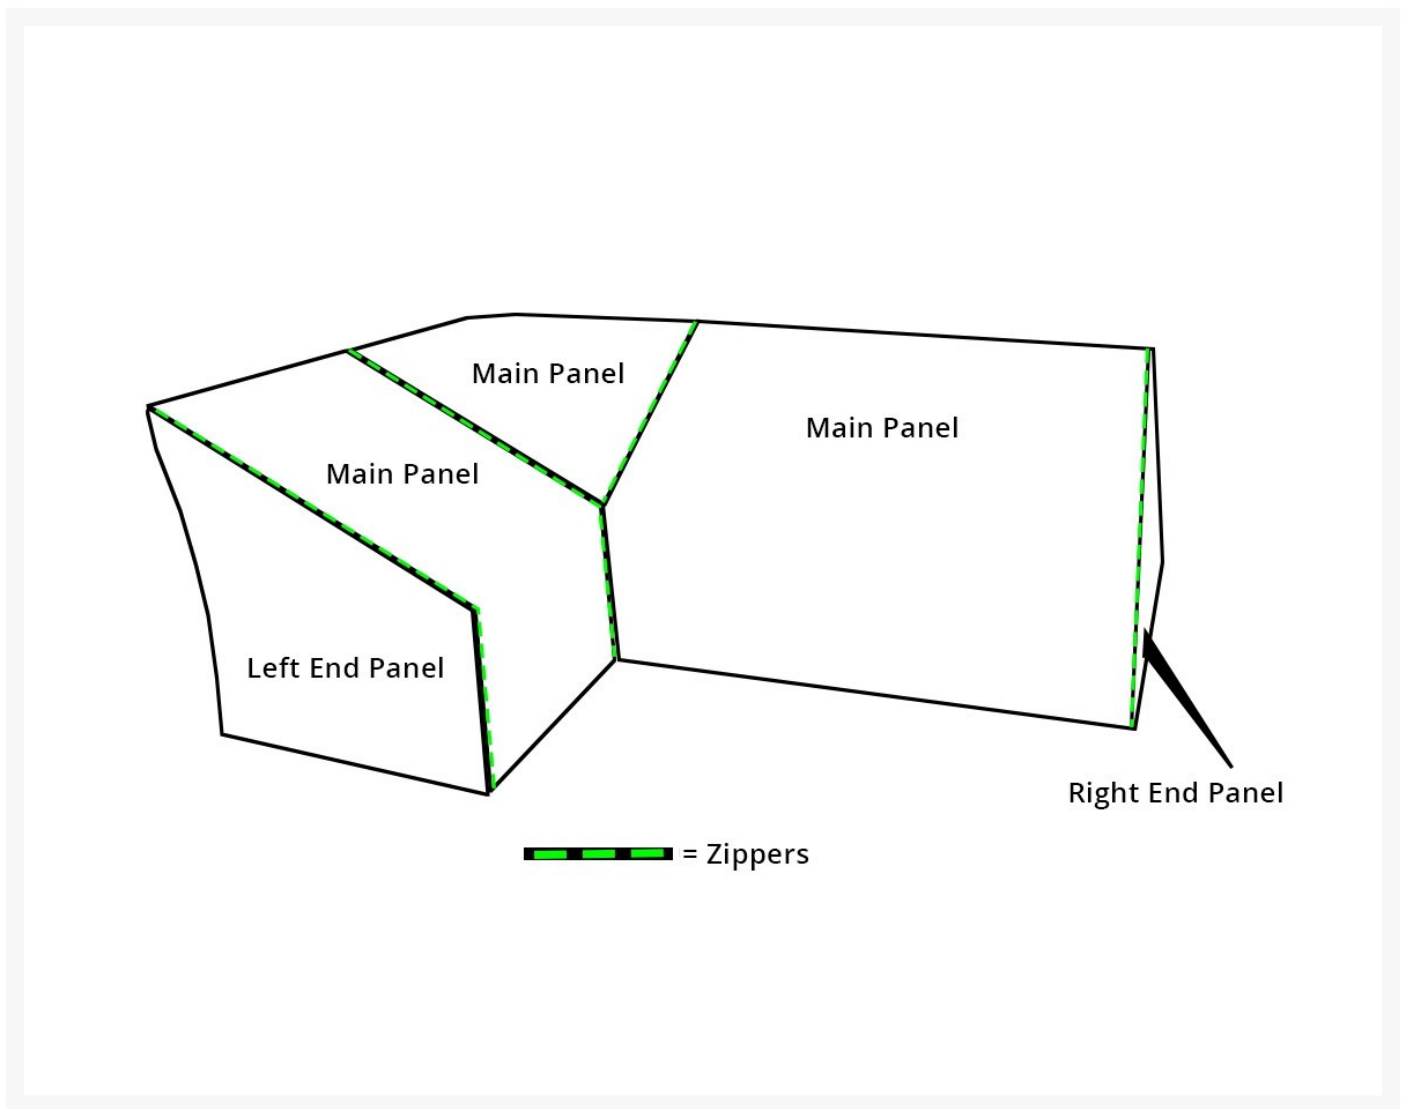

Kingsley Bate St. Barts Sectional Cover - Left End Panel

KYB-FC166

Extend the life of your Kingsley-Bate furniture with custom-made covers. Covering your furniture when not in use can protect it from dirt, inclement weather, and ultra violet rays.

- Custom made to fit St. Barts Sectional Left End Cover Panel
- Sectional direction is determined by facing the furniture; not when seated
- 100% solution-dyed polyester fabric
- Colorfast up to 1,000 hours of sunlight
- Treated with a highly water-resistant backing that performs at temperatures of -25°F
- Tenting devices included with some items to help prevent water from pooling
- Easy to use buckles
- 1 year warranty