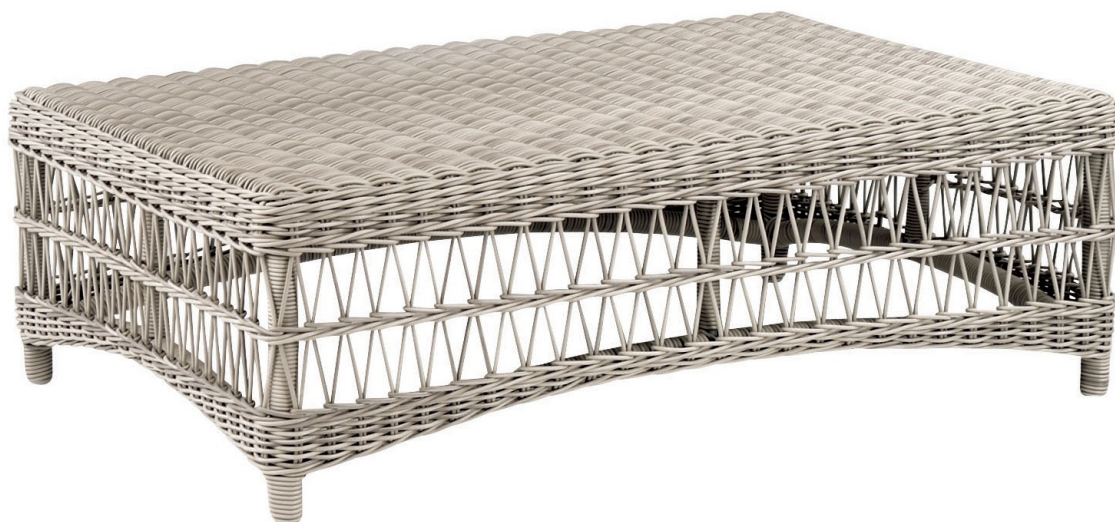

Kingsley Bate Southampton Wicker Coffee Table

KYB-SO45

The Southampton Collection offers classic, open-weave wicker furniture. The pieces are handwoven using

extra-large wicker fiber and coordinate nicely with an assortment of teak tables.

Note: In intense heat, woven table tops under glass may become more elastic but will return to their original form once temperatures cool.

Please Note: Kingsley Bate fabrics, canopies, cushions, covers, special order sling colors, and special order finishes are considered customized and may have longer lead times. These items cannot be cancelled, returned, or exchanged.

- Includes: 1 coffee table
- Hand-woven all-weather wicker
- Classic open weave
- Shown in Oyster
- Optional glass top sold separately
- Dimensions: 45"L x 32.5"W x 15"H; 20 lbs