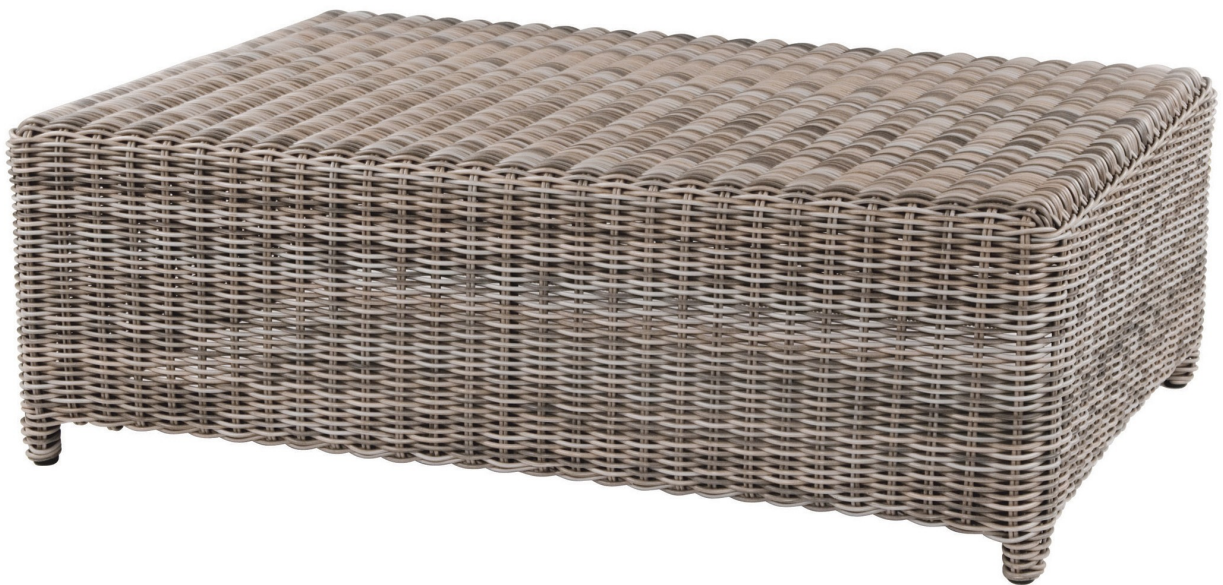

# Kingsley Bate Sag Harbor and Southampton Glass Top for Coffee Table

KYB-SHGL3

Note: In intense heat, woven table tops under glass may become more elastic but will return to their original form once temperatures cool.

Please Note: Kingsley Bate fabrics, canopies, cushions, covers, special order sling colors, and special order finishes are considered customized and may have longer lead times. These items cannot be cancelled, returned, or exchanged.

- Includes: 1 tempered glass top; coffee table sold separately (Sag Harbor Coffee Table KYB-SH45 and Southampton Coffee Table KYB-SO45)