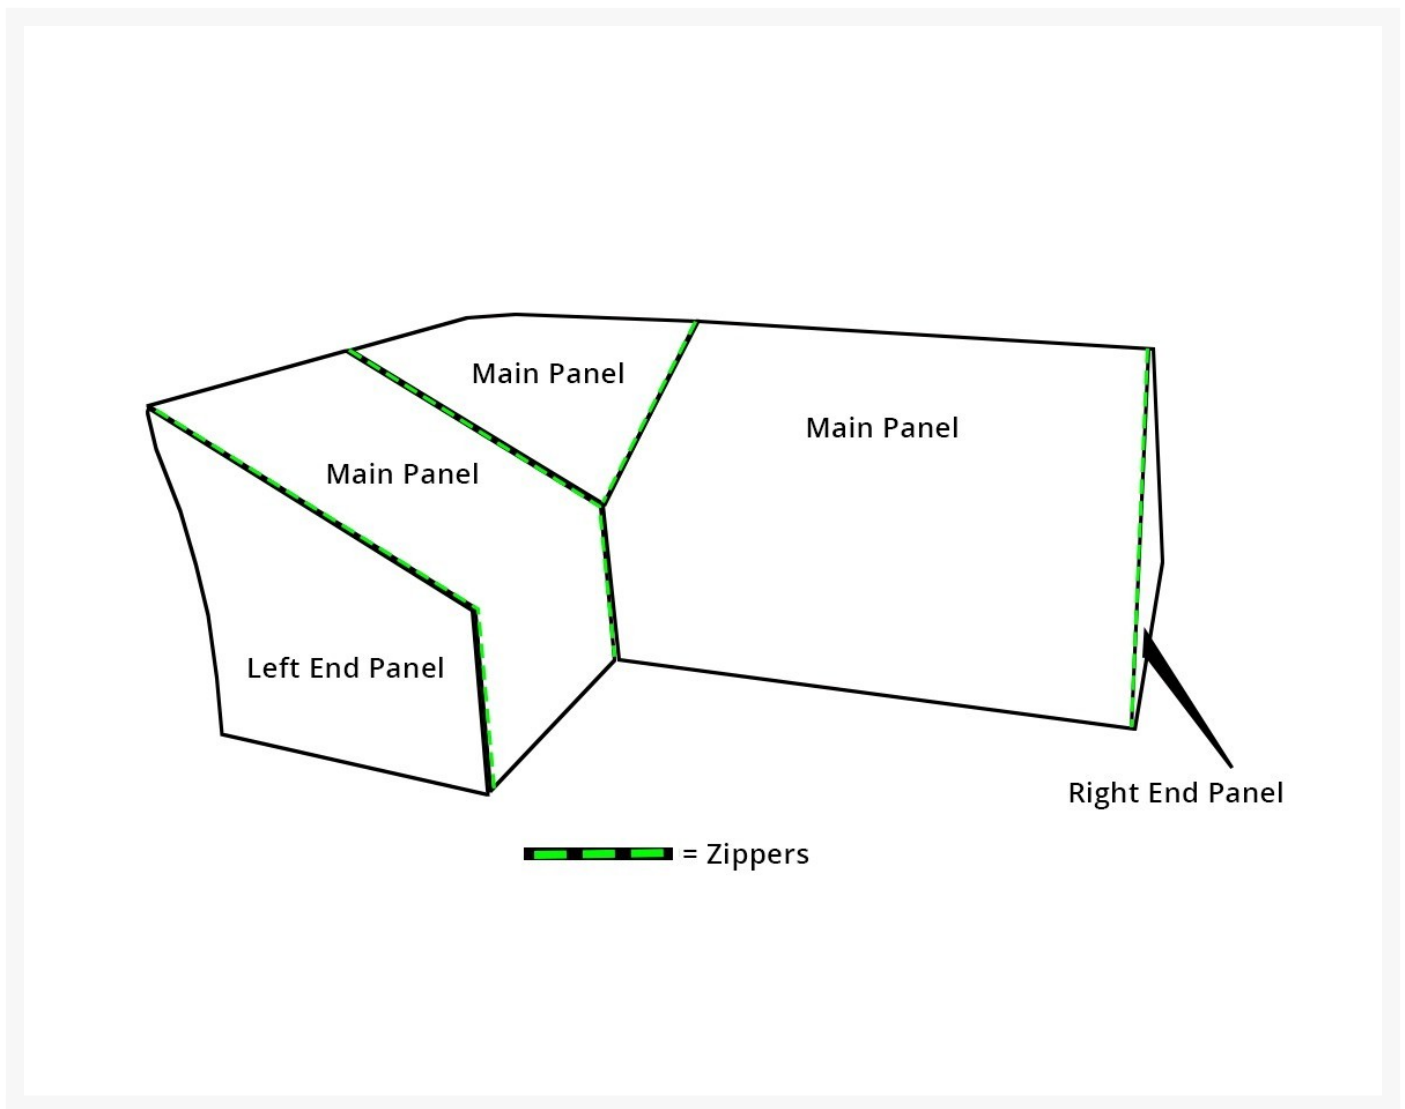

Kingsley Bate Sag Harbor Sectional Cover - Right End Panel

KYB-FC227

Extend the life of your Kingsley-Bate furniture with custom fit covers. Covering your furniture when not in use can protect it from dust and dirt, inclement weather, and ultra violet rays. There is no guarantee that this cover will fit any other piece of furniture other than those pieces listed.

- Zips onto Sag Harbor Sectional Main Panel covers FC224,FC223,FC225

- Must order each sectional main panel and separately-sold end panels to create a customized cover
- Sectional direction is determined by facing the furniture; not when seated
- Panels zip together
- Protect your investment from dust, dirt, and the elements
- 100% solution-dyed polyester fabric
- Water resistant
- Easy to use buckles
- 1 year warranty