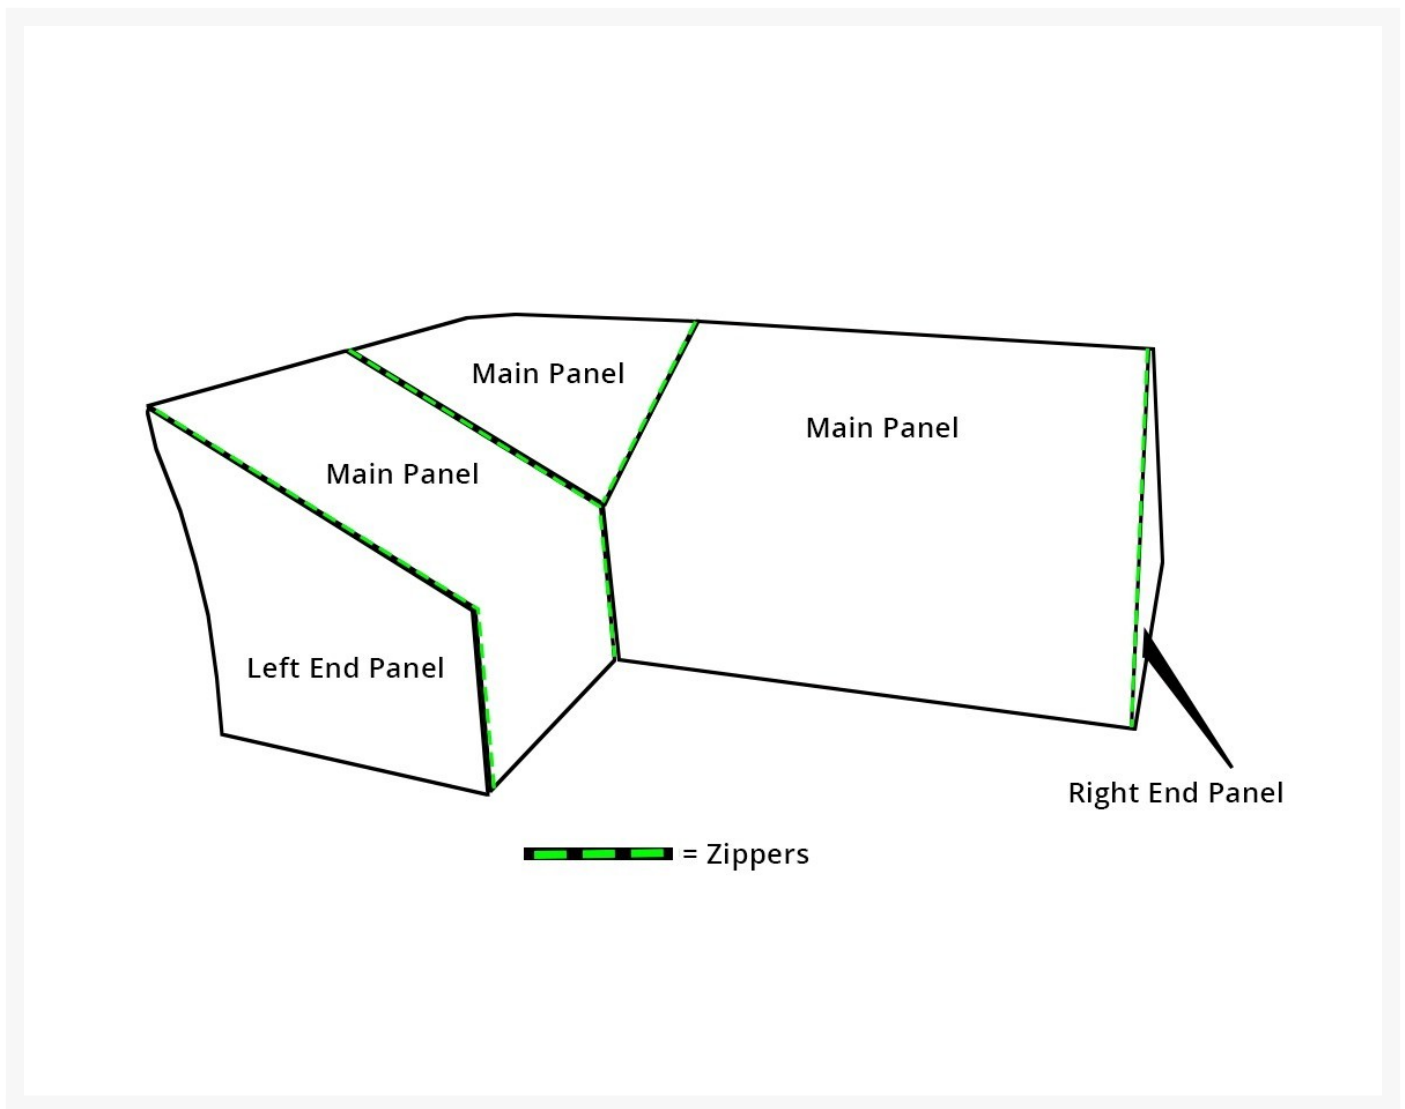

Kingsley Bate Sag Harbor Sectional Cover - Left End Panel

KYB-FC226

Extend the life of your Kingsley-Bate furniture with custom made covers. Covering your furniture when not in use can protect it from dust and dirt, inclement weather, and ultra violet rays. There is no guarantee that this cover will fit any other piece of furniture other than those pieces listed.

- Zips onto Sag Harbor Sectional Main Panel covers FC224, FC223, and FC225

- Must order each sectional main panel and separately-sold end panels to create a customized cover
- Sectional direction is determined by facing the furniture; not when seated
- Panels zip together
- Protect your investment from dust, dirt, and the elements
- 100% solution-dyed polyester fabric
- Water resistant
- Easy to use buckles
- 1 year warranty