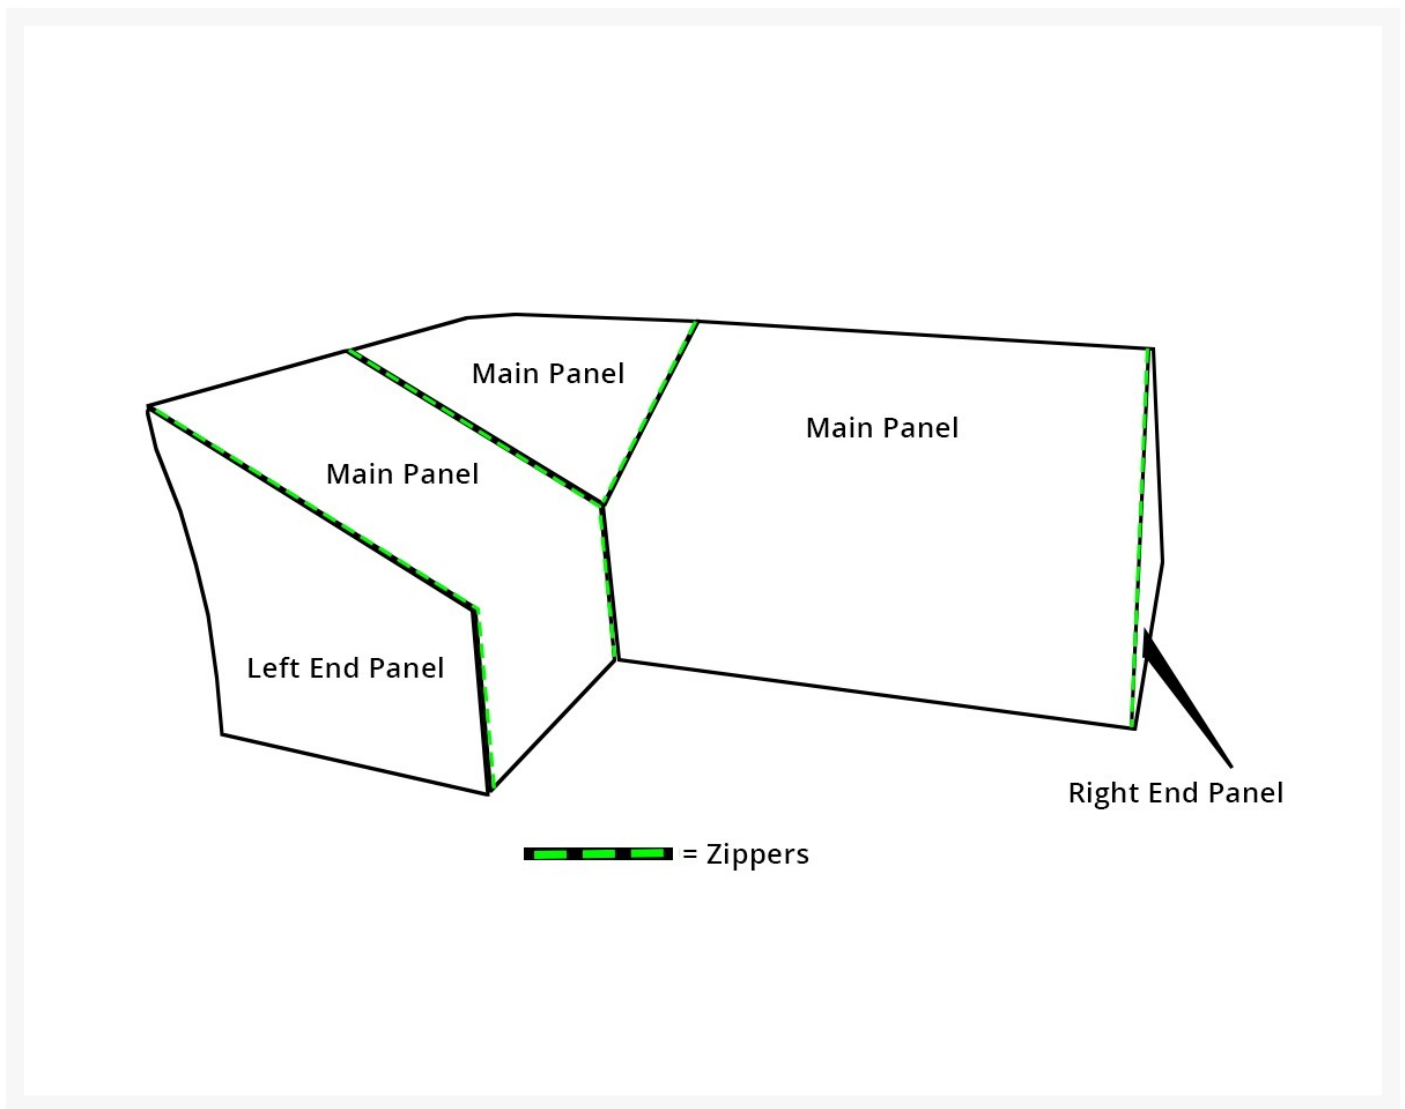

Kingsley Bate Milano Sectional Cover - Right End Panel

KYB-FC301

Extend the life of your Kingsley-Bate furniture with custom-made covers. Covering your furniture when not in use can protect it from dirt, inclement weather, and ultra violet rays.

- Custom made to fit Milano Sectional Cover Right Facing End only
- Must order each sectional main panel and separately-sold end panels to create a customized cover
- Sectional direction is determined by facing the furniture; not when seated
- Protect your investment from dust, dirt, and the elements
- 100% solution-dyed polyester fabric
- Colorfast up to 1,000 hours of sunlight
- Treated with a highly water-resistant backing that performs at temperatures of -25°F
- Tenting devices included with some items to help prevent water from pooling
- Easy to use buckles
- 1 year warranty