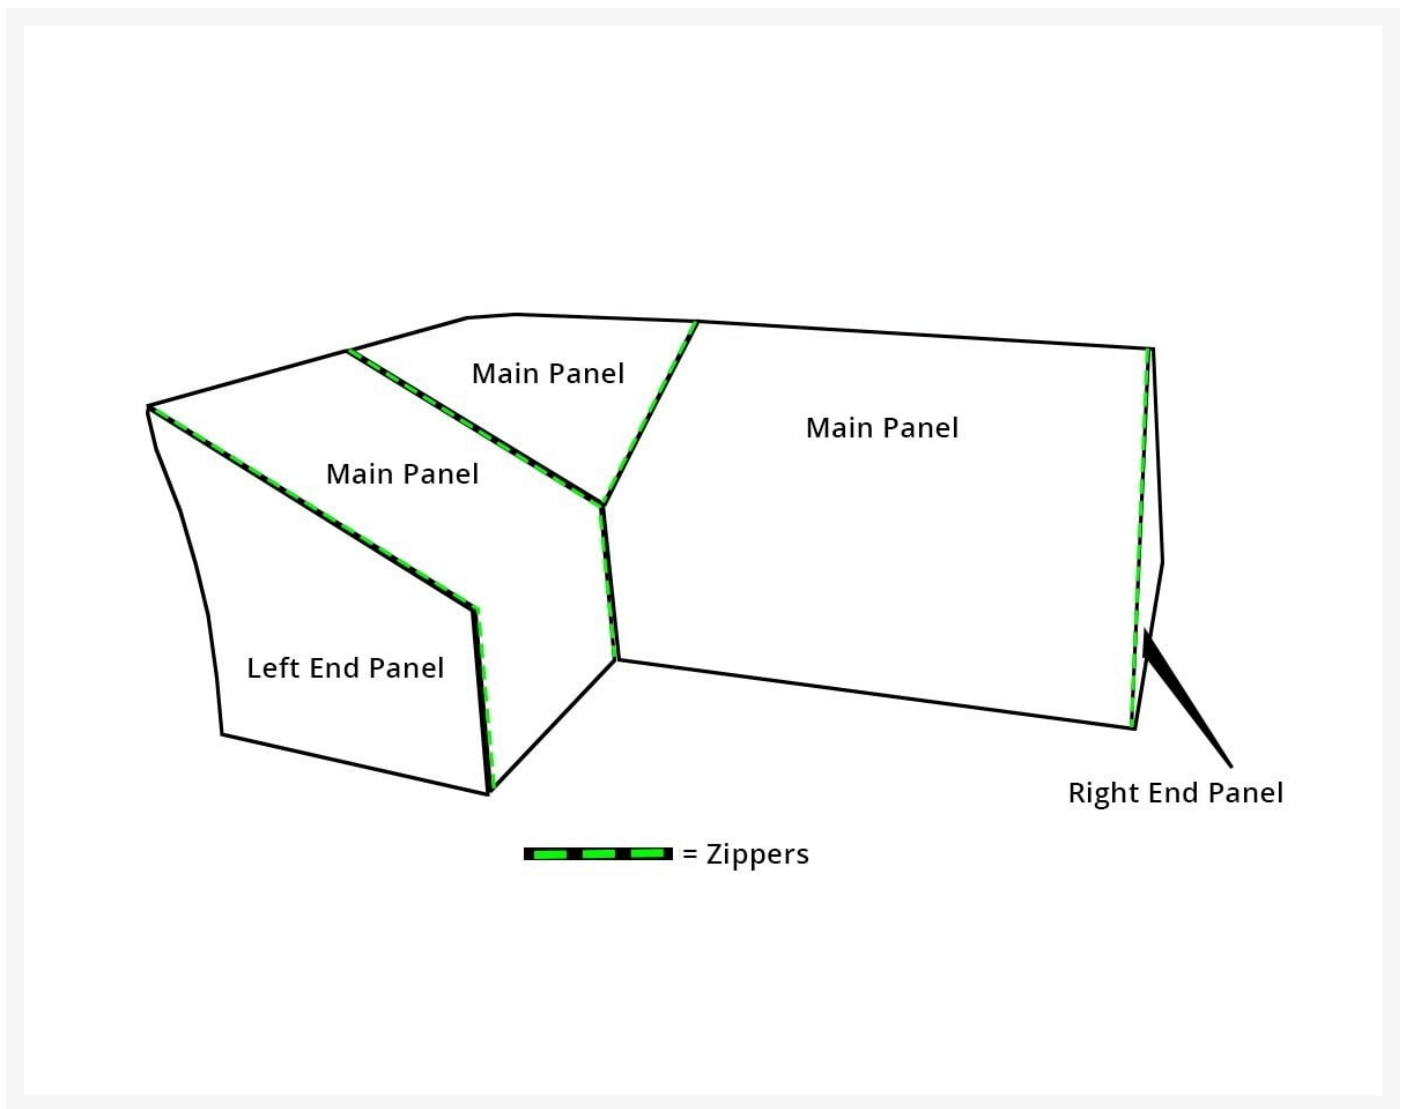

# Kingsley Bate Milano Sectional Cover - Left End Panel

KYB-FC300

Extend the life of your Kingsley-Bate furniture with custom made covers. Covering your furniture when not in use can protect it from dust and dirt, inclement weather, and ultra violet rays. Dining furniture may be protected with a single cover that encases the entire dining set, or with separate covers for the individual chairs and table, where available.

returned, or exchanged. In addition, most cushions ship separately from furniture and come directly from the cushion factory.

- Custom made to fit Milano Sectional Cover Left Facing End only
- Sectional direction is determined by facing the furniture; not when seated
- Must order each sectional main panel and separately-sold end panels to create a customized cover
- Protect your investment from dust, dirt, and the elements
- 100% solution-dyed polyester fabric
- Colorfast up to 1,000 hours of sunlight
- Treated with a highly water-resistant backing that performs at temperatures of -25°F
- Tenting devices included with some items to help prevent water from pooling
- Easy to use buckles
- 1 year warranty