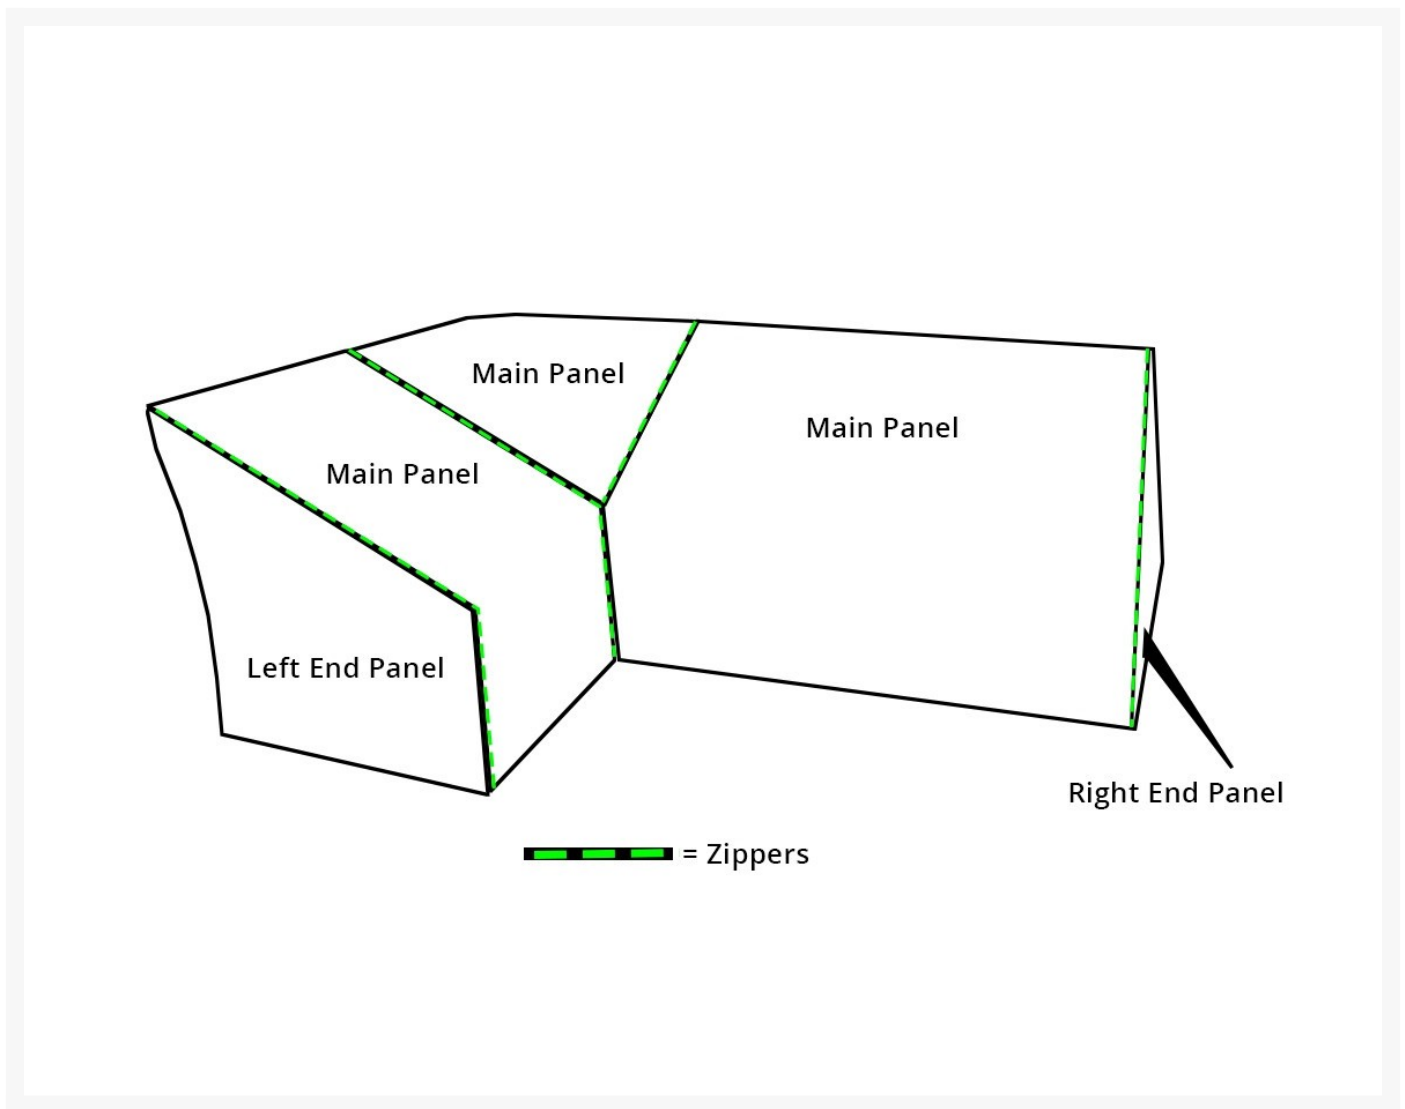

Kingsley Bate Lotus Sectional Cover - Right End Panel

KYB-FC362

Kingsley Bate Lotus Sectional Right End Panel extend the life of your Kingsley-Bate furniture with custom made covers. Covering your furniture when not in use can protect it from dust and dirt, inclement weather, and ultra violet rays. Made from 100% solution-dyed polyester fabric; colorfast up to 1,000 hours of sunlight. Treated with a highly water-resistant backing that performs at temperatures of -25F, these covers feature easy to use buckles to secure covers to furniture. Tenting devices included with some items to help prevent water from pooling. There is no guarantee that this cover will fit any other piece of furniture other than those pieces listed.

- Zips onto ends of the Lotus sectional main panels
- Must order each sectional main panel and separately-sold end panels to create a customized cover
- Sectional direction is determined by facing the furniture; not when seated
- Panels zip together
- Protect your investment from dust, dirt, and the elements
- 100% solution-dyed polyester fabric
- Water resistant
- Easy to use buckles
- 1 year warranty