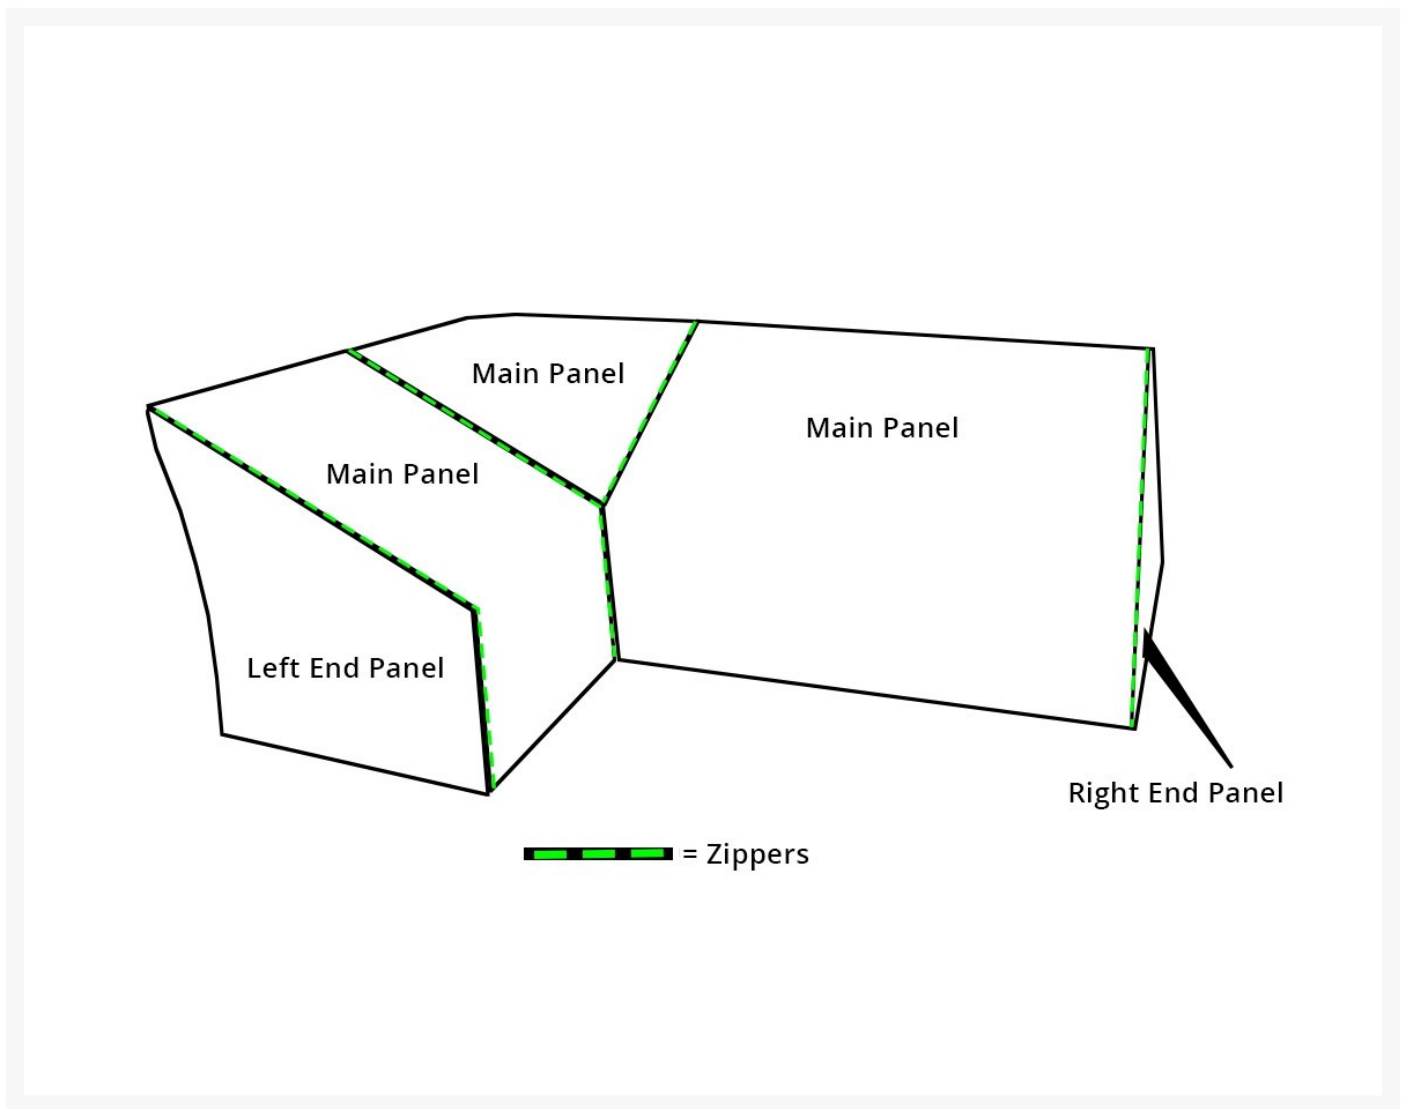

Kingsley Bate Lotus Sectional Cover - Left End Panel

KYB-FC361

Kingsley Bate Lotus Sectional Left End Panel extend the life of your Kingsley-Bate furniture with custom made covers. Covering your furniture when not in use can protect it from dust and dirt, inclement weather, and ultra violet rays. Made from 100% solution-dyed polyester fabric; colorfast up to 1,000 hours of sunlight. Treated with a highly water-resistant backing that performs at temperatures of -25F, these covers feature easy to use buckles to secure covers to furniture. Tenting devices included with some items to help prevent water from pooling. There is no guarantee that this cover will fit any other piece of furniture other than those pieces listed.

- Zips onto ends of the Lotus sectional main panels
- Must order each sectional main panel and separately-sold end panels to create a customized cover
- Sectional direction is determined by facing the furniture; not when seated
- Panels zip together
- Protect your investment from dust, dirt, and the elements
- 100% solution-dyed polyester fabric
- Water resistant
- Easy to use buckles
- 1 year warranty