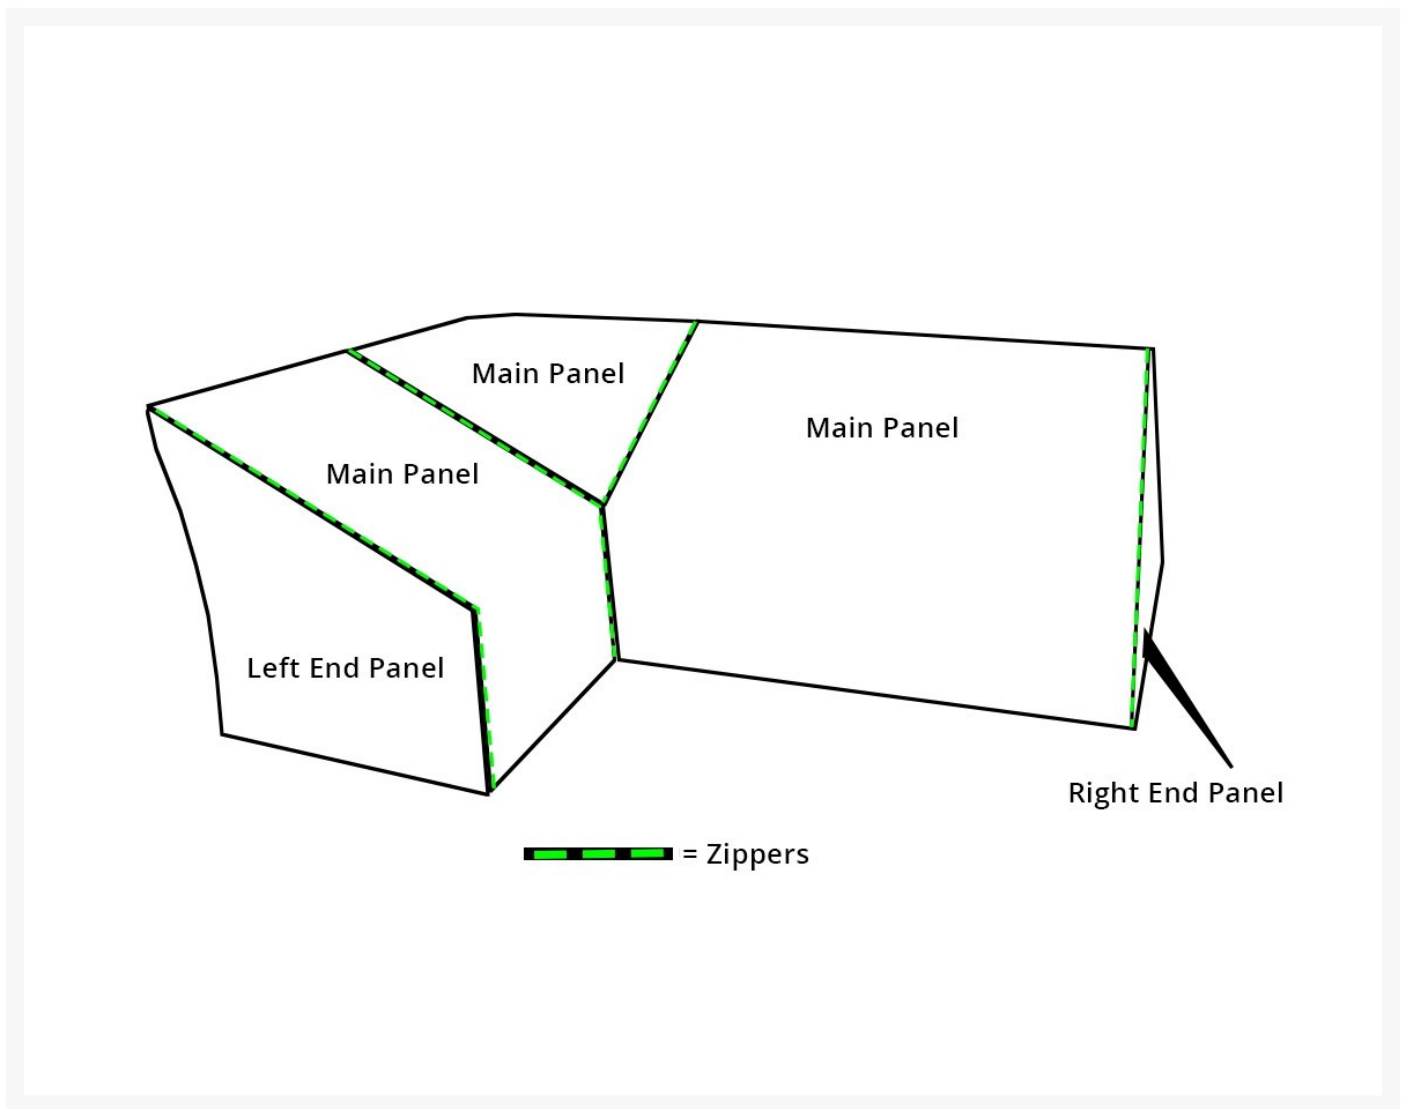

# Kingsley Bate Ipanema Sectional Cover - Right End Panel

KYB-FC235

Extend the life of your Kingsley-Bate furniture with custom made covers. Covering your furniture when not in use can protect it from dust and dirt, inclement weather, and ultra violet rays. Dining furniture may be protected with a single cover that encases the entire dining set, or with separate covers for the individual chairs and table, where available.

returned, or exchanged.

- Zips onto the ends of the Kingsley Bate Ipanema Sectional Main Covers only
- Must order each sectional main panel and separately-sold end panels to create a customized cover
- Sectional direction is determined by facing the furniture; not when seated
- Protect your investment from dust, dirt, and the elements
- 100% solution-dyed polyester fabric
- Colorfast up to 1,000 hours of sunlight
- Treated with a highly water-resistant backing that performs at temperatures of -25°F
- Tenting devices included with some items to help prevent water from pooling
- Easy to use buckles
- 1 year warranty