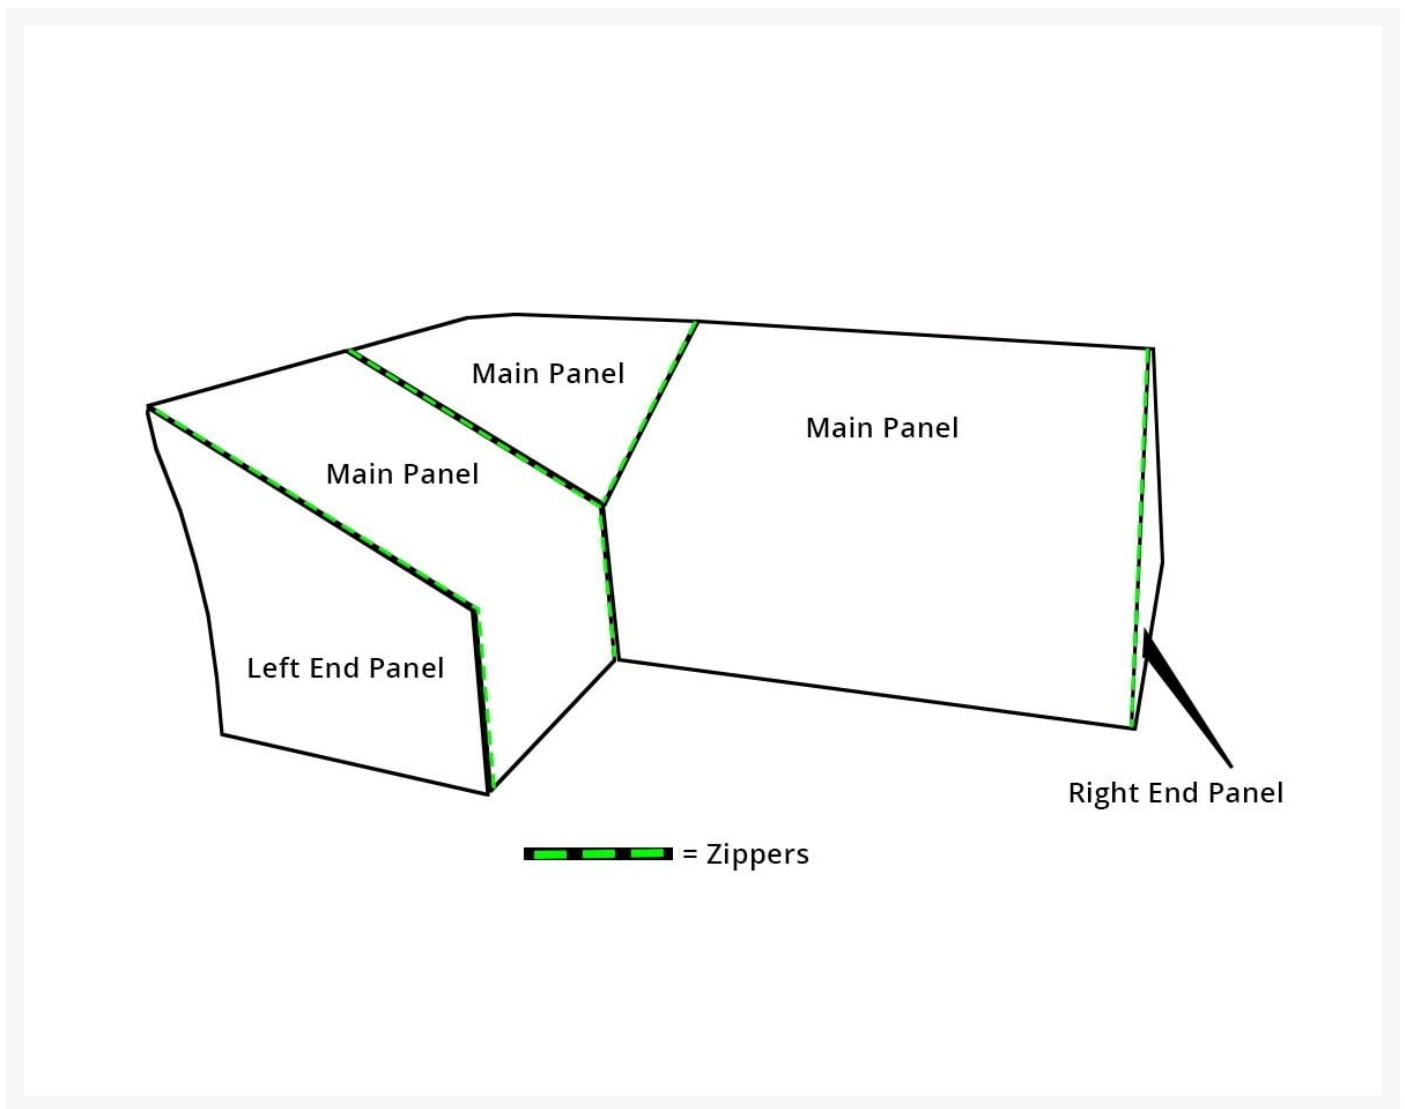

Kingsley Bate Ipanema Sectional Cover - Left End Panel

KYB-FC234

Extend the life of your Kingsley-Bate furniture with custom made covers. Covering your furniture when not in use can protect it from dust and dirt, inclement weather, and ultra violet rays. Dining furniture may be protected with a single cover that encases the entire dining set, or with separate covers for the individual chairs and table, where available.

returned, or exchanged.

- Zips onto the ends of the Kingsley Bate Ipanema Sectional Main Covers only
- Must order each sectional main panel and separately-sold end panels to create a customized cover
- Sectional direction is determined by facing the furniture; not when seated
- Protect your investment from dust, dirt, and the elements
- 100% solution-dyed polyester fabric
- Colorfast up to 1,000 hours of sunlight
- Treated with a highly water-resistant backing that performs at temperatures of -25°F
- Tenting devices included with some items to help prevent water from pooling
- Easy to use buckles
- 1 year warranty