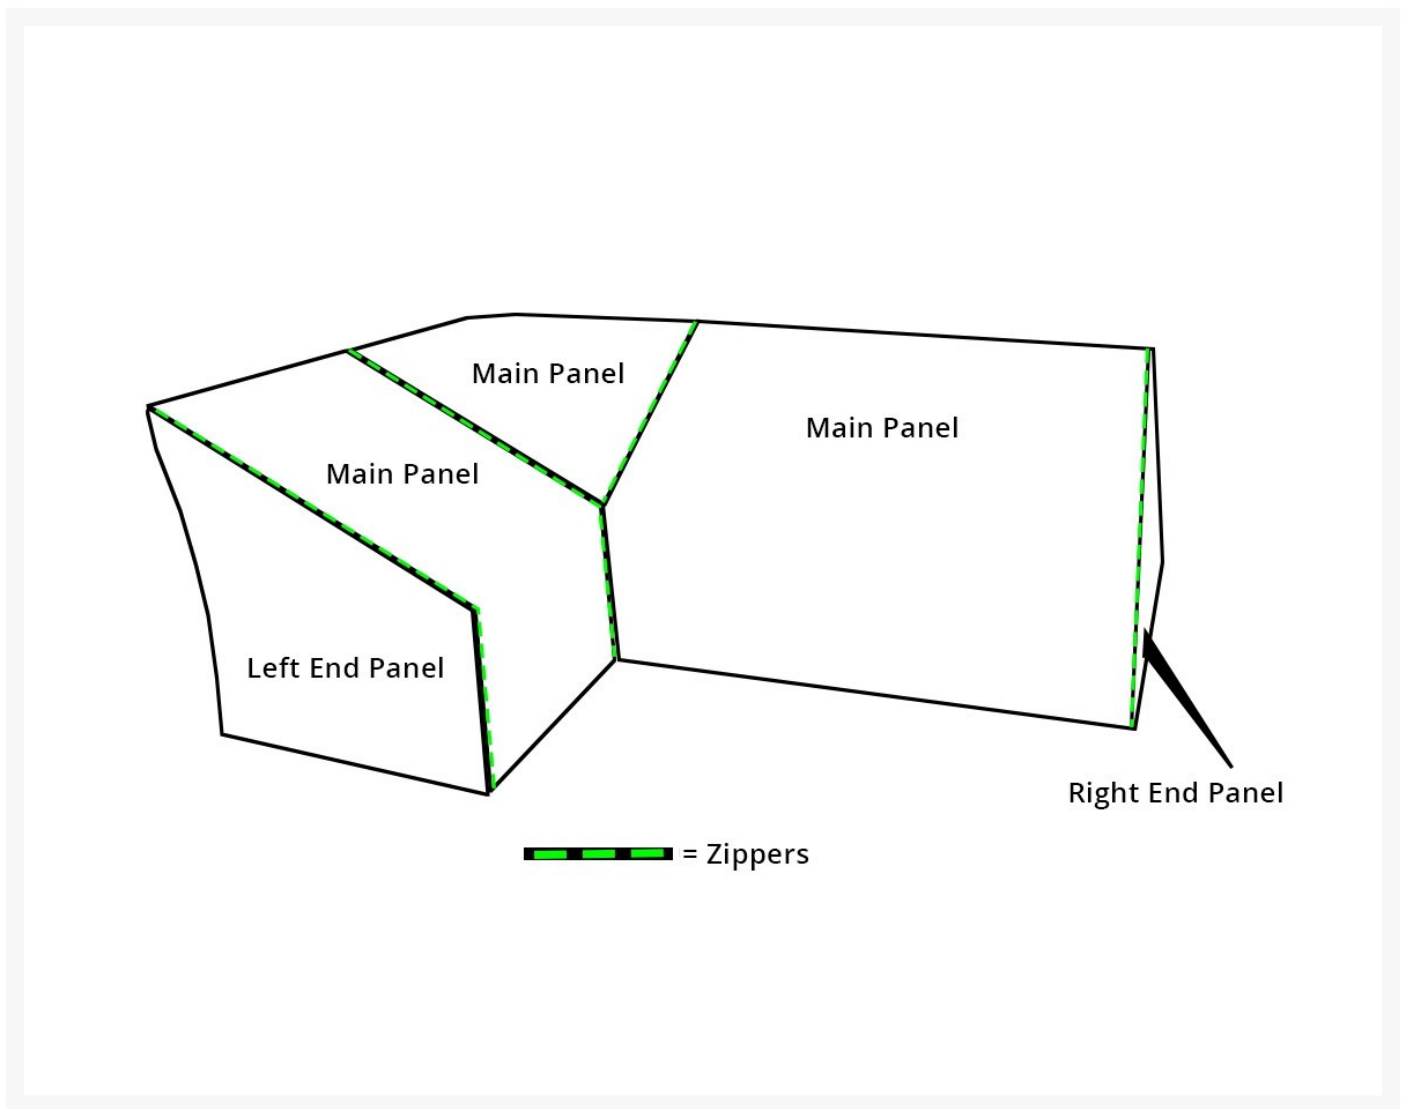

Kingsley Bate Frances Sectional Cover - Right End Panel

KYB-FC288

Extend the life of your Kingsley-Bate furniture with custom made covers. Covering your furniture when not in use can protect it from dust and dirt, inclement weather, and ultra violet rays. Dining furniture may be protected with a single cover that encases the entire dining set, or with separate covers for the individual chairs and table, where available.

returned, or exchanged.

- Must order each sectional main panel and separately-sold end panels to create a customized cover
- Zips onto ends of the Kingsley Bate Frances Sectional Covers only
- Sectional direction is determined by facing the furniture; not when seated
- Protect your investment from dust, dirt, and the elements
- 100% solution-dyed polyester fabric
- Colorfast up to 1,000 hours of sunlight
- Treated with a highly water-resistant backing that performs at temperatures of -25°F
- Tenting devices included with some items to help prevent water from pooling
- Easy to use buckles
- 1 year warranty