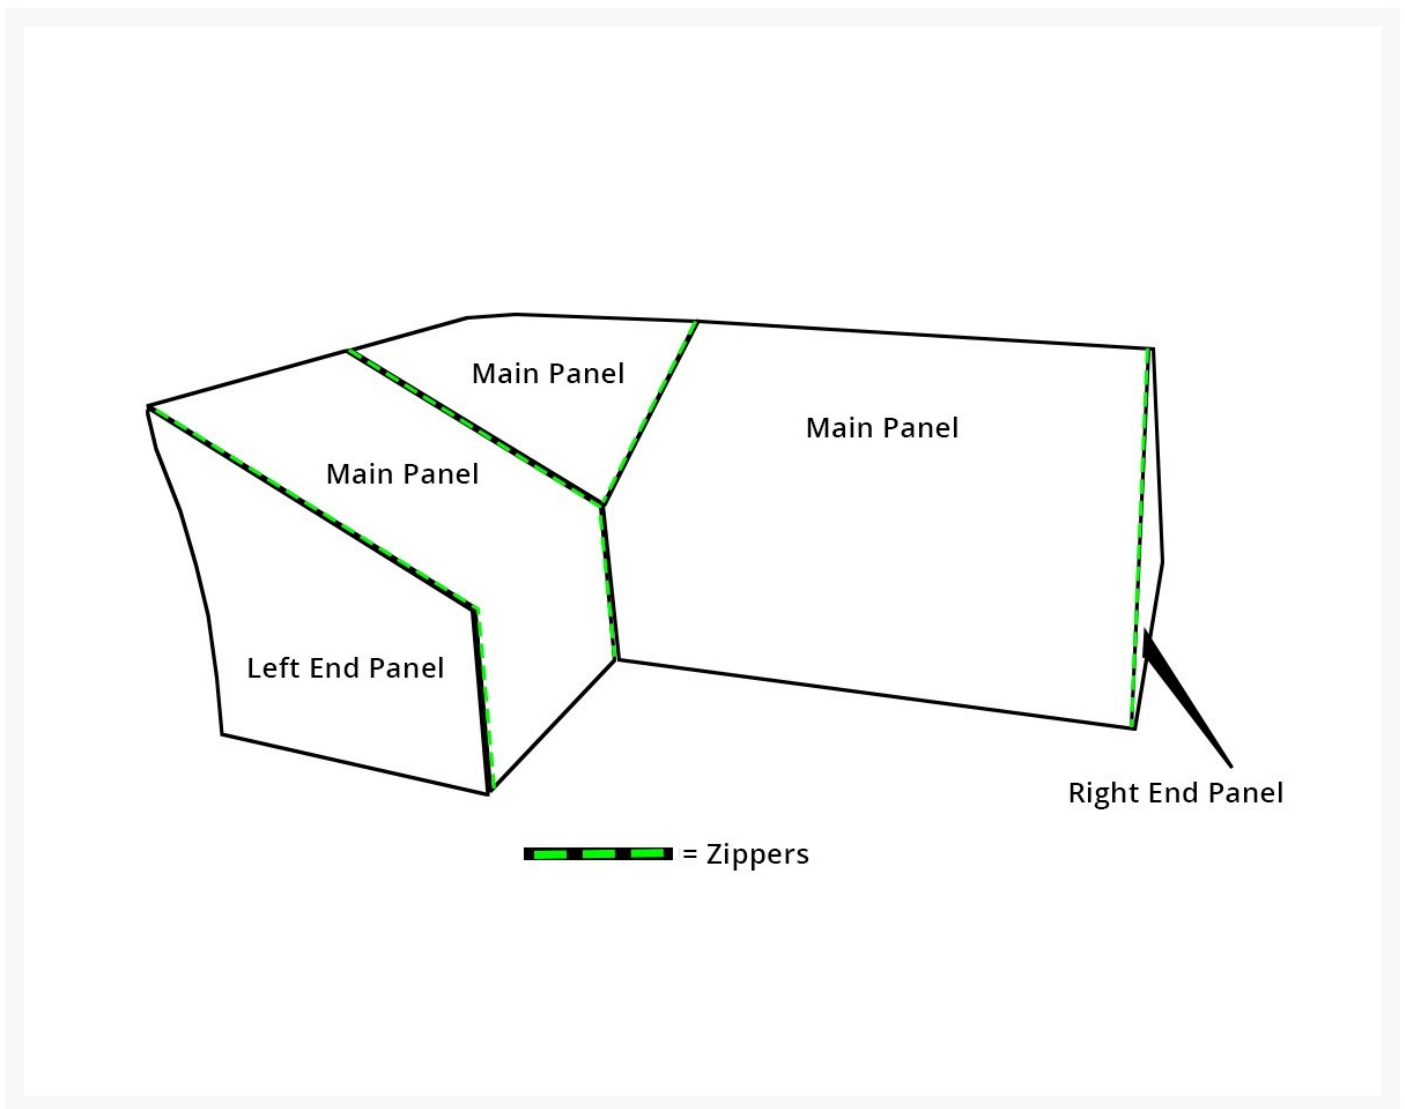

# Kingsley Bate Frances Sectional Cover - Left End Panel

KYB-FC287

Extend the life of your Kingsley-Bate furniture with custom made covers. Covering your furniture when not in use can protect it from dust and dirt, inclement weather, and ultra violet rays. Dining furniture may be protected with a single cover that encases the entire dining set, or with separate covers for the individual chairs and table, where available.

returned, or exchanged.

- Zips onto ends of the Kingsley Bate Frances Sectional Covers only
- Must order each sectional main panel and separately-sold end panels to create a customized cover
- Sectional direction is determined by facing the furniture; not when seated
- Protect your investment from dust, dirt, and the elements
- 100% solution-dyed polyester fabric
- Colorfast up to 1,000 hours of sunlight
- Treated with a highly water-resistant backing that performs at temperatures of -25°F
- Tenting devices included with some items to help prevent water from pooling
- Easy to use buckles
- 1 year warranty