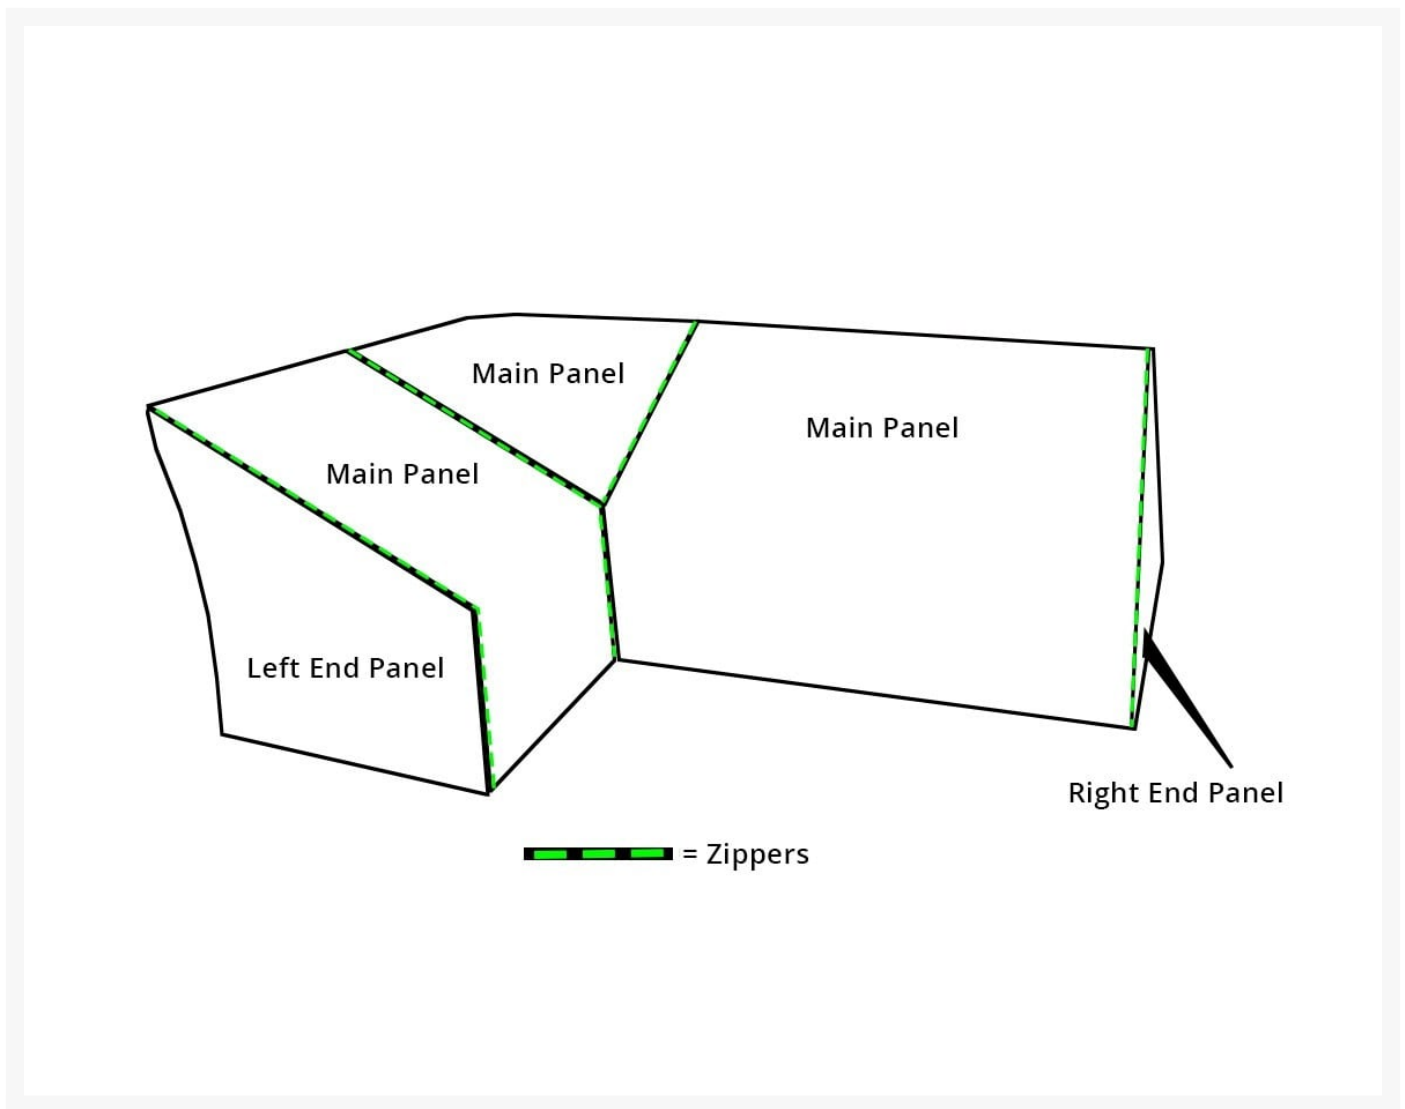

Kingsley Bate Chelsea Sectional Cover - Right End Panel

KYB-FC274

Extend the life of your Kingsley-Bate furniture with custom made covers. Covering your furniture when not in use can protect it from dust and dirt, inclement weather, and ultra violet rays. Dining furniture may be protected with a single cover that encases the entire dining set, or with separate covers for the individual chairs and table, where available.

returned, or exchanged.

- Zips onto the ends of the Kingsley Bate Chelsea Sectional Main Covers only
- Must order each sectional main panel and separately-sold end panels to create a customized cover
- Sectional direction is determined by facing the furniture; not when seated
- Protect your investment from dust, dirt, and the elements
- 100% solution-dyed polyester fabric
- Colorfast up to 1,000 hours of sunlight
- Treated with a highly water-resistant backing that performs at temperatures of -25°F
- Tenting devices included with some items to help prevent water from pooling
- Easy to use buckles
- 1 year warranty