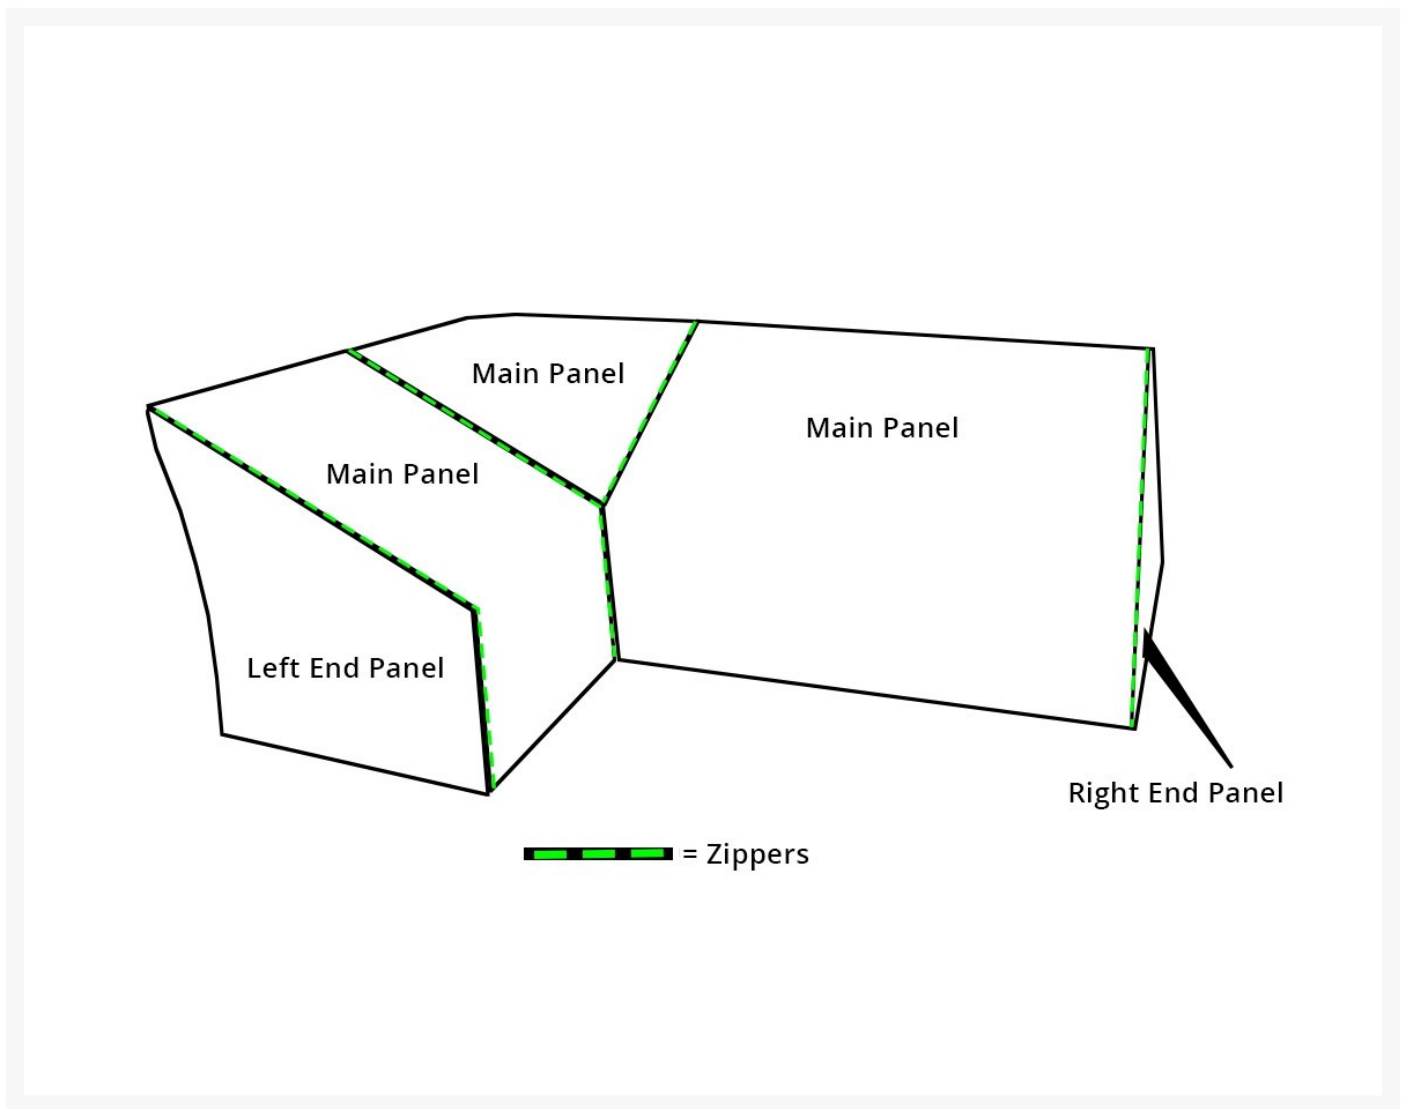

Kingsley Bate Chelsea Sectional Cover - Left End Panel

KYB-FC273

Extend the life of your Kingsley-Bate furniture with custom made covers. Covering your furniture when not in use can protect it from dust and dirt, inclement weather, and ultra violet rays. Dining furniture may be protected with a single cover that encases the entire dining set, or with separate covers for the individual chairs and table, where available.

returned, or exchanged.

- Zips onto the ends of the Kingsley Bate Chelsea Sectional Main Covers only
- Must order each sectional main panel and separately-sold end panels to create a customized cover
- Sectional direction is determined by facing the furniture; not when seated
- Protect your investment from dust, dirt, and the elements
- 100% solution-dyed polyester fabric
- Colorfast up to 1,000 hours of sunlight
- Treated with a highly water-resistant backing that performs at temperatures of -25°F
- Tenting devices included with some items to help prevent water from pooling
- Easy to use buckles
- 1 year warranty