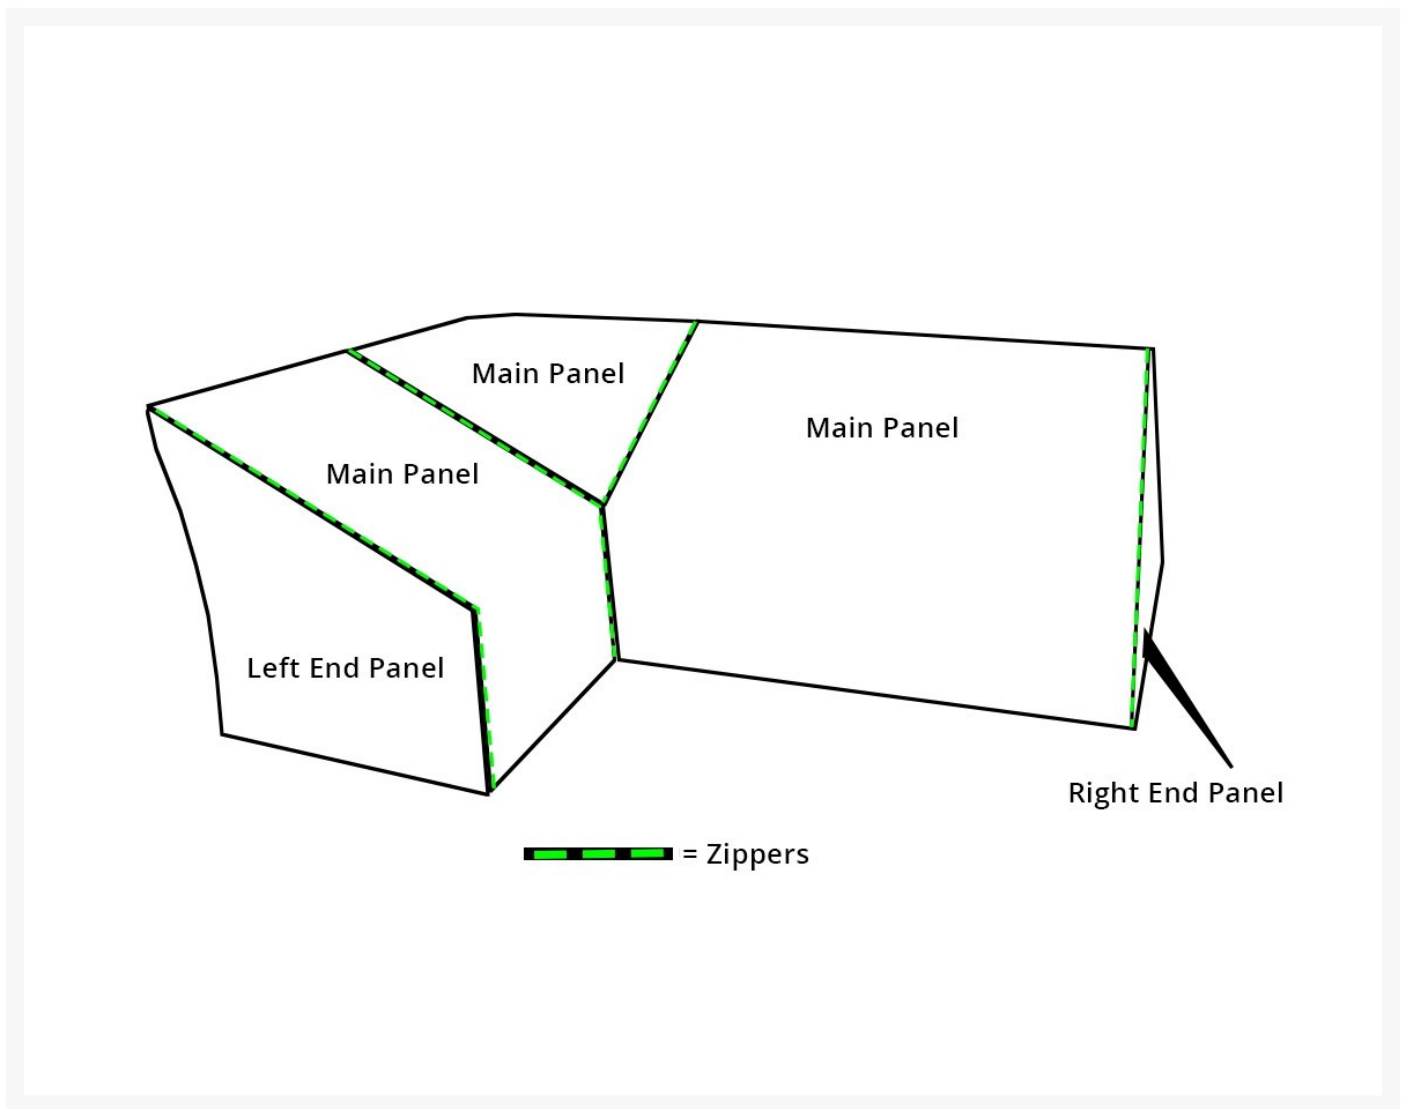

Kingsley Bate Azores Sectional Cover - Right End Panel

KYB-FC233

Extend the life of your Kingsley-Bate furniture with custom made covers. Covering your furniture when not in use can protect it from dust and dirt, inclement weather, and ultra violet rays. There is no guarantee that this cover will fit any other piece of furniture other than those pieces listed.

- Fits Azores AZ32,AZ27,AZ64 and zips onto FC200, F201,FC202

- Must order each sectional main panel and separately-sold end panels to create a customized cover
- Sectional direction is determined by facing the furniture; not when seated
- Panels zip together
- Protect your investment from dust, dirt, and the elements
- 100% solution-dyed polyester fabric
- Tenting devices included with some items to help prevent water from pooling
- Water resistant
- Easy to use buckles
- 1 year warranty