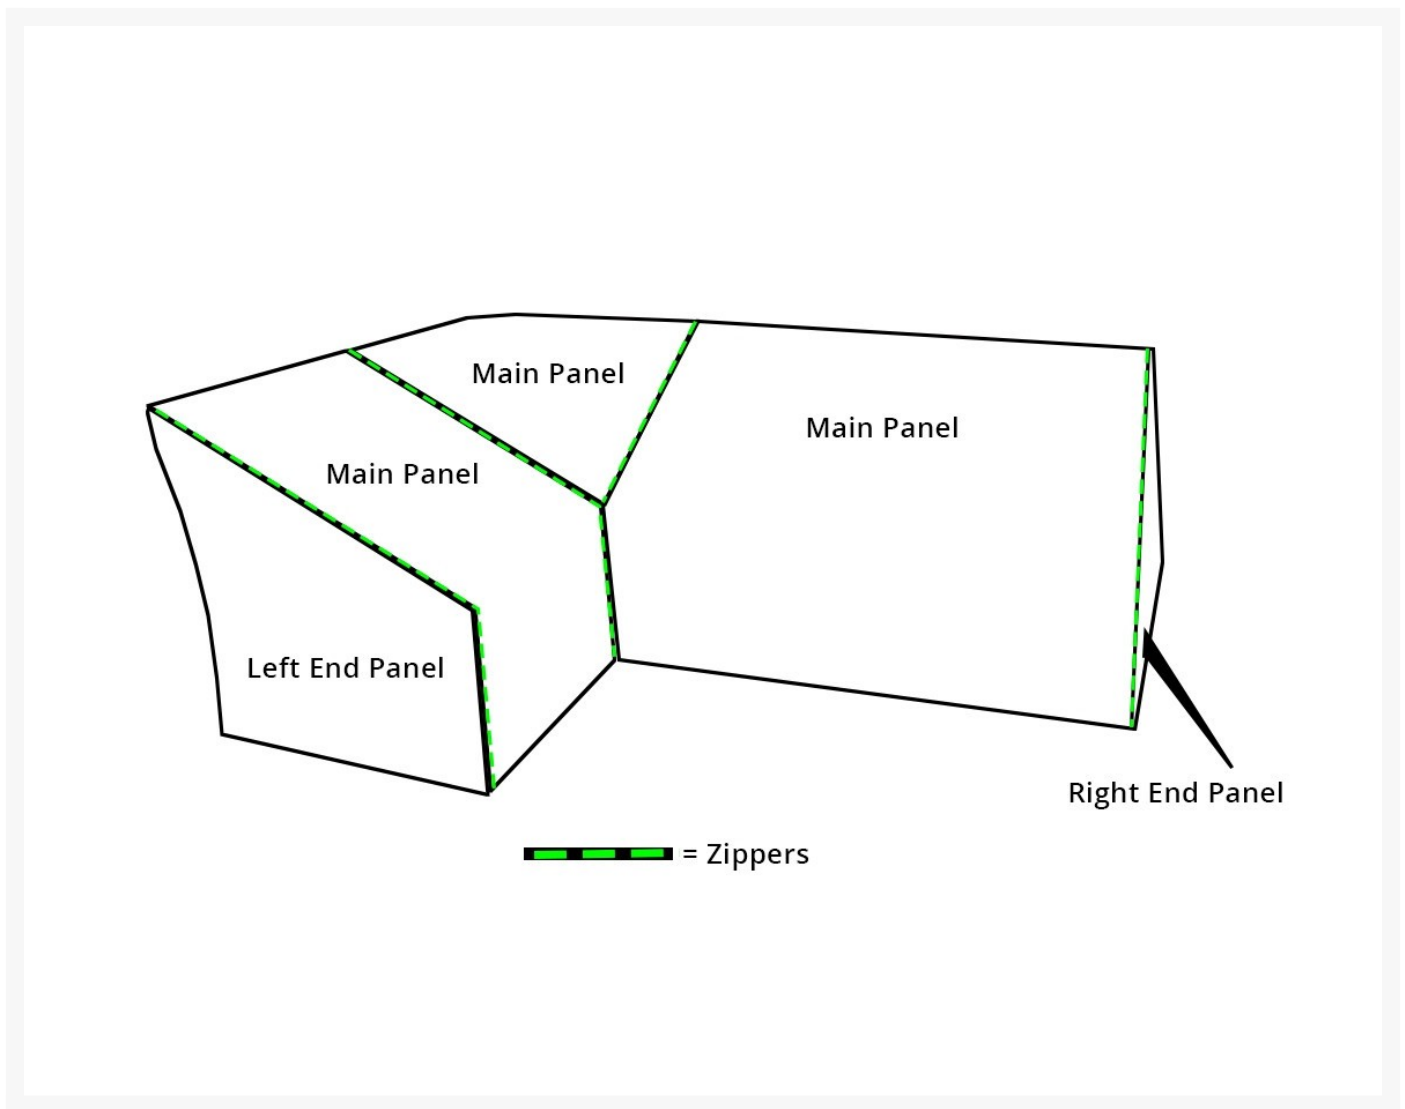

Kingsley Bate Azores Sectional Cover - Left End Panel

KYB-FC232

Extend the life of your Kingsley-Bate furniture with custom made covers. Covering your furniture when not in use can protect it from dust and dirt, inclement weather, and ultra violet rays. There is no guarantee that this cover will fit any other piece of furniture other than those pieces listed.

- Fits Azores AZ32,AZ27,AZ64 and zips onto FC200, F201,FC202

- Must order each sectional main panel and separately-sold end panels to create a customized cover
- Sectional direction is determined by facing the furniture; not when seated
- Panels zip together
- Protect your investment from dust, dirt, and the elements
- 100% solution-dyed polyester fabric
- Tenting devices included with some items to help prevent water from pooling
- Water resistant
- Easy to use buckles
- 1 year warranty