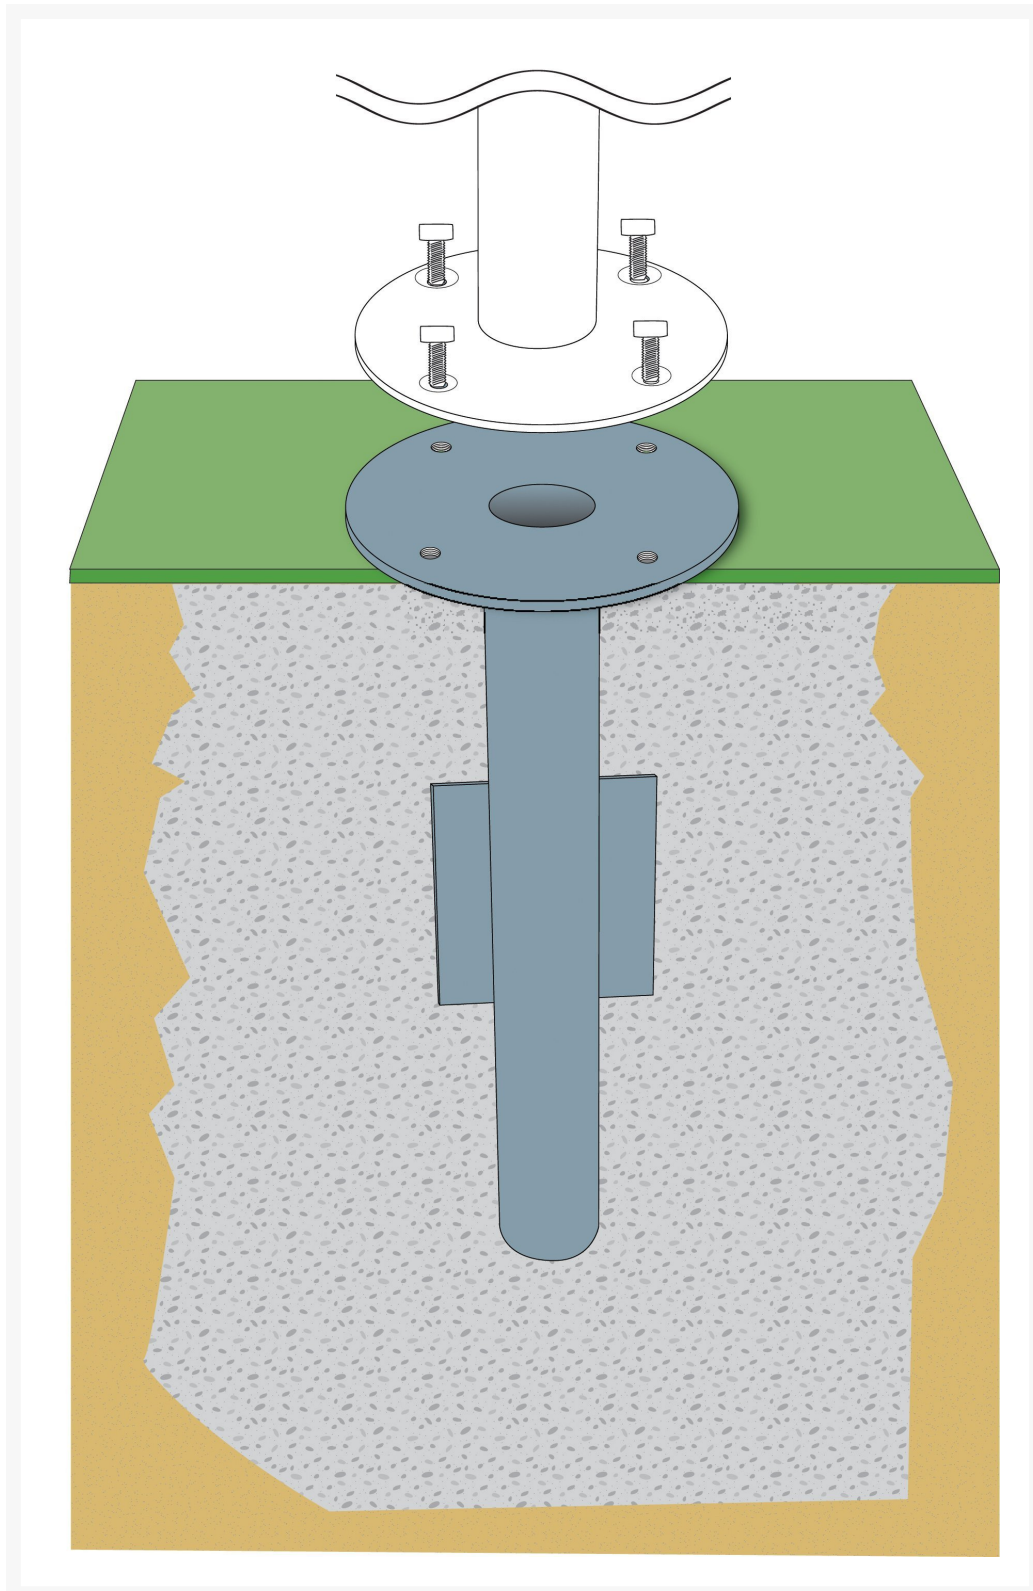

Jardinico MKG25 In-Ground Mount Kit

JRD-JCB-MKG25

The Jardinico MKG25 In-Ground Mount Kit offers a secure and sturdy means to set up the JCP.401 and JCP.501 umbrellas.

Boasting more than 15 years of experience, the Belgian Jardinico is a well-established value in the outdoor world. The company brings an extensive collection of quality umbrellas both for residential projects as well as the contract market. Modern designs, top quality, maintenance-friendly fabrics and handy opening systems are featured. Made to last for years to come, these innovative umbrellas do not just protect against the sun. They embody beauty and elegance that serves as the finishing touch for any outdoor setting.

Installation Note: Ensure optimal performance and safety with professional installation by a qualified contractor.

- Includes: 1 In-ground mount kit
- Compatible with JCP.401 and JCP.501 umbrellas (sold separately)
- Dimensions: 9.84" diameter, 0.63" thickness, 19.69" depth; 9.84"L x 9.84"W x 19.69"H; 22 lbs