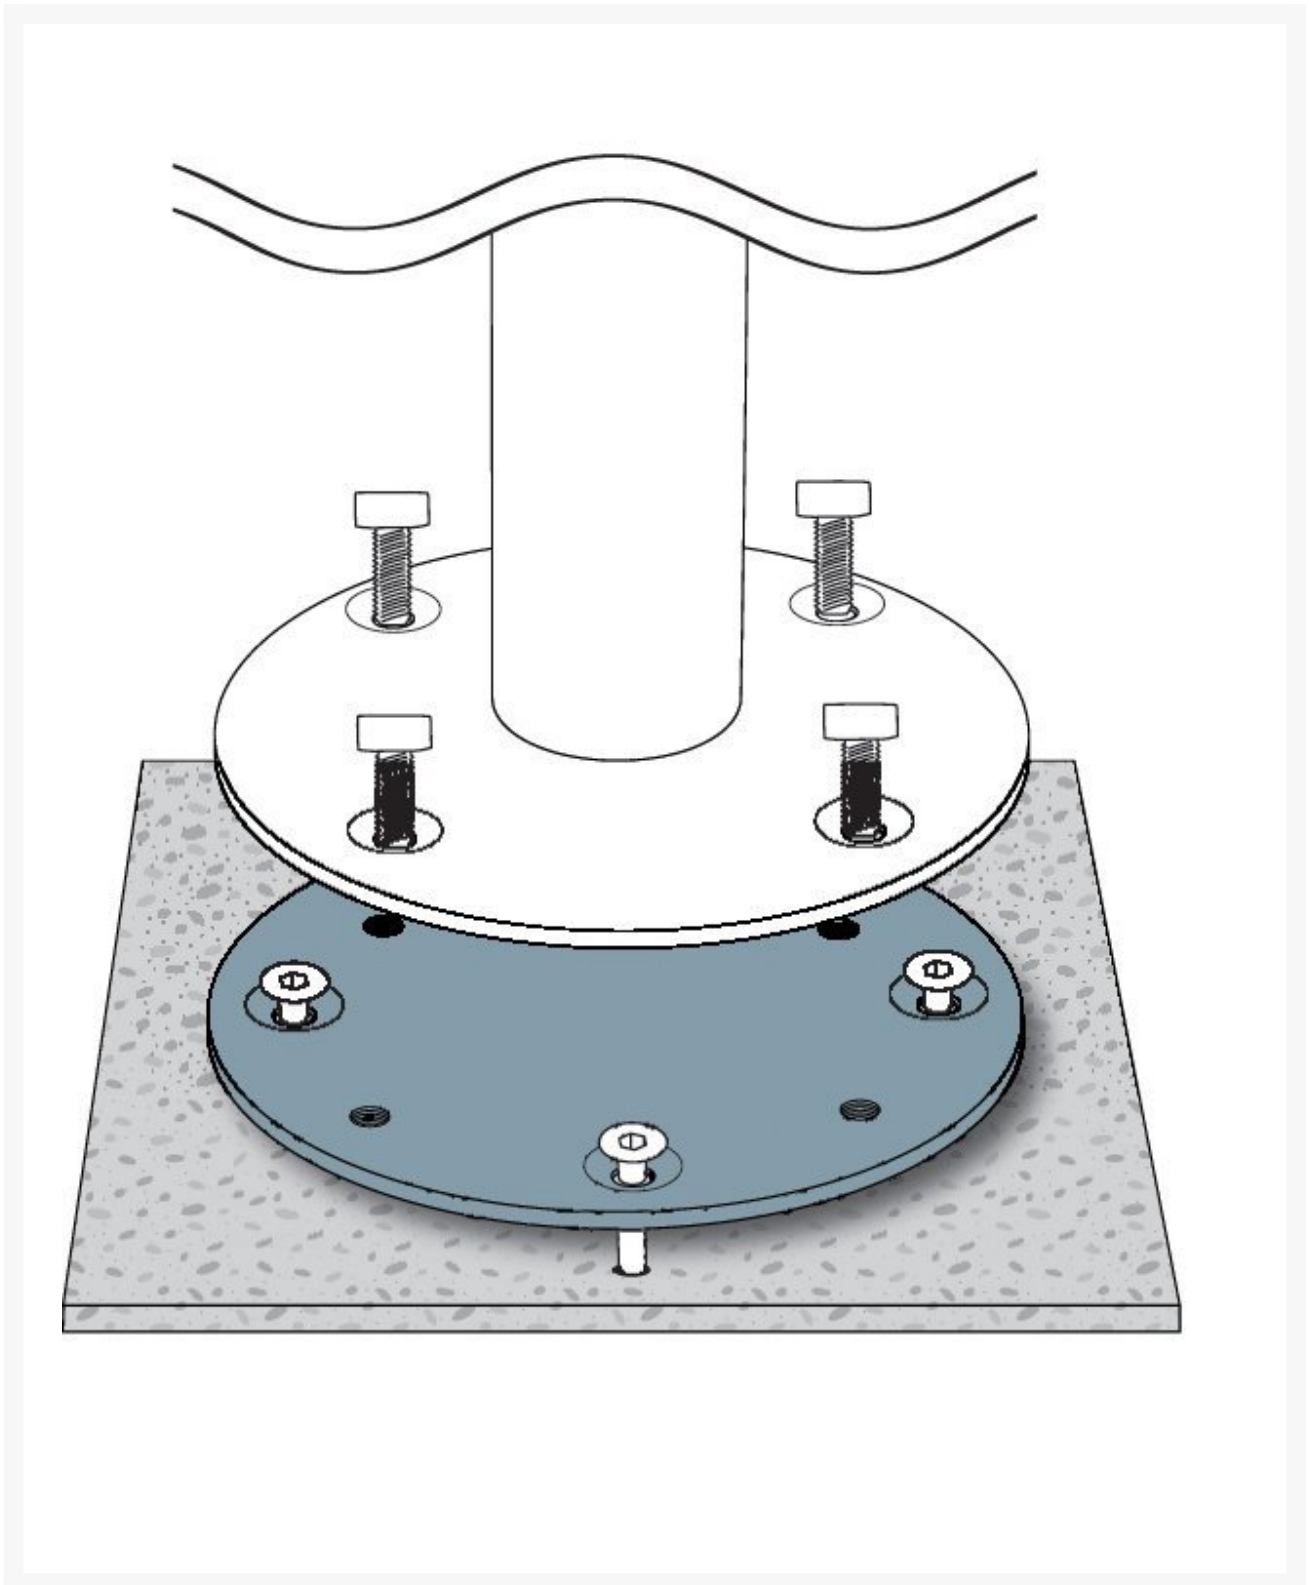

Jardinico MKC501 Concrete Mount Kit

JRD-JCB-MKC501

The Jardinico MKC501 Concrete Mount Kit offers a secure and sturdy means to set up your JCP.501 umbrella.

Boasting more than 15 years of experience, the Belgian Jardinico is a well-established value in the outdoor world. The company brings an extensive collection of quality umbrellas both for residential projects as well as the contract market. Modern designs, top quality, maintenance-friendly fabrics and handy opening systems are featured. Made to last for years to come, these innovative umbrellas do not just protect against the sun. They embody beauty and elegance that serves as the finishing touch for any outdoor setting.

Installation Note: Ensure optimal performance and safety with professional installation by a qualified contractor.

- Includes: 1 concrete mount kit (1 adapter plate and expansion bolts)
- Compatible with the JCP.501 umbrella (sold separately)
- Dimensions: 9.84" diameter, 0.63" thickness; 9.84"L x 9.84"W x 0.63"H; 14 lbs