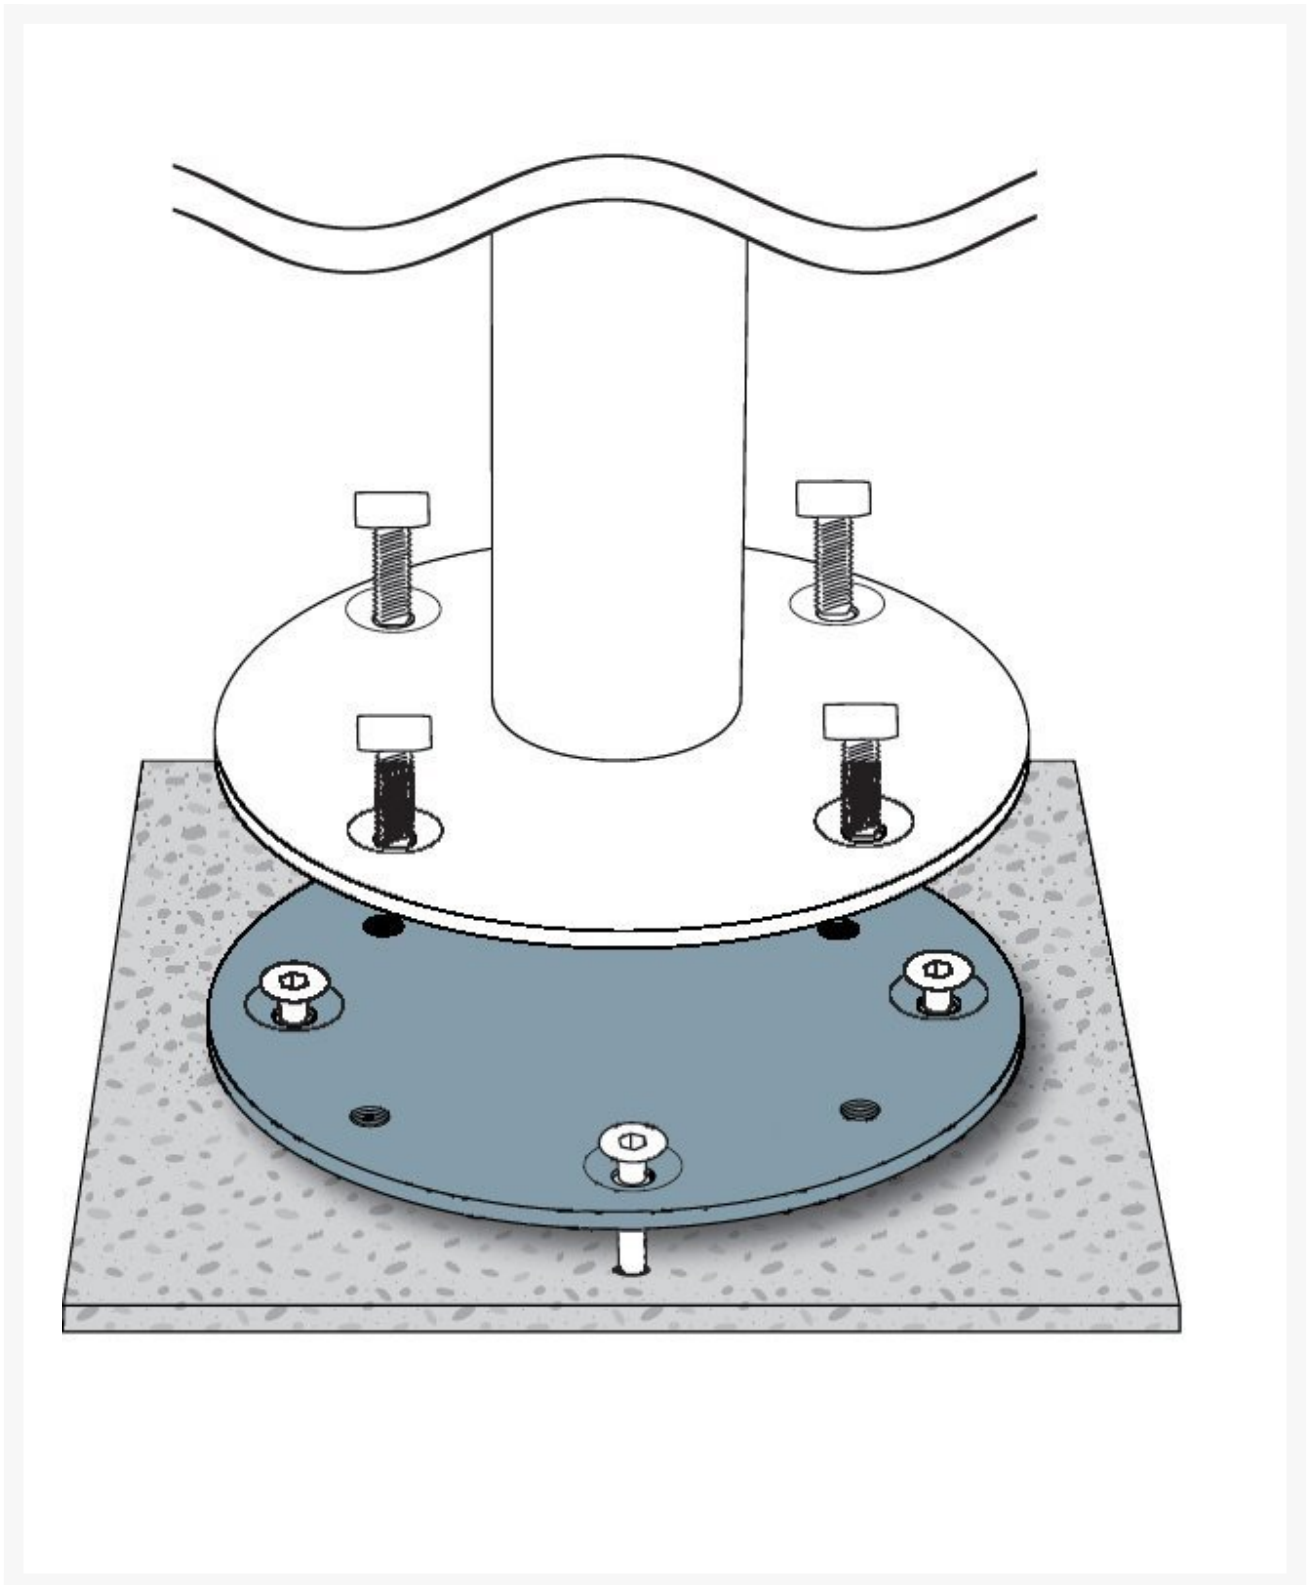

Jardinico MKC25 Concrete Mount Kit

JRD-JCB-MKC25

The Jardinico MKC25 Concrete Mount Kit offers a secure and sturdy means to set up your JCP.401 umbrella.

Boasting more than 15 years of experience, the Belgian Jardinico is a well-established value in the outdoor world. The company brings an extensive collection of quality umbrellas both for residential projects as well as the contract market. Modern designs, top quality, maintenance-friendly fabrics and handy opening systems are featured. Made to last for years to come, these innovative umbrellas do not just protect against the sun. They embody beauty and elegance that serves as the finishing touch for any outdoor setting.

Installation Note: Ensure optimal performance and safety with professional installation by a qualified contractor.

- Includes: 1 concrete mount kit (1 adapter plate and expansion bolts)
- Compatible with the JCP.401 umbrella (sold separately)
- Dimensions: 9.84" diameter, 0.63" thickness; 9.84"L x 9.84"W x 0.63'H; 10 lbs