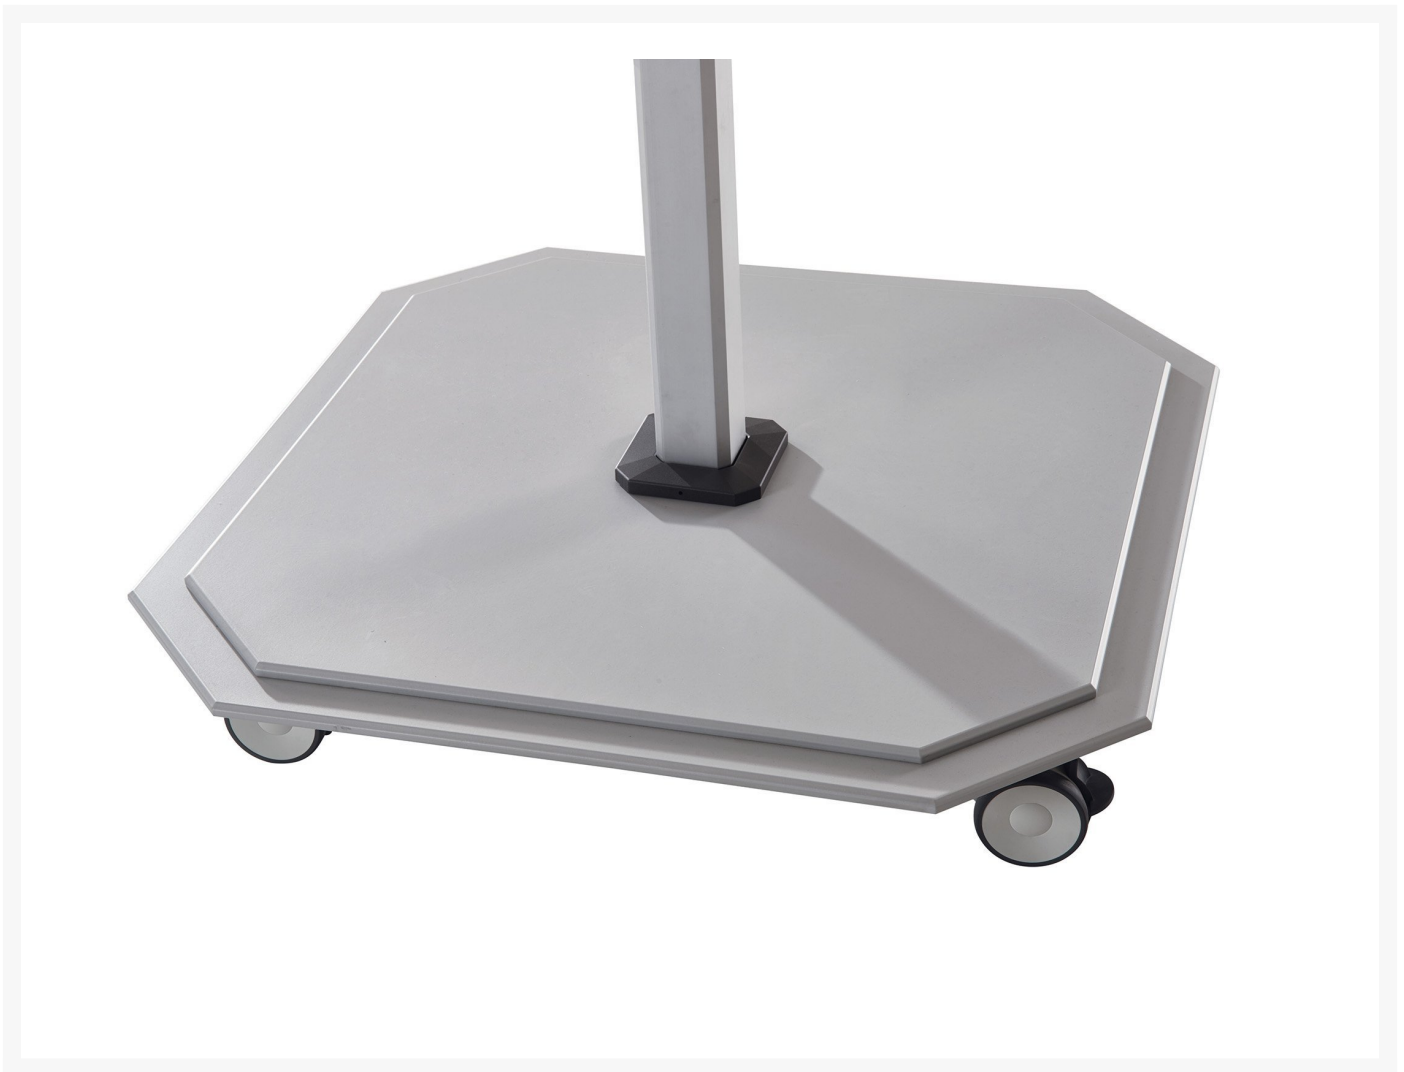

Jardinico JCB301 365 lb Freestanding Umbrella Base

JRD-JCB301

This Jardinico 365 lb Freestanding Umbrella Base is a sturdy and weather-resistant solution for your shading needs.

Boasting more than 15 years of experience, the Belgian Jardinico is a well-established value in the outdoor world. The company brings an extensive collection of quality umbrellas both for residential projects as well as the contract market. Modern designs, top quality, maintenance-friendly fabrics and handy opening systems are featured. Made to last for years to come, these innovative umbrellas do not just protect against the sun. They embody beauty and elegance that serves as the finishing touch for any outdoor setting.

Base Note: Due to this revolutionary hexagonal post designed to keep Jardinico umbrellas secure in high

wind, this unique sturdy base will only fit Jardinico umbrellas. It will not fit a typical round umbrella pole.

- Includes: 1 umbrella base
- Compatible with JCP201 and JCP301; Frame and canopy (sold separately)
- Revolutionary hexagonal post designed to support the umbrella in high wind
- Powder Coated aluminum
- Hot Galvanized Steel Base
- Locking Wheels
- Available in three colors; Base finish matches frame finish except for TK (Alu Teak) which uses the CC (Charcoal) finish
- Dimensions: 39.37"L x 39.37"W x 6.29"H; 365 lbs