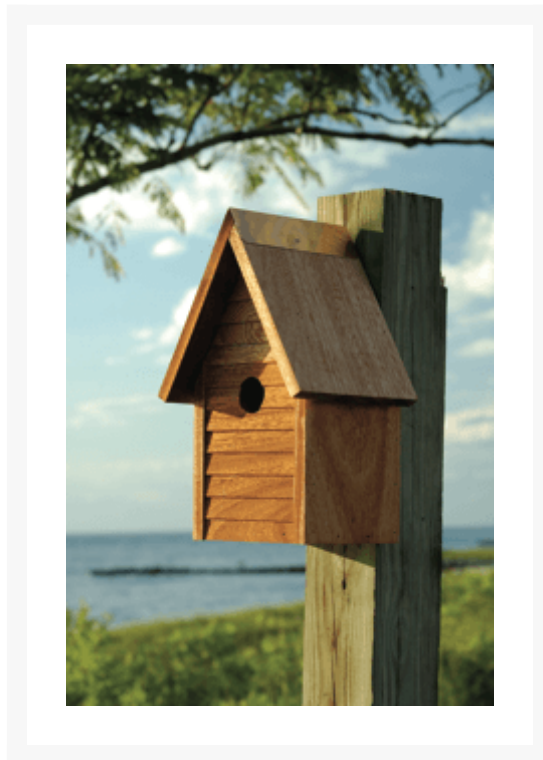

Heartwood Starter Home Birdhouse - Mahogany

HTW-108F

Heartwood's entry level, solid mahogany birdhouse is quite a way to take up housekeeping for the birds. 100% solid mahogany with copper trim and cleanout door. Metal back hook for hanging and proper ventilation and floor drainage. The lap siding gives the 'Starter Home' terrific curb appeal. Hand oiled ready to hang and enjoy. 1 1/4" hole for chickadees, nuthatch, swallow and wren. Sure to last for years.

- Solid Mahogany
- Copper trim and cleanout door
- Metal back hook for hanging
- Proper ventilation and floor drainage
- Handcrafted in the USA
- 12 x 6 x 7 in