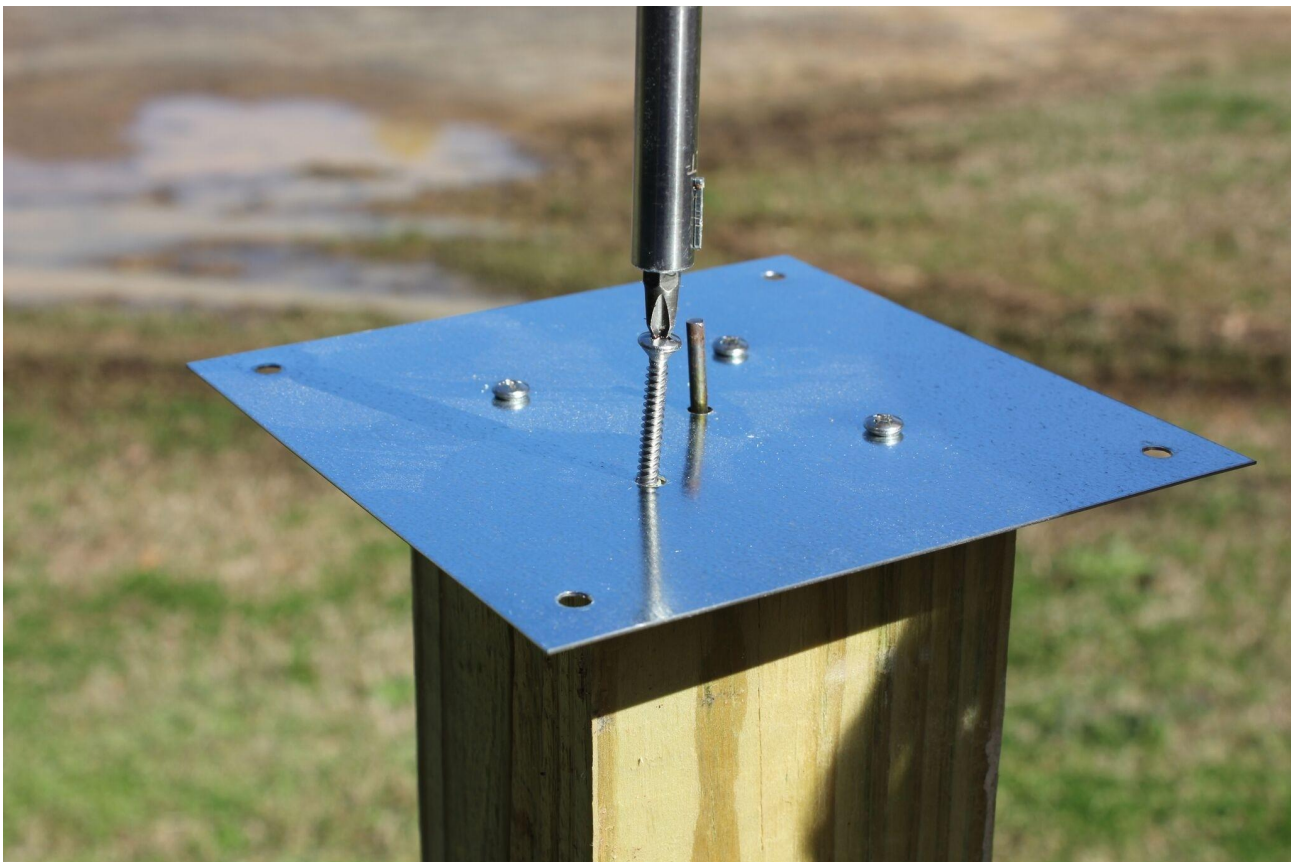

Heartwood Metal Mounting Plate 6" x 6"

HTW-186A

Metal mounting plate makes mounting bird houses to posts quick and easy. 6" x 6" Metal mounting plate for your large birdhouses. Screws included.

- Metal
- Mounting plate
- Makes mounting quick & easy
- Handcrafted in the USA
- 6" x 6"