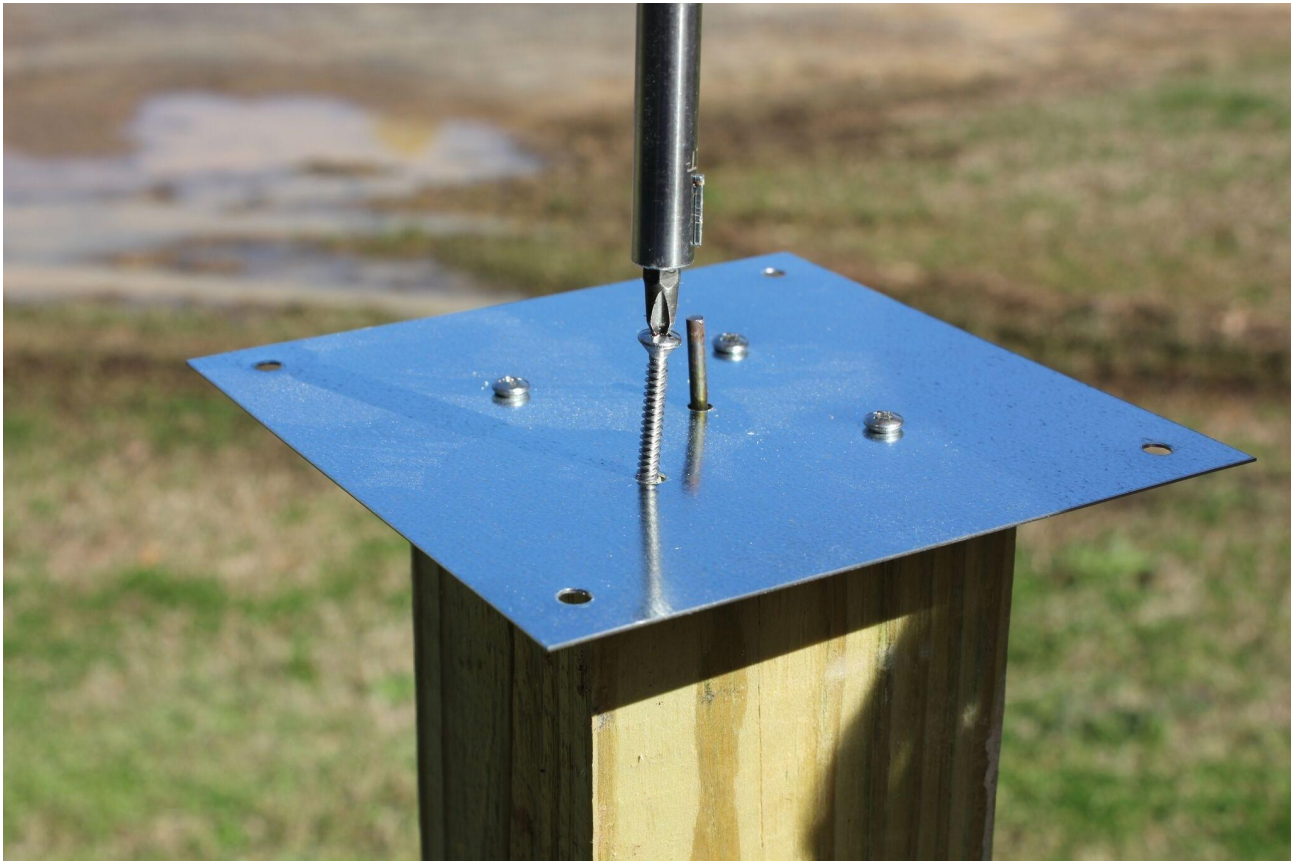

Heartwood Metal Mounting Plate 5" x 5"

HTW-185A

Metal mounting plate makes mounting bird houses to posts quick and easy. 5" x 5" Metal mounting plate for your large birdhouses. Screws included.

- Metal
- Screws included
- For easy mounting
- Handcrafted in the USA
- 5 x 5 x 0.1 in