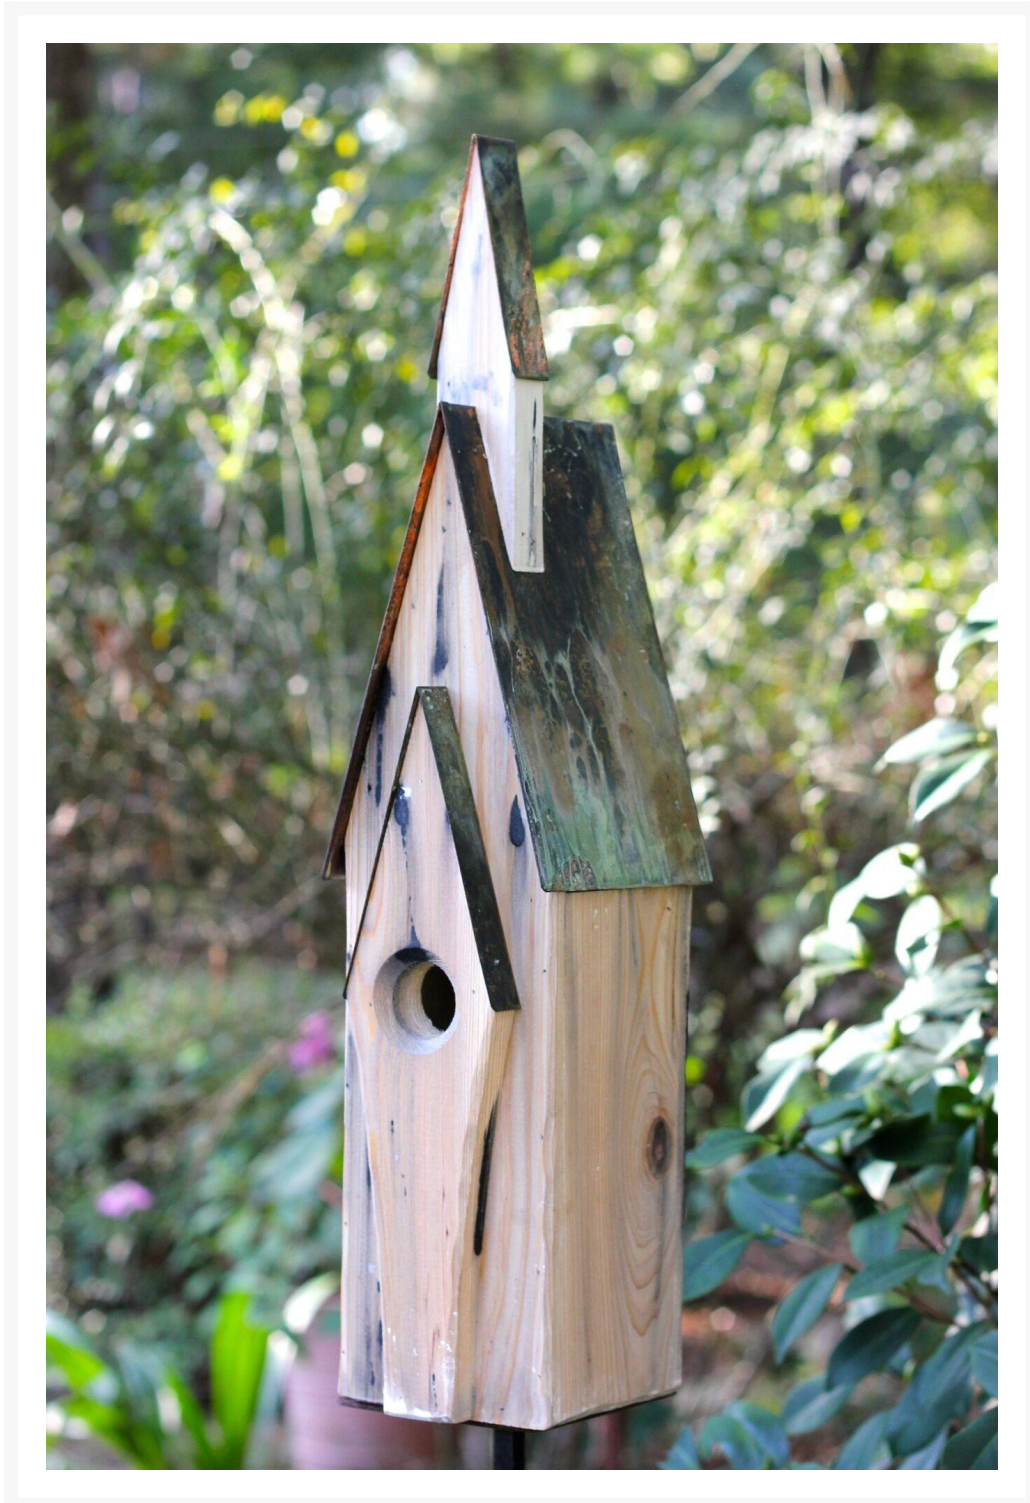

Heartwood Graceland - Weathered White Birdhouse

HTW-228A

One of the world's most famous human songbirds loved and sang gospel all his life. And just as the "King of Rock and Roll" gravitated to gospel's soaring melodies and deep serenity, your birds will flock to the serene and comforting sanctuary of Graceland. Graceful in every sense, this chapel will be cherished by your birds practically until kingdom come, thanks to superb cypress construction featuring copper verdigris roof. Bless your birds with beauty and comfort.

- King of Rock & Roll chapel
- Cypress construction
- Copper roof
- Weathered White
- Handcrafted in the USA
- 24 x 6 x 6 in