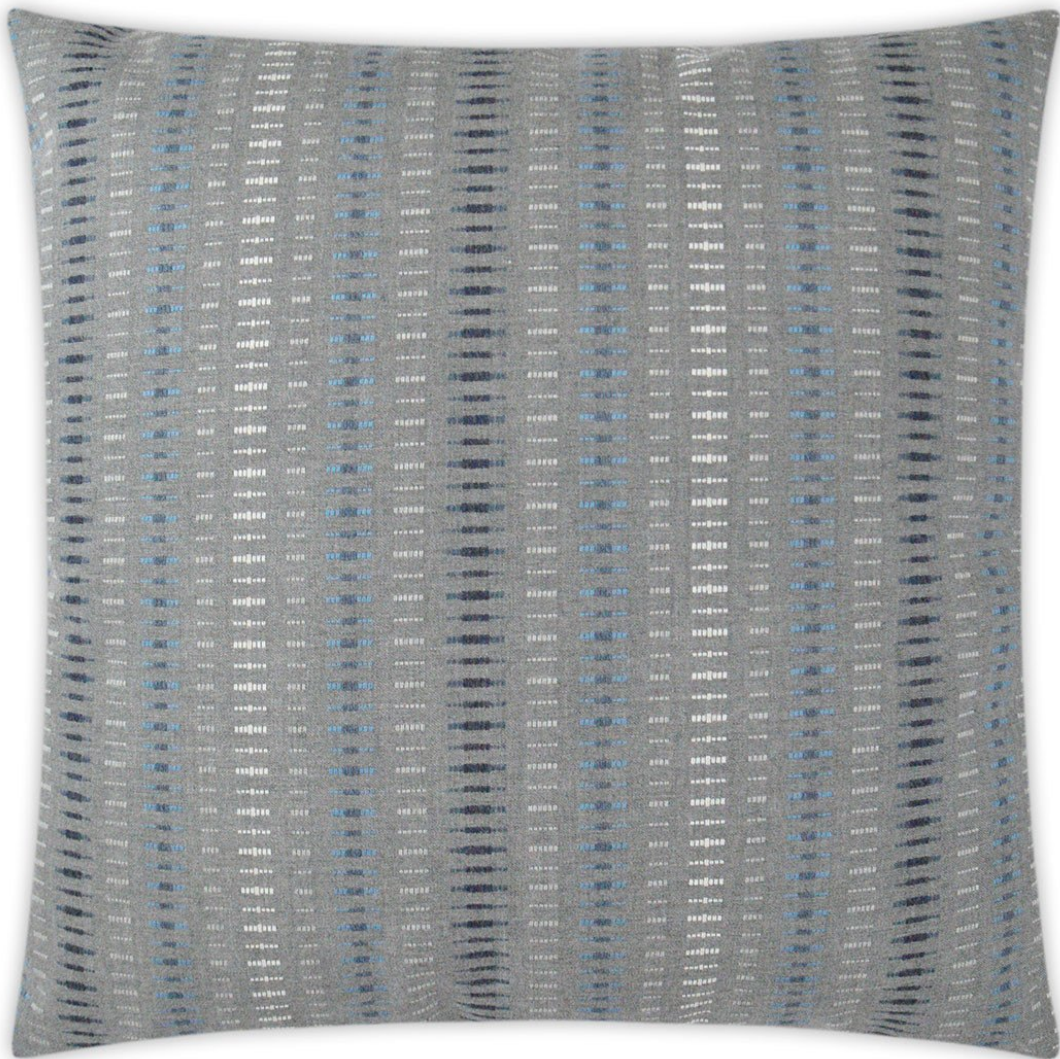

Esti Bluestone Outdoor Pillow 22x22

DVK-OD-265-B

This Esti Pillow features a subtle and simple dashed pattern. This pillow has the same fabric on front and back. It may also be available as a lumbar pillow and come in these colorways: Bluestone, Citronelle, and Sand.

- These fashionable outdoor accent pillows are the perfect way to update the look of your patio furniture
- Polyester Angel Hair Down Alternative insert
- Only the highest quality materials for durability, longevity, and comfort
- High abrasion and pill-resistant
- Quick Dry
- Stain and liquid resistant
- Ultraviolet & fade resistant
- Mildew, mold & rot resistant
- Resists Dry & Wet Crocking
- Made in the USA
- Note: These pillows are made to order and cannot be cancelled, refunded, or returned