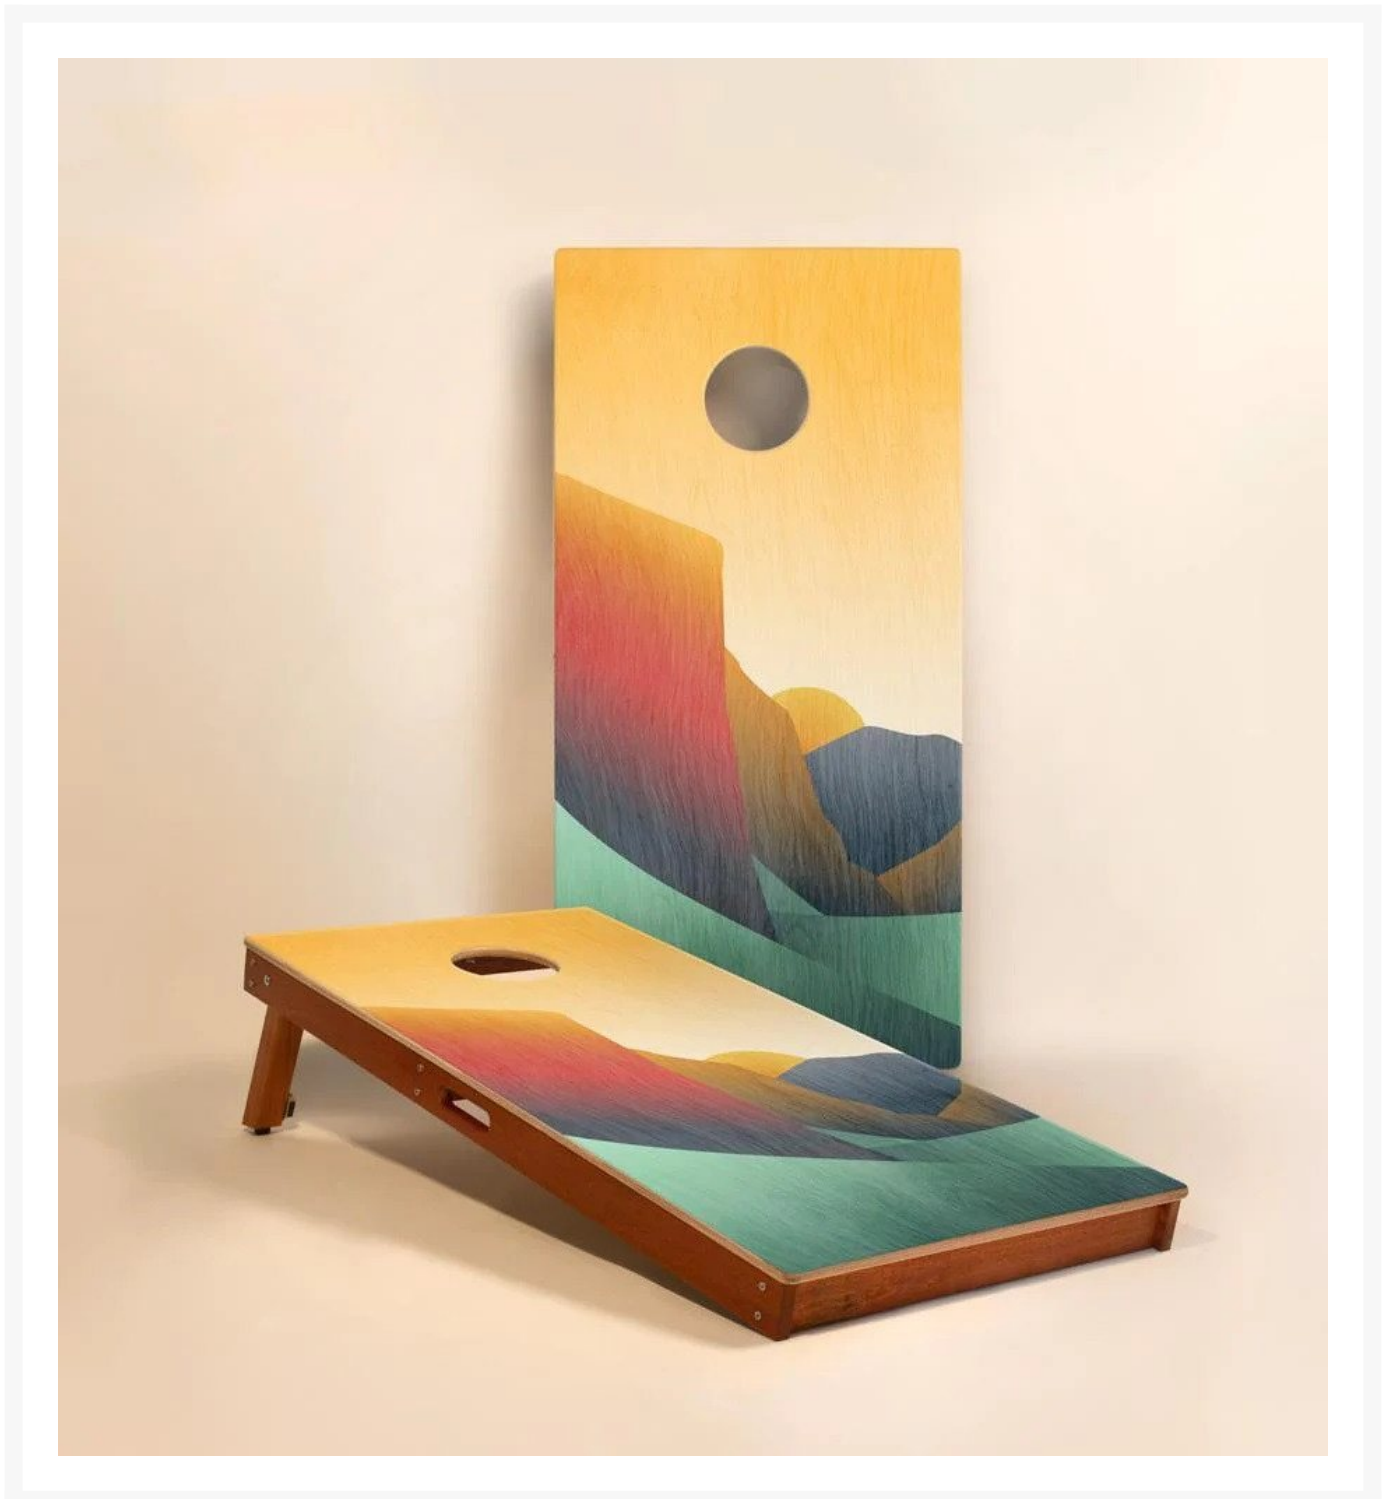

Elakai Yosemite 2'x4' Cornhole Boards - Set of 2

ELK-EGCH24P-06

Carefully crafted from the finest materials, this two-by-four-foot regulation cornhole board set features a premium grade plywood deck with a beautiful mahogany frame. Outdoor-inspired graphics are printed directly to the wood surface.

Note: When not in use, this product needs to be stored indoors.

- Includes: 2 Cornhole boards; cornhole bags sold separately
- Materials: Solid mahogany frame and premium grade plywood playing surface
- Lightweight and portable with built-in carry handles
- Withstands 500+ pounds of load-bearing weight
- Sturdy mahogany legs level out the target on uneven ground
- Frame assembled with stainless steel hardware for corrosion resistance
- Magnetic fasteners hold legs when stored
- Dimensions: 48"(4ft) L x 24"(2ft)W x 4.5"H; 30 lbs