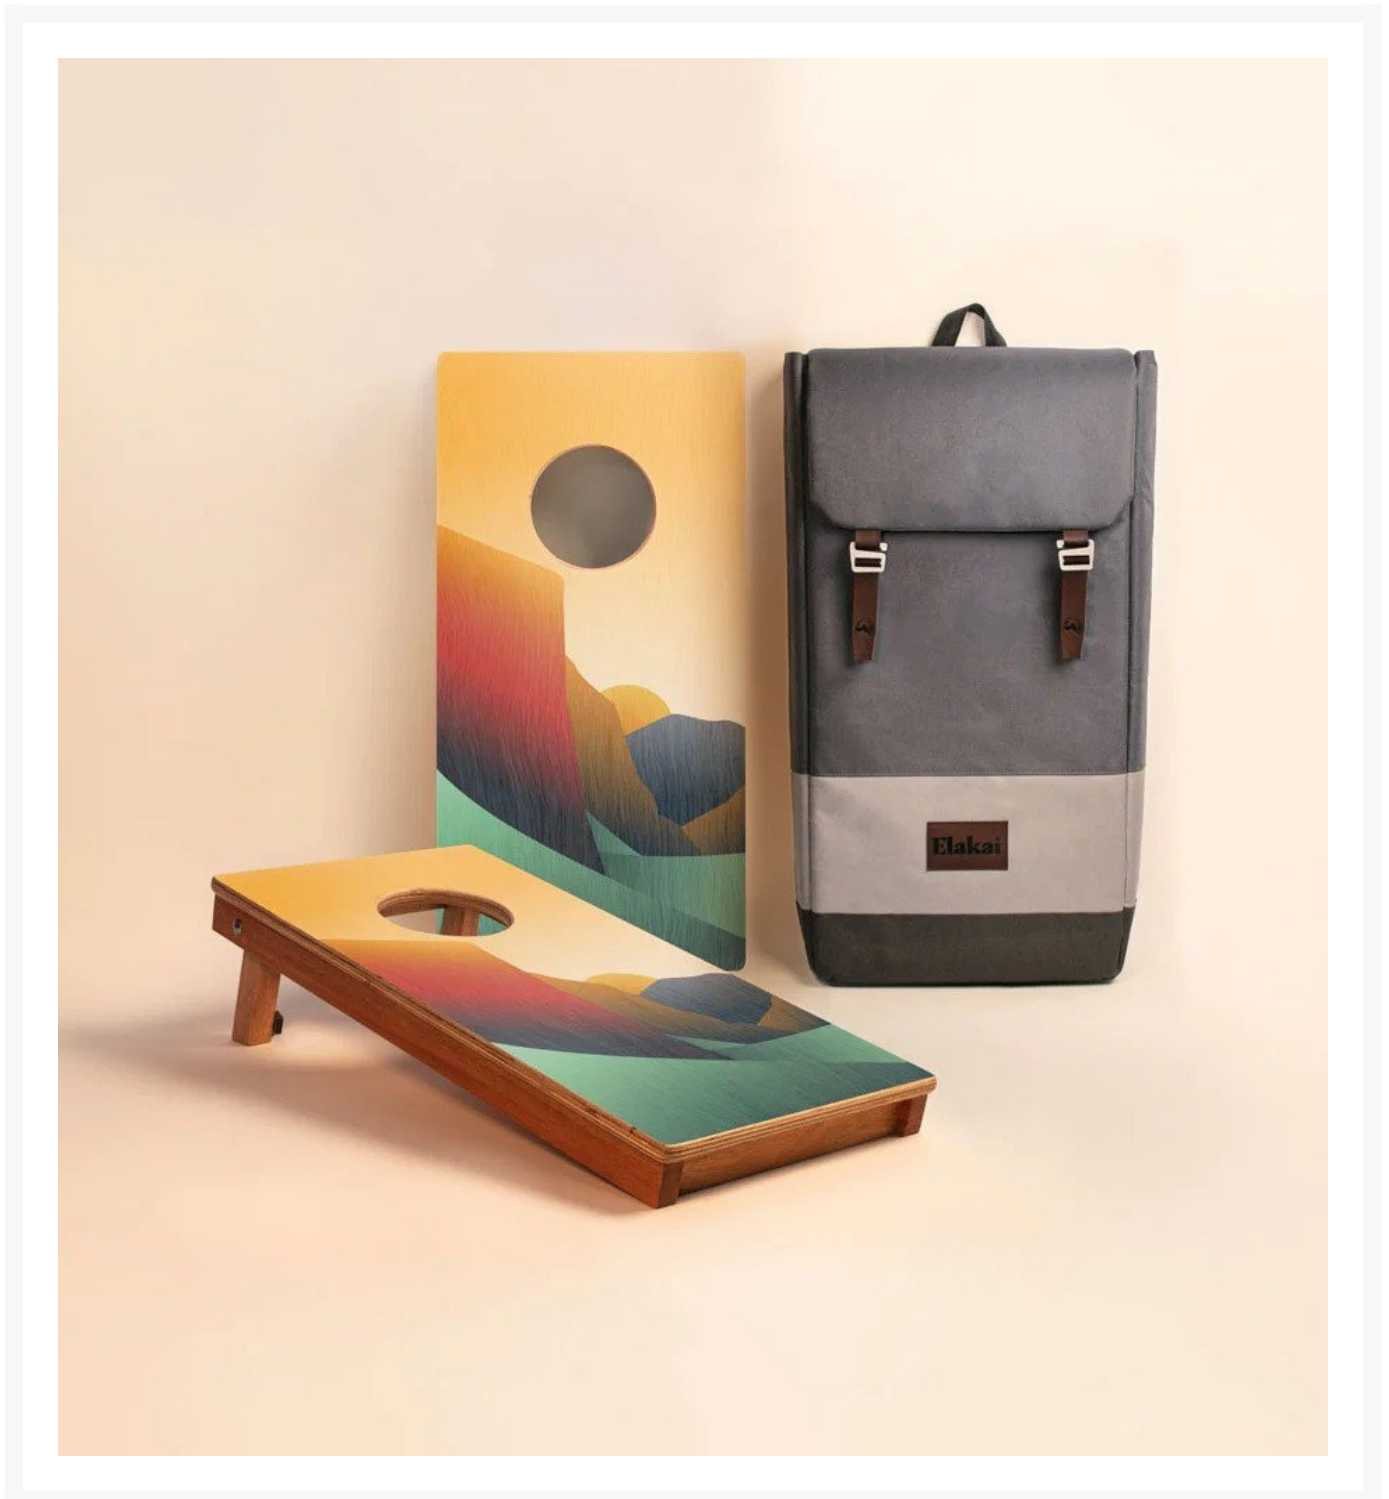

# Elakai Yosemite 1'x2' Compact Travel Cornhole Boards - Set of 2

ELK-EGCH12P-06

Carefully crafted from the finest materials, this one-by-two-foot regulation cornhole board set features a premium grade plywood deck with a beautiful mahogany frame. Outdoor-inspired graphics are printed directly to the wood surface.

Note: When not in use, this product needs to be stored indoors.

- Includes: 2 Cornhole boards; padded outdoor backpack
- Materials: Solid mahogany frames and premium grade plywood playing surface
- Lightweight, compact, and sturdy design for fun on the go
- Sturdy mahogany legs level out the target on uneven ground
- Frame assembled with stainless steel hardware for corrosion resistance
- Dimensions: 24"(2ft) L x 12"(1ft)W x 4.5"H; 6.87 lbs