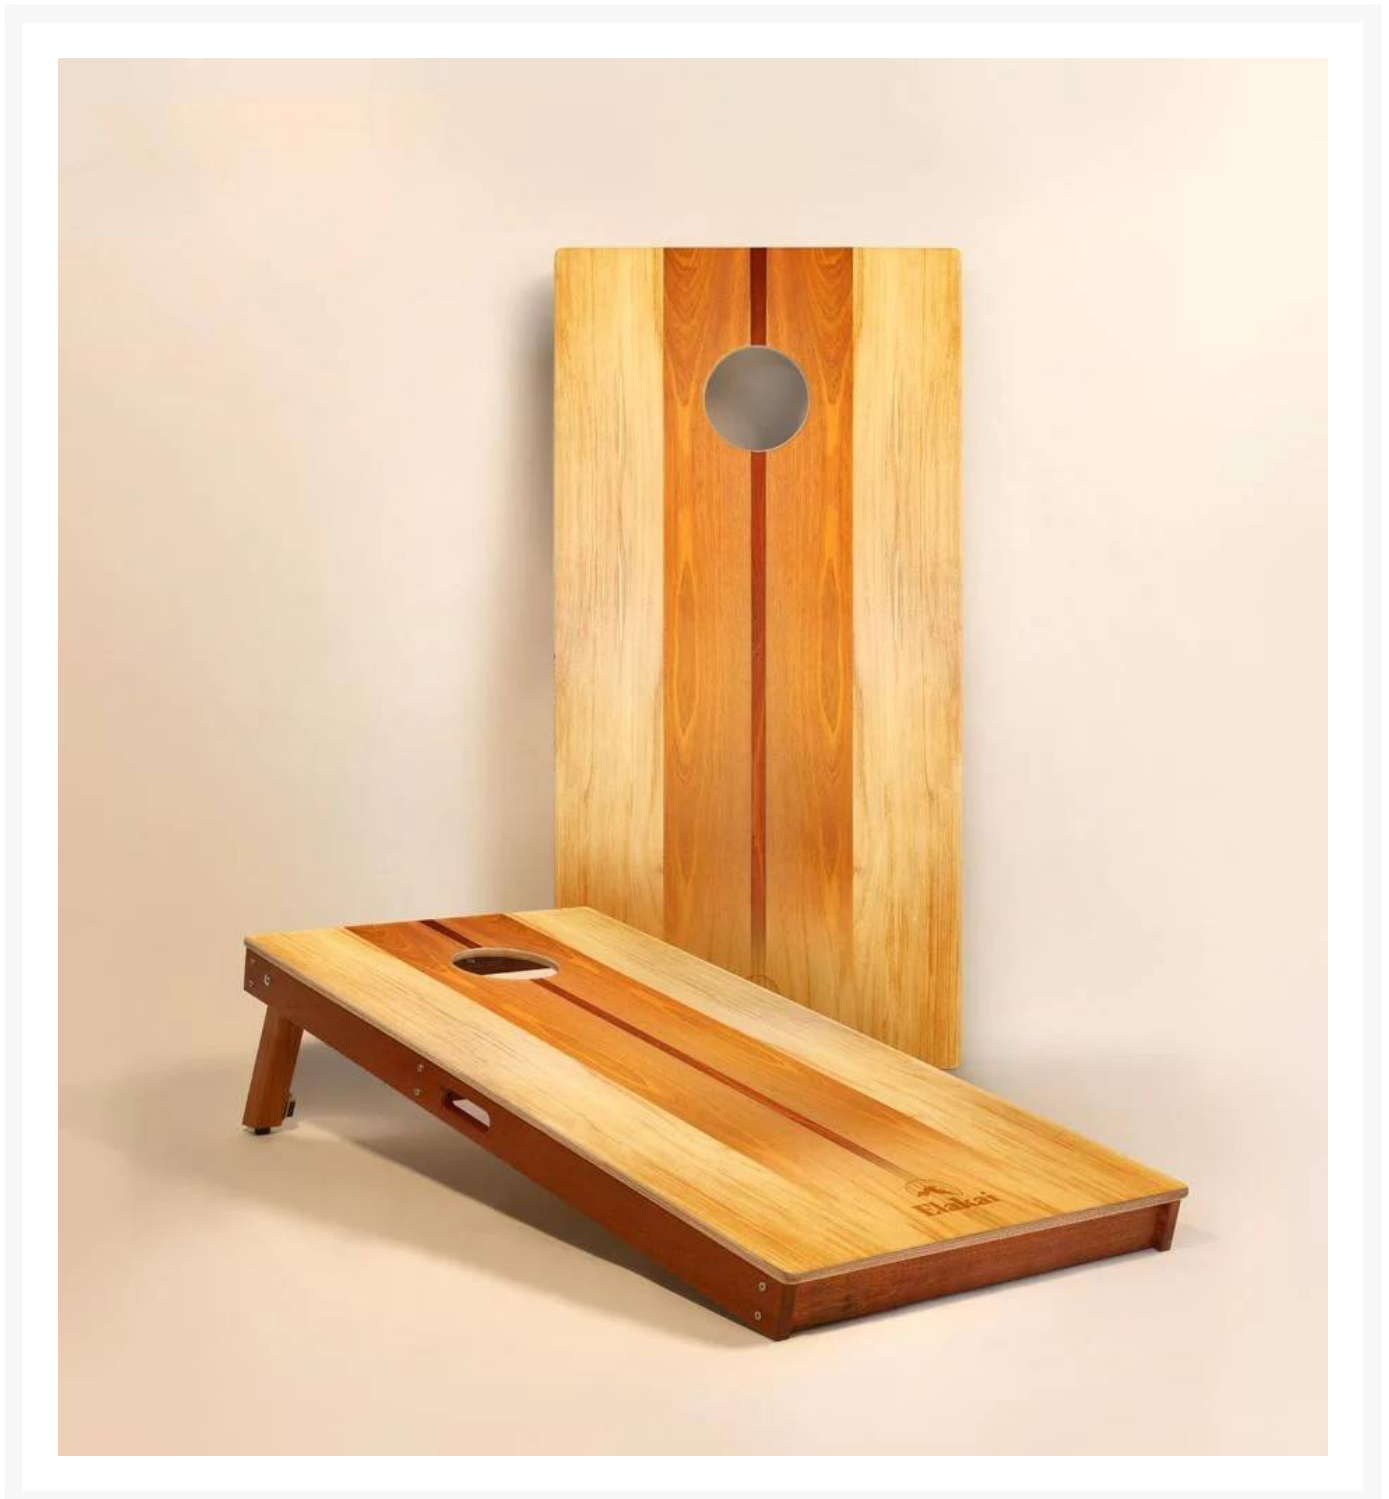

# Elakai Woody 2'x4' Cornhole Boards - Set of 2

ELK- EGCH24P-05

Carefully crafted from the finest materials, this two-by-four-foot regulation cornhole board set features a premium grade plywood deck with a beautiful mahogany frame. Outdoor-inspired graphics are printed directly to the wood surface.

Note: When not in use, this product needs to be stored indoors.

- Includes: 2 Cornhole boards; cornhole bags sold separately
- Materials: Solid mahogany frame and premium grade plywood playing surface
- Lightweight and portable with built-in carry handles
- Withstands 500+ pounds of load-bearing weight
- Sturdy mahogany legs level out the target on uneven ground
- Frame assembled with stainless steel hardware for corrosion resistance
- Magnetic fasteners hold legs when stored
- Dimensions: 48"(4ft) L x 24"(2ft)W x 4.5"H; 62 lbs